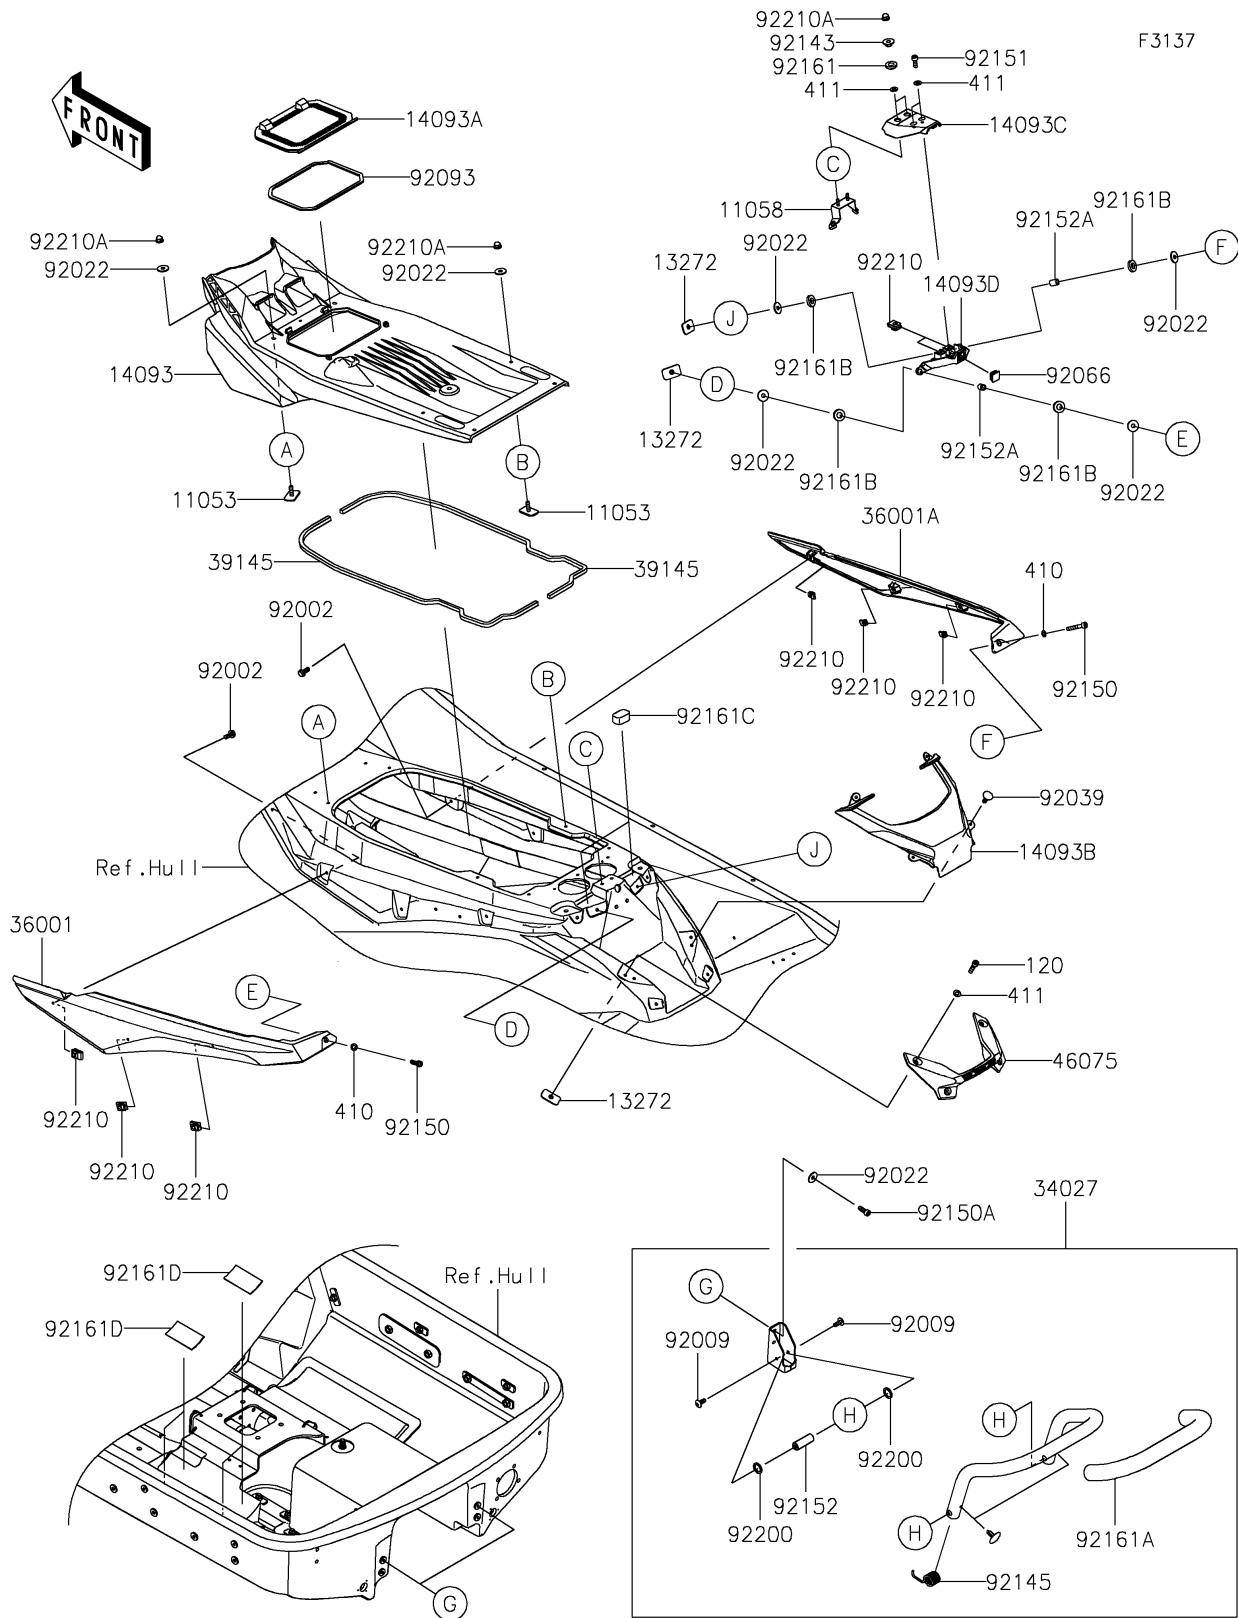

2025 JET SKI® ULTRA® 160LX-S ANGLER

PARTS DIAGRAM Hull Rear Fittings

2025 JET SKI® ULTRA® 160LX-S ANGLER

PARTS LIST

Hull Rear Fittings

ITEM NAME	PART NUMBER	QUANTITY
-----------	-------------	----------
