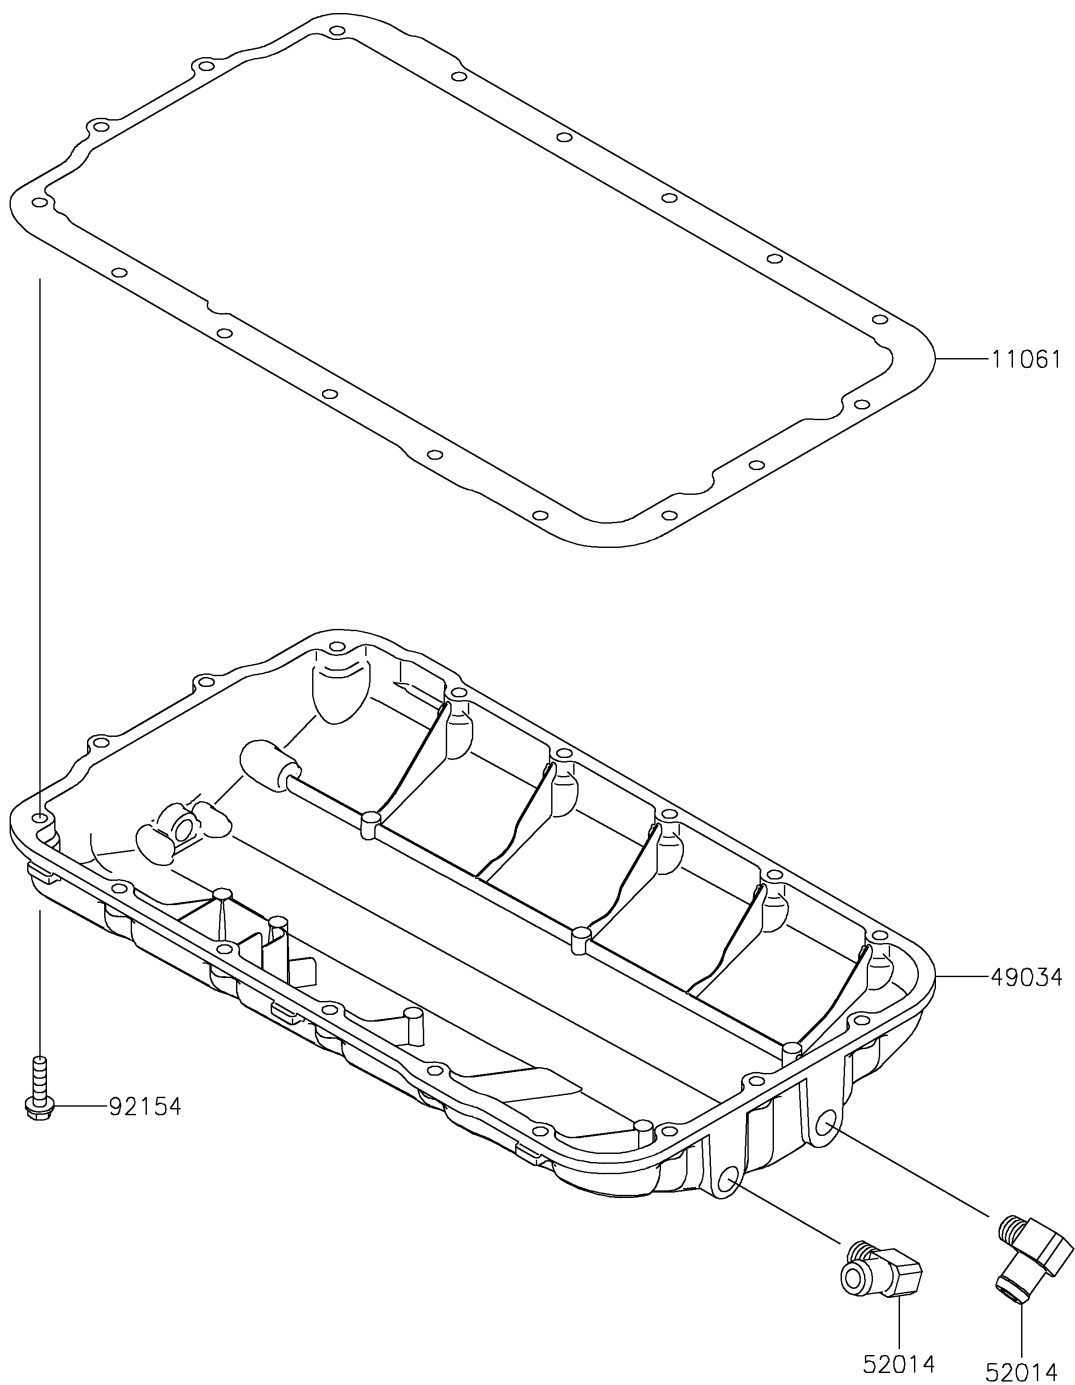

2025 JET SKI® ULTRA® 160LX-S ANGLER

Kawasaki
Let the Good Times Roll®

PARTS DIAGRAM

Oil Pan

E1434

2025 JET SKI® ULTRA® 160LX-S ANGLER

PARTS LIST

Oil Pan

ITEM NAME	PART NUMBER	QUANTITY
-----------	-------------	----------
