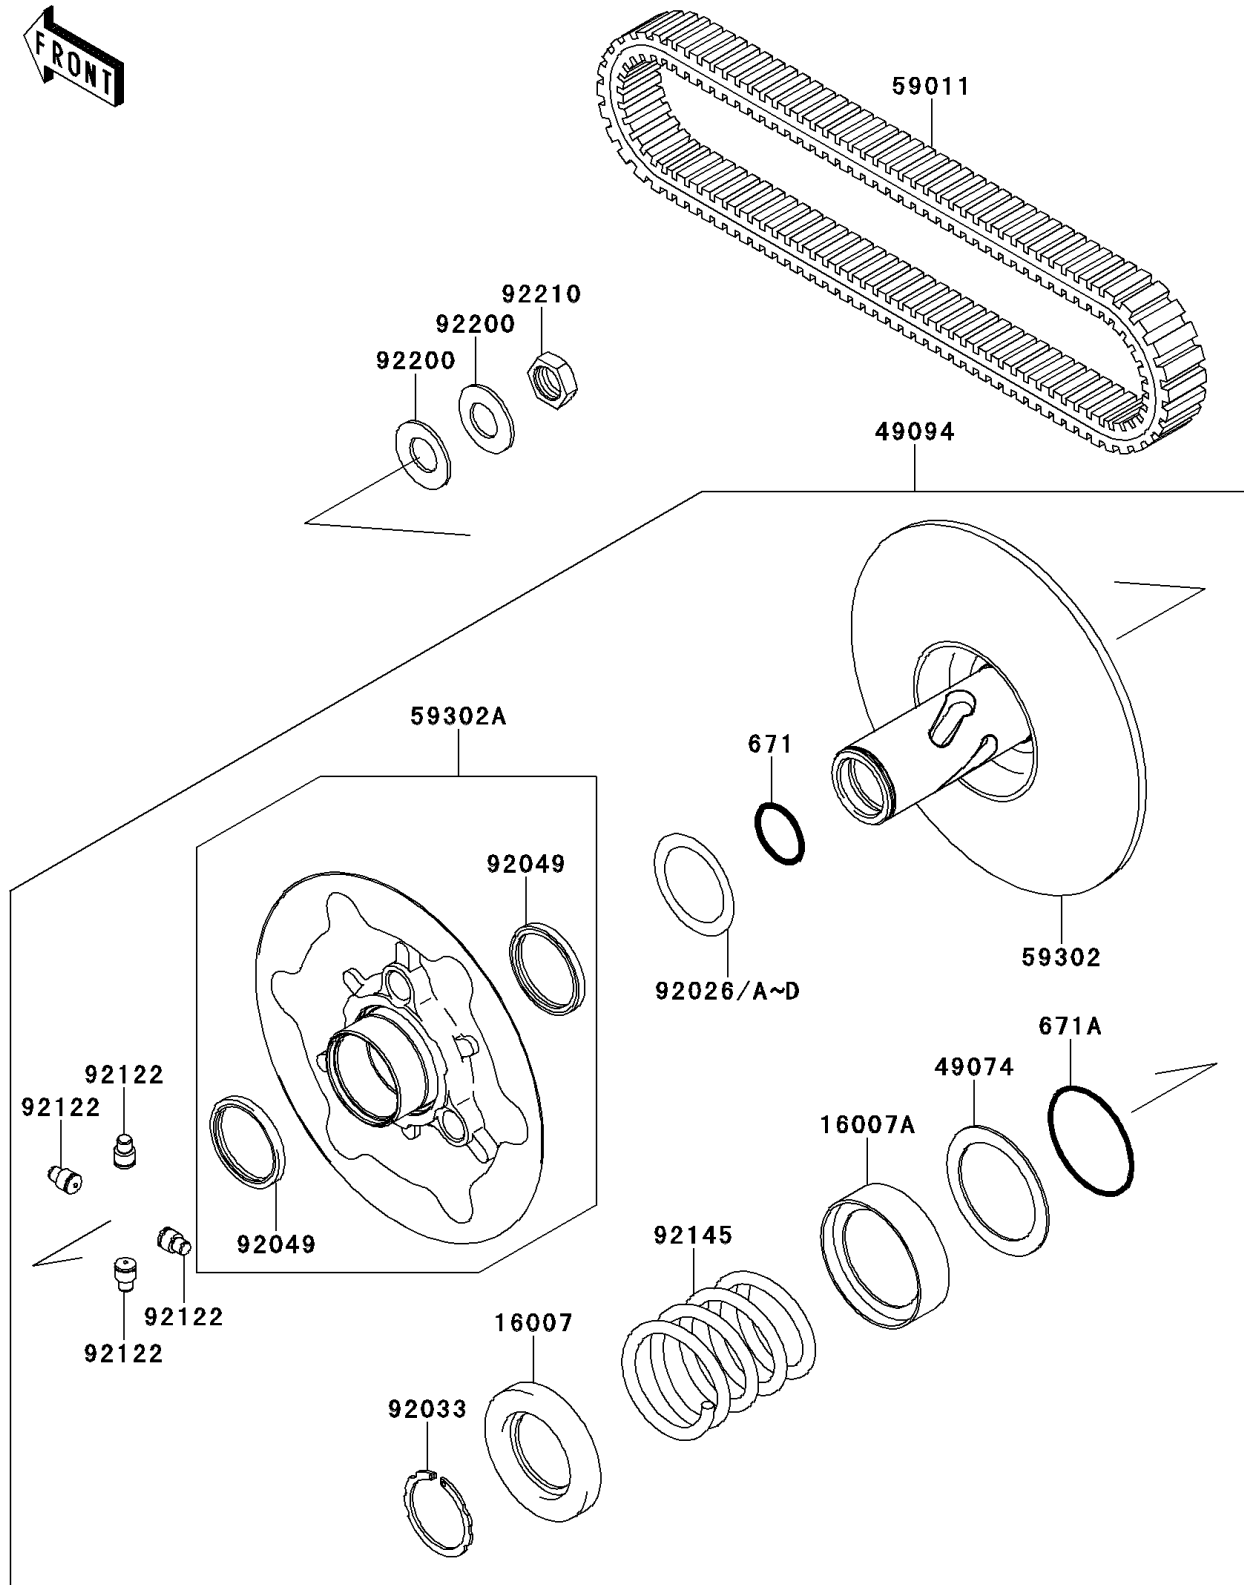

2009 Brute Force® 750 4x4i

PARTS DIAGRAM

Driven Converter/Drive Belt

E1392

2009 Brute Force® 750 4x4i

PARTS LIST

Driven Converter/Drive Belt

ITEM NAME	PART NUMBER	QUANTITY
-----------	-------------	----------
