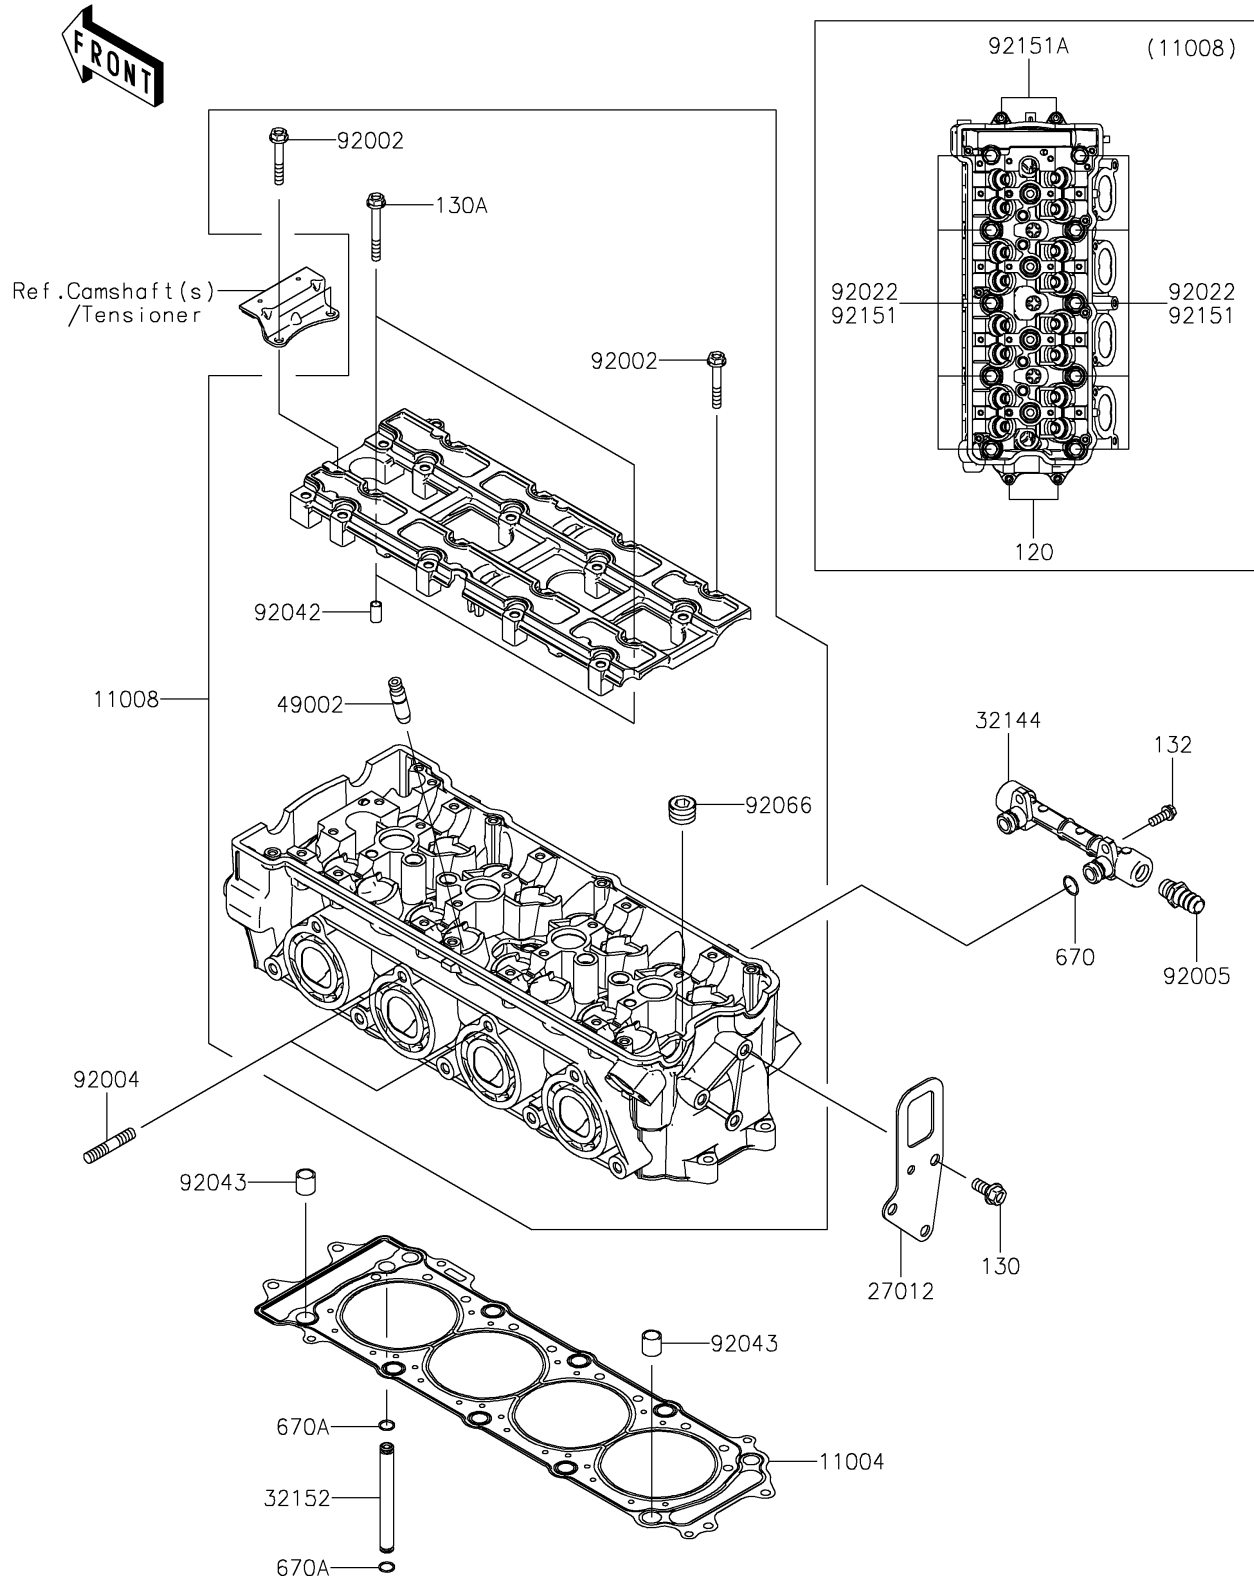

2025 JET SKI® ULTRA® 160LX-S ANGLER

PARTS DIAGRAM

Cylinder Head

E1111

2025 JET SKI® ULTRA® 160LX-S ANGLER

Kawasaki
Let the Good Times Roll®

PARTS LIST

Cylinder Head

ITEM NAME	PART NUMBER	QUANTITY
-----------	-------------	----------
