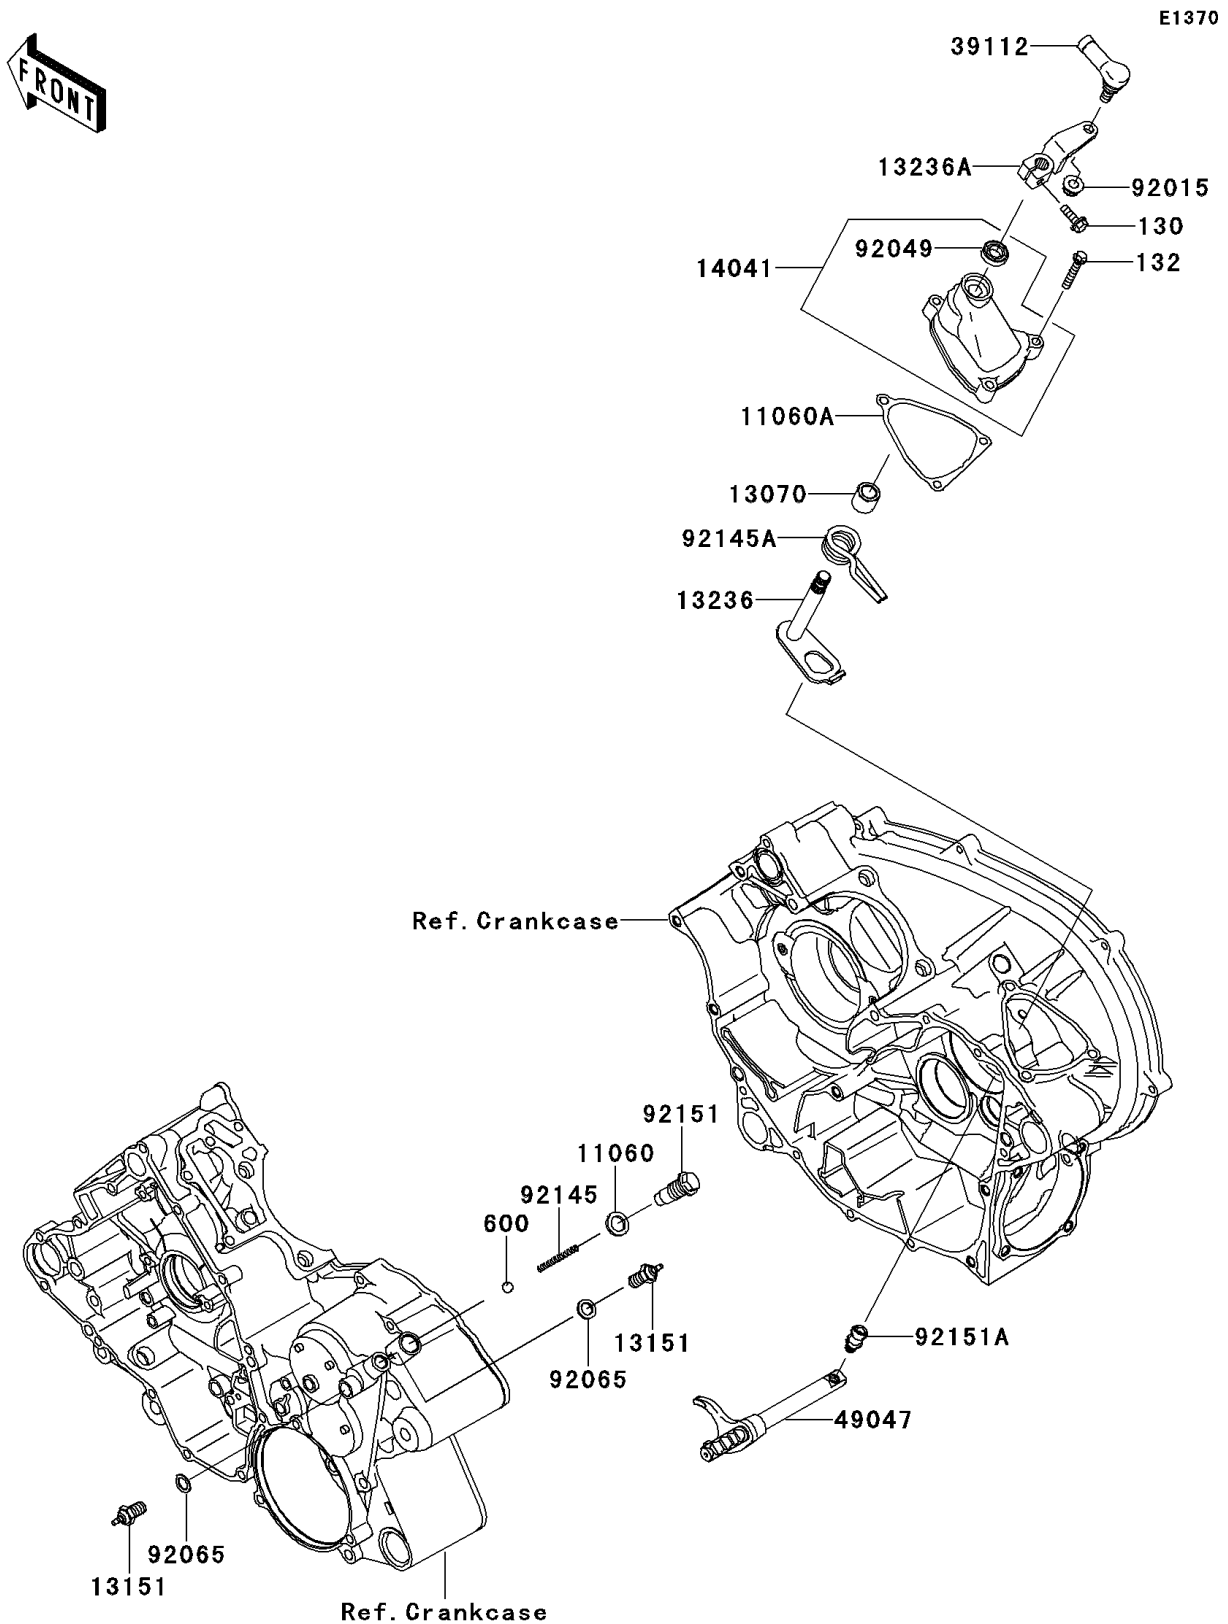

2009 Brute Force® 750 4x4i

PARTS DIAGRAM

Gear Change Mechanism

2009 Brute Force® 750 4x4i

PARTS LIST

Gear Change Mechanism

ITEM NAME	PART NUMBER	QUANTITY
-----------	-------------	----------
