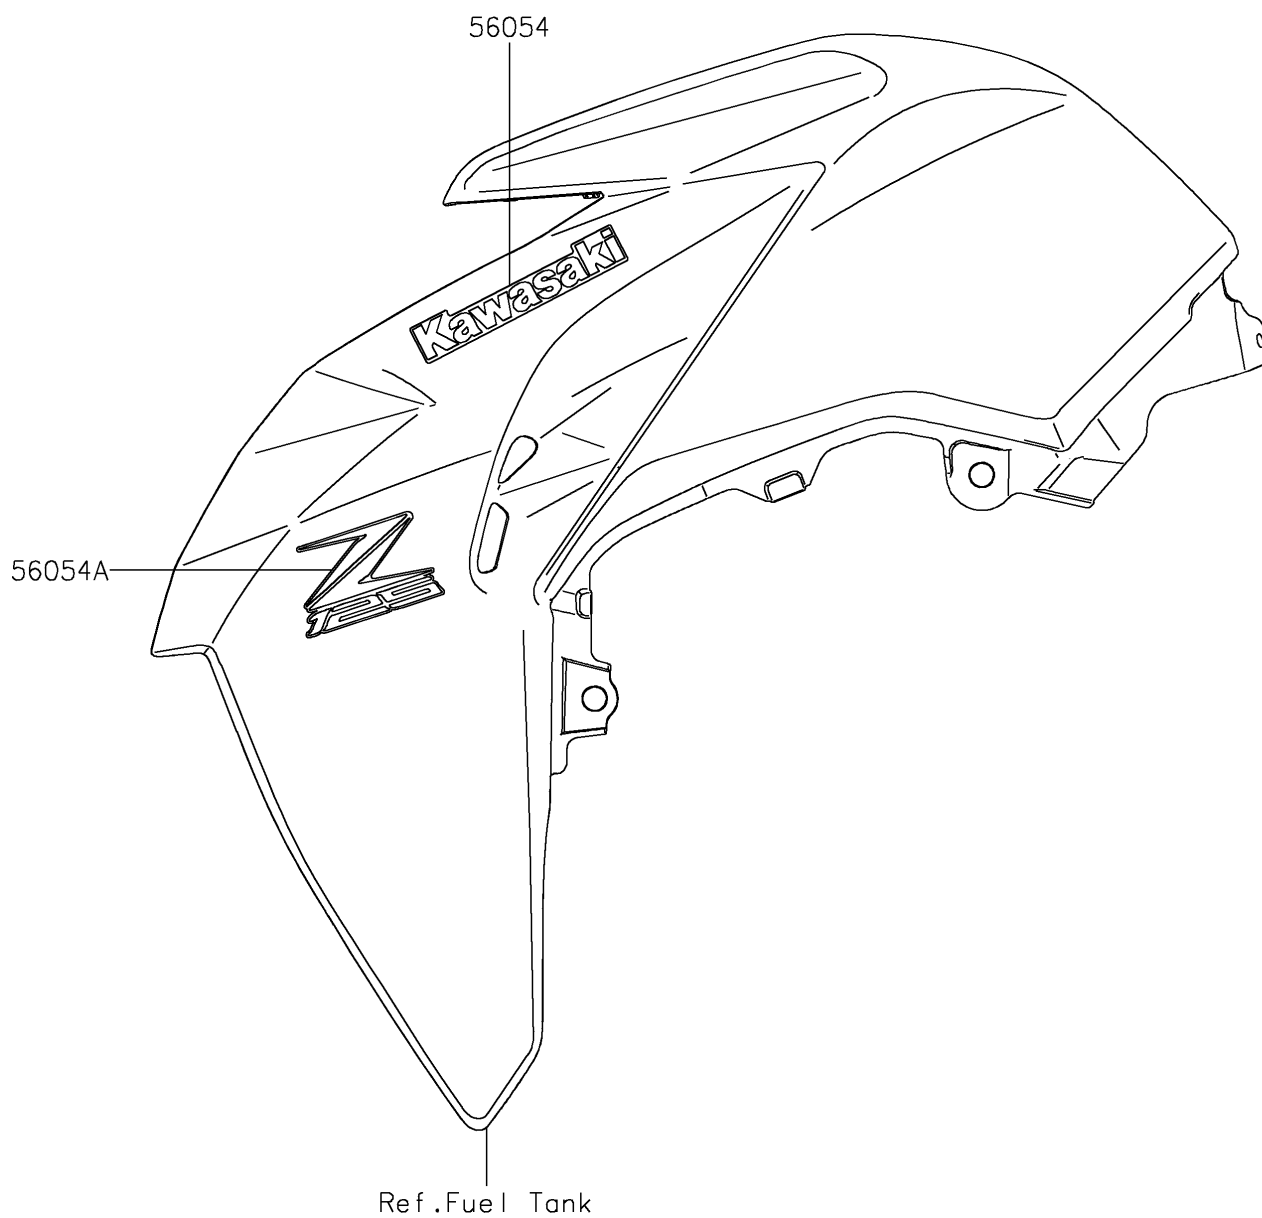

2025 Z125 PRO

PARTS DIAGRAM

Decals(Green)(JSFNN/JSFNL)

F2861

2025 Z125 PRO

PARTS LIST

Decals(Green)(JSFNN/JSFNL)

Kawasaki

Let the Good Times Roll®

ITEM NAME

PART NUMBER

QUANTITY
