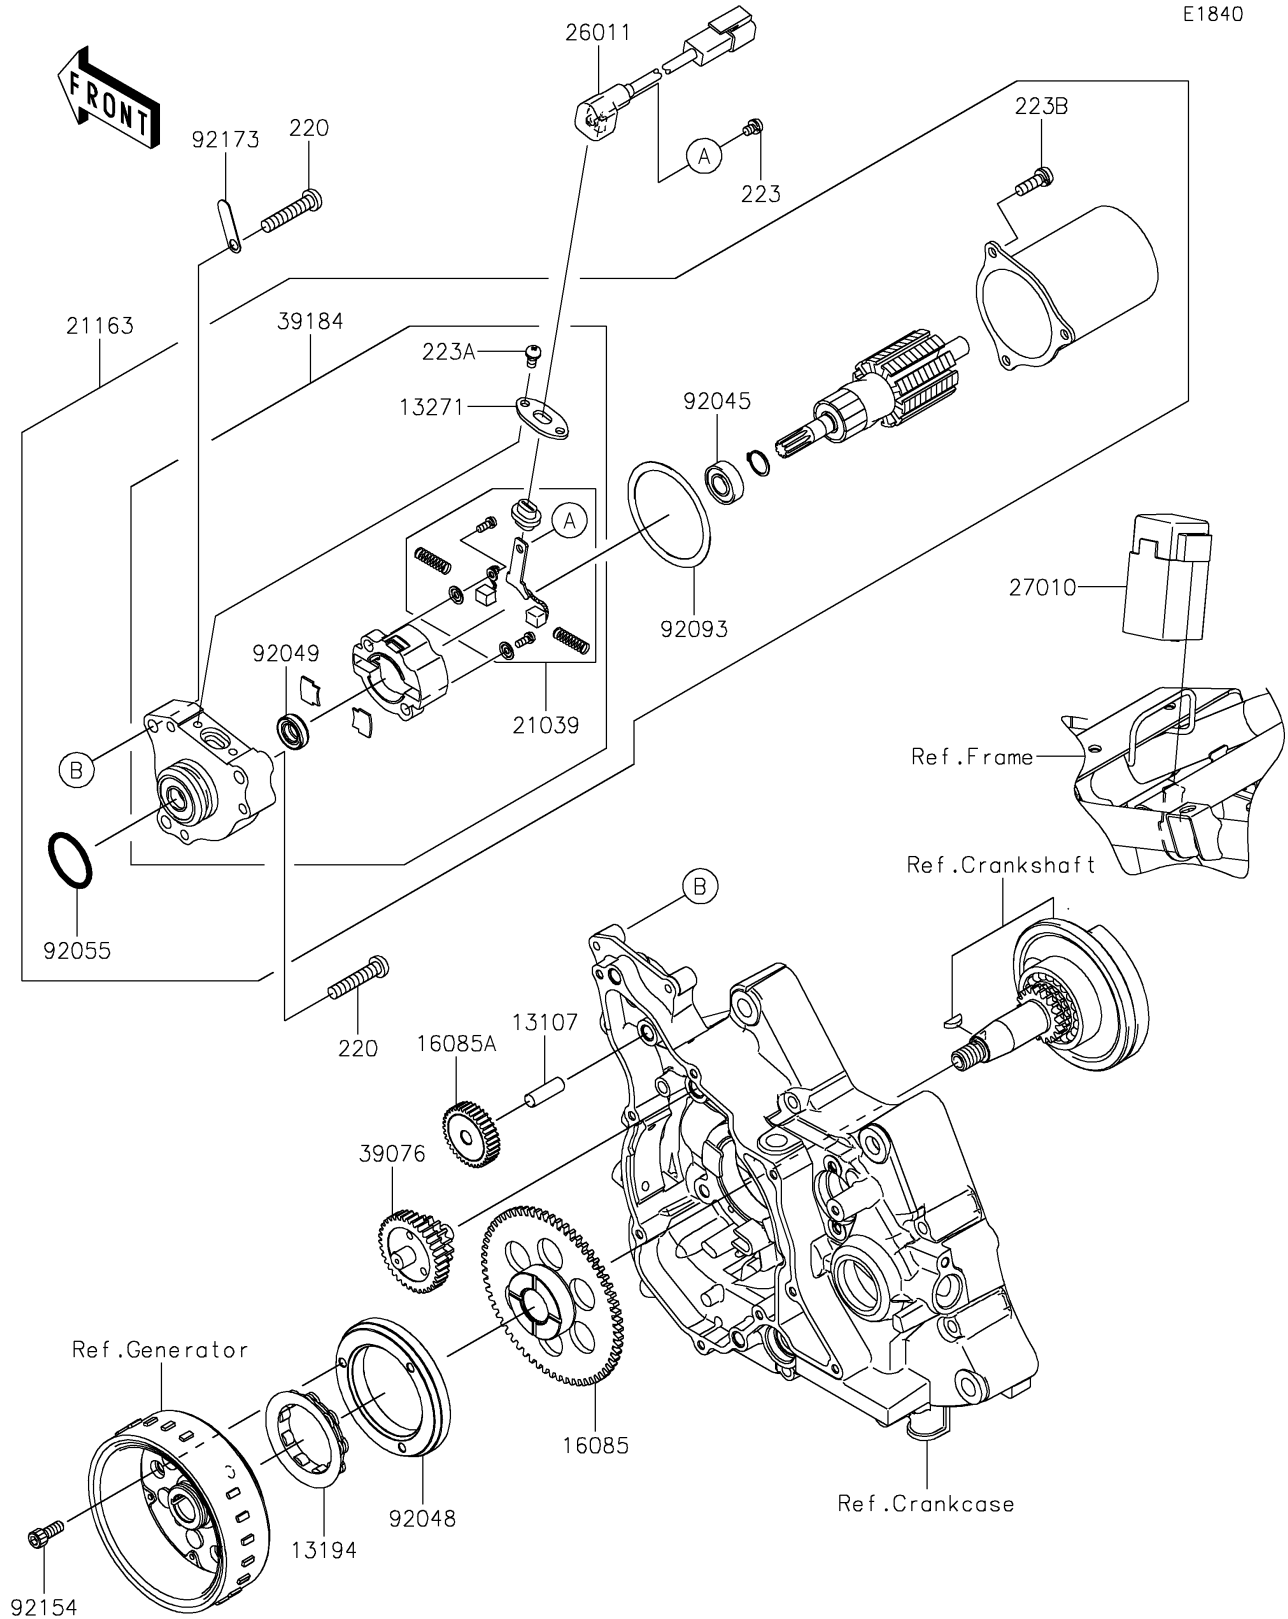

## PARTS DIAGRAM

### Starter Motor

E1840

## PARTS LIST

### Starter Motor

ITEM NAME	PART NUMBER	QUANTITY
SHAFT,8X25 (Ref # 13107)	13107-1142	1
CLUTCH-ONEWAY (Ref # 13194)	13194-0019	1
PLATE (Ref # 13271)	13271-0674	1
GEAR,62T (Ref # 16085)	16085-0659	1
GEAR,IDLE,45T (Ref # 16085A)	16085-0663	1
BRUSH,STARTER MOTOR(SET) (Ref # 21039)	21039-1067	1
STARTER-ELECTRIC (Ref # 21163)	21163-0777	1
WIRE-LEAD (Ref # 26011)	26011-0055	1
SWITCH (Ref # 27010)	27010-0085	1
LIMITER (Ref # 39076)	39076-0022	1
BRACKET-ASSY (Ref # 39184)	39184-0014	1
BEARING-BALL,STARTER MOTOR (Ref # 92045)	92045-1349	1
RACE (Ref # 92048)	92048-0023	1
SEAL-OIL,STARTER MOTOR (Ref # 92049)	92049-1465	1
RING-O (Ref # 92055)	92055-1276	1
SEAL,STARTER MOTOR (Ref # 92093)	92093-1079	1
BOLT,SOCKET,6X16 (Ref # 92154)	92154-0235	3
CLAMP (Ref # 92173)	92173-1585	1
SCREW-PAN-CROS,6X30 (Ref # 220)	220AD0630	3
SCREW-PAN-WS-CROS,4X6 (Ref # 223)	223AA0406	1
SCREW-PAN-WS-CROS,4X8 (Ref # 223A)	223AA0408	2
SCREW-PAN-WS-CROS,5X16 (Ref # 223B)	223AA0516	3