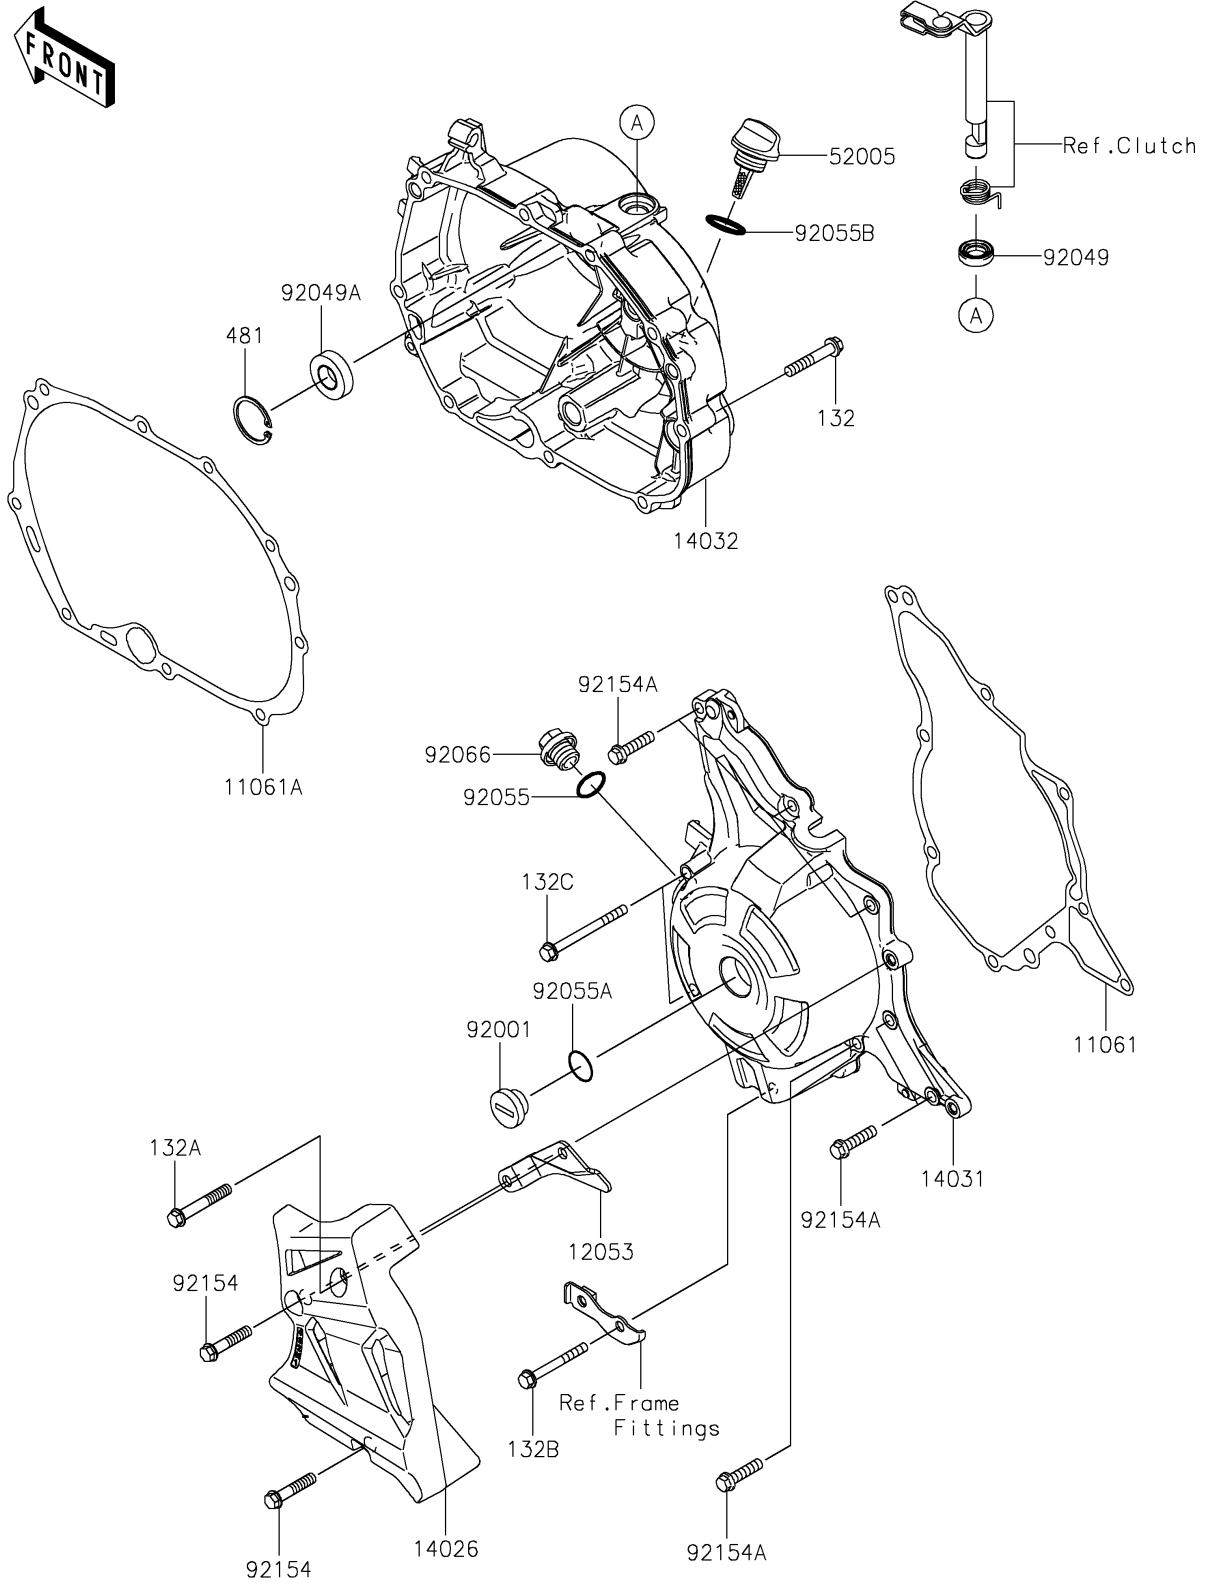

2025 Z125 PRO

PARTS DIAGRAM

Engine Cover(s)

E1431

2025 Z125 PRO

PARTS LIST

Engine Cover(s)

ITEM NAME

PART NUMBER

QUANTITY
