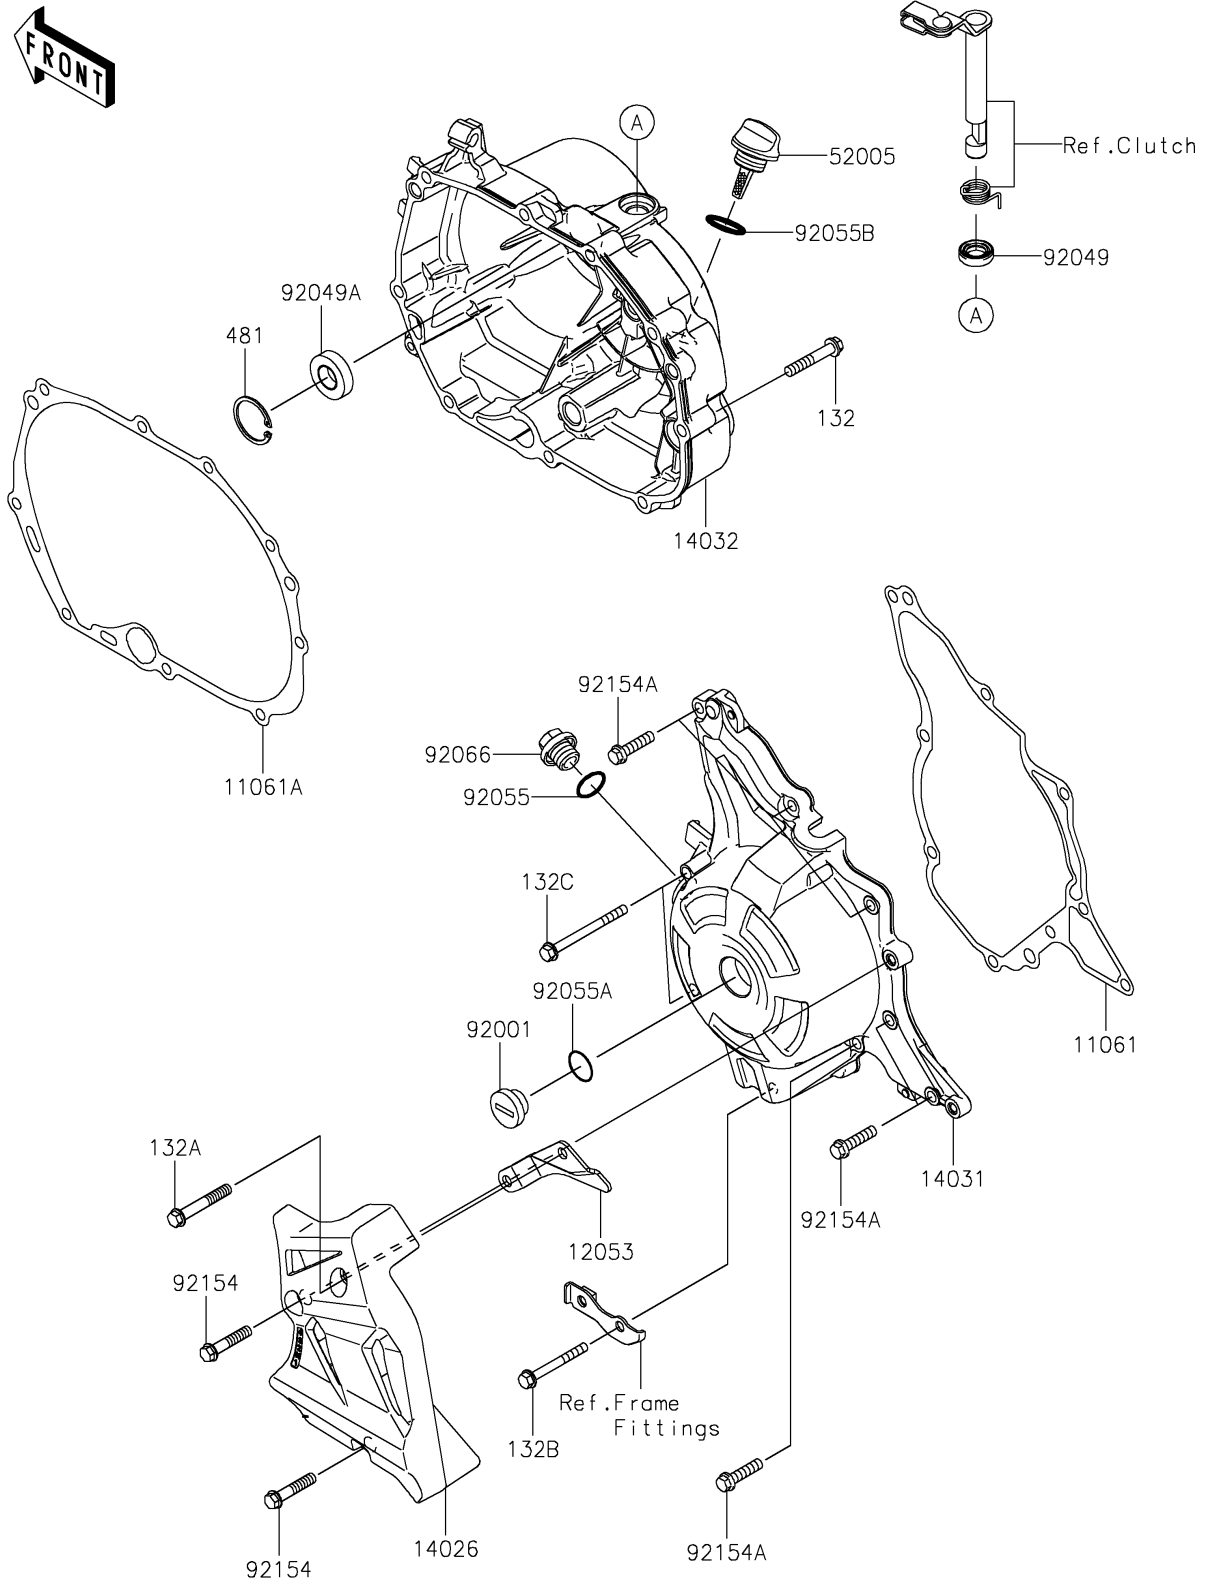

2025 Z125 PRO

PARTS DIAGRAM

Engine Cover(s)

E1431

2025 Z125 PRO

PARTS LIST

Engine Cover(s)

ITEM NAME	PART NUMBER	QUANTITY
GASKET,GENERATOR (Ref # 11061)	11061-0125	1
GASKET,CLUTCH COVER (Ref # 11061A)	11061-0289	1
GUIDE-CHAIN (Ref # 12053)	12053-0233	1
COVER-CHAIN (Ref # 14026)	14026-0127	1
COVER-GENERATOR,F.M.GRAY (Ref # 14031)	14031-0575-26M	1
COVER-CLUTCH,F.M.GRAY (Ref # 14032)	14032-0634-26M	1
GAUGE,OIL LEVEL (Ref # 52005)	52005-0756	1
BOLT,GENERATOR COVER CAP (Ref # 92001)	92001-1827	1
SEAL-OIL,12X20X5.5 (Ref # 92049)	92049-0142	1
SEAL-OIL,AC0387E0 (Ref # 92049A)	92049-1595	1
RING-O,14.8X2.4 (Ref # 92055)	92055-0153	1
RING-O,25.7X2.4 (Ref # 92055A)	92055-0154	1
RING-O,20X2 (Ref # 92055B)	92055-0155	1
PLUG,14X10 (Ref # 92066)	92066-1571	1
BOLT,FLANGED,6X30 (Ref # 92154)	92154-1080	2
BOLT,FLANGED,6X25 (Ref # 92154A)	92154-2154	6
BOLT-FLANGED-SMALL,6X35 (Ref # 132)	132BA0635	9
BOLT-FLANGED-SMALL,6X40 (Ref # 132A)	132BA0640	1
BOLT-FLANGED-SMALL,6X45 (Ref # 132B)	132BA0645	1
BOLT-FLANGED-SMALL,6X60 (Ref # 132C)	132BA0660	2
CIRCLIP-TYPE-C,28MM (Ref # 481)	481J2800	1