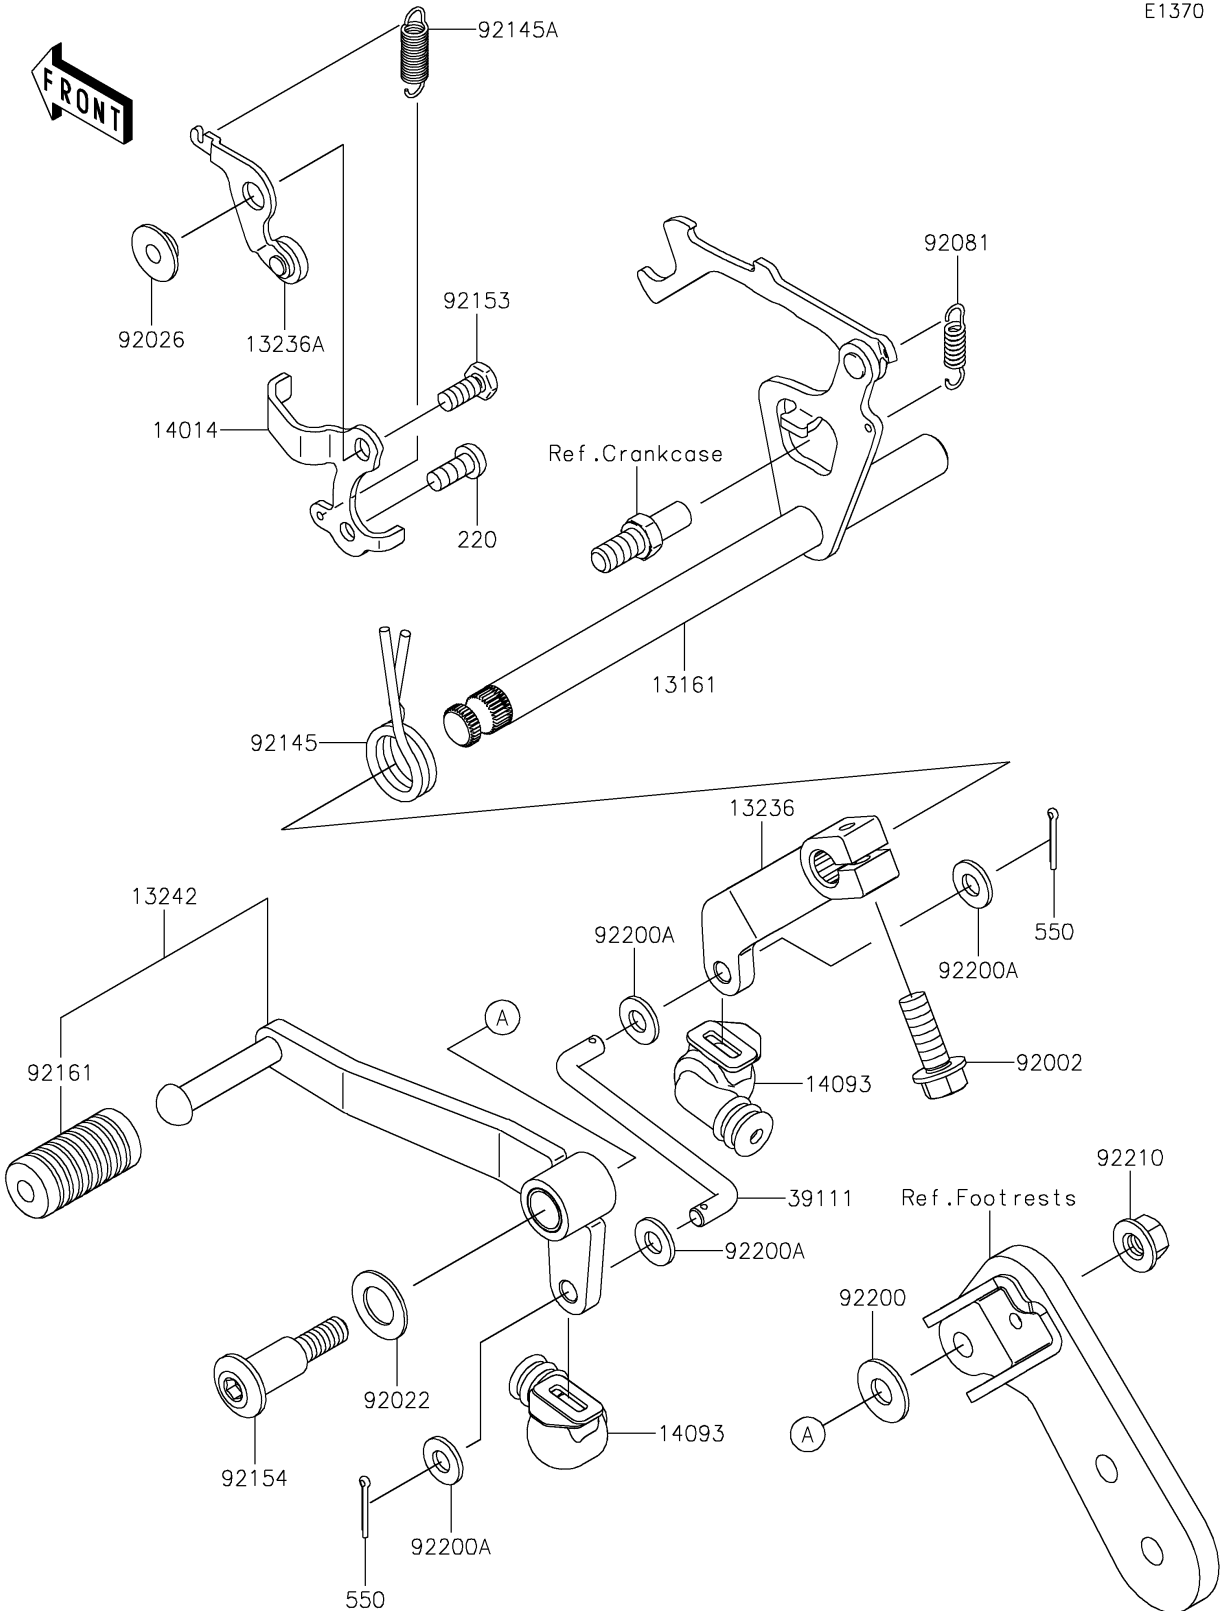

2025 Z125 PRO

PARTS DIAGRAM

Gear Change Mechanism

E1370

2025 Z125 PRO

PARTS LIST

Gear Change Mechanism

ITEM NAME

PART NUMBER

QUANTITY
