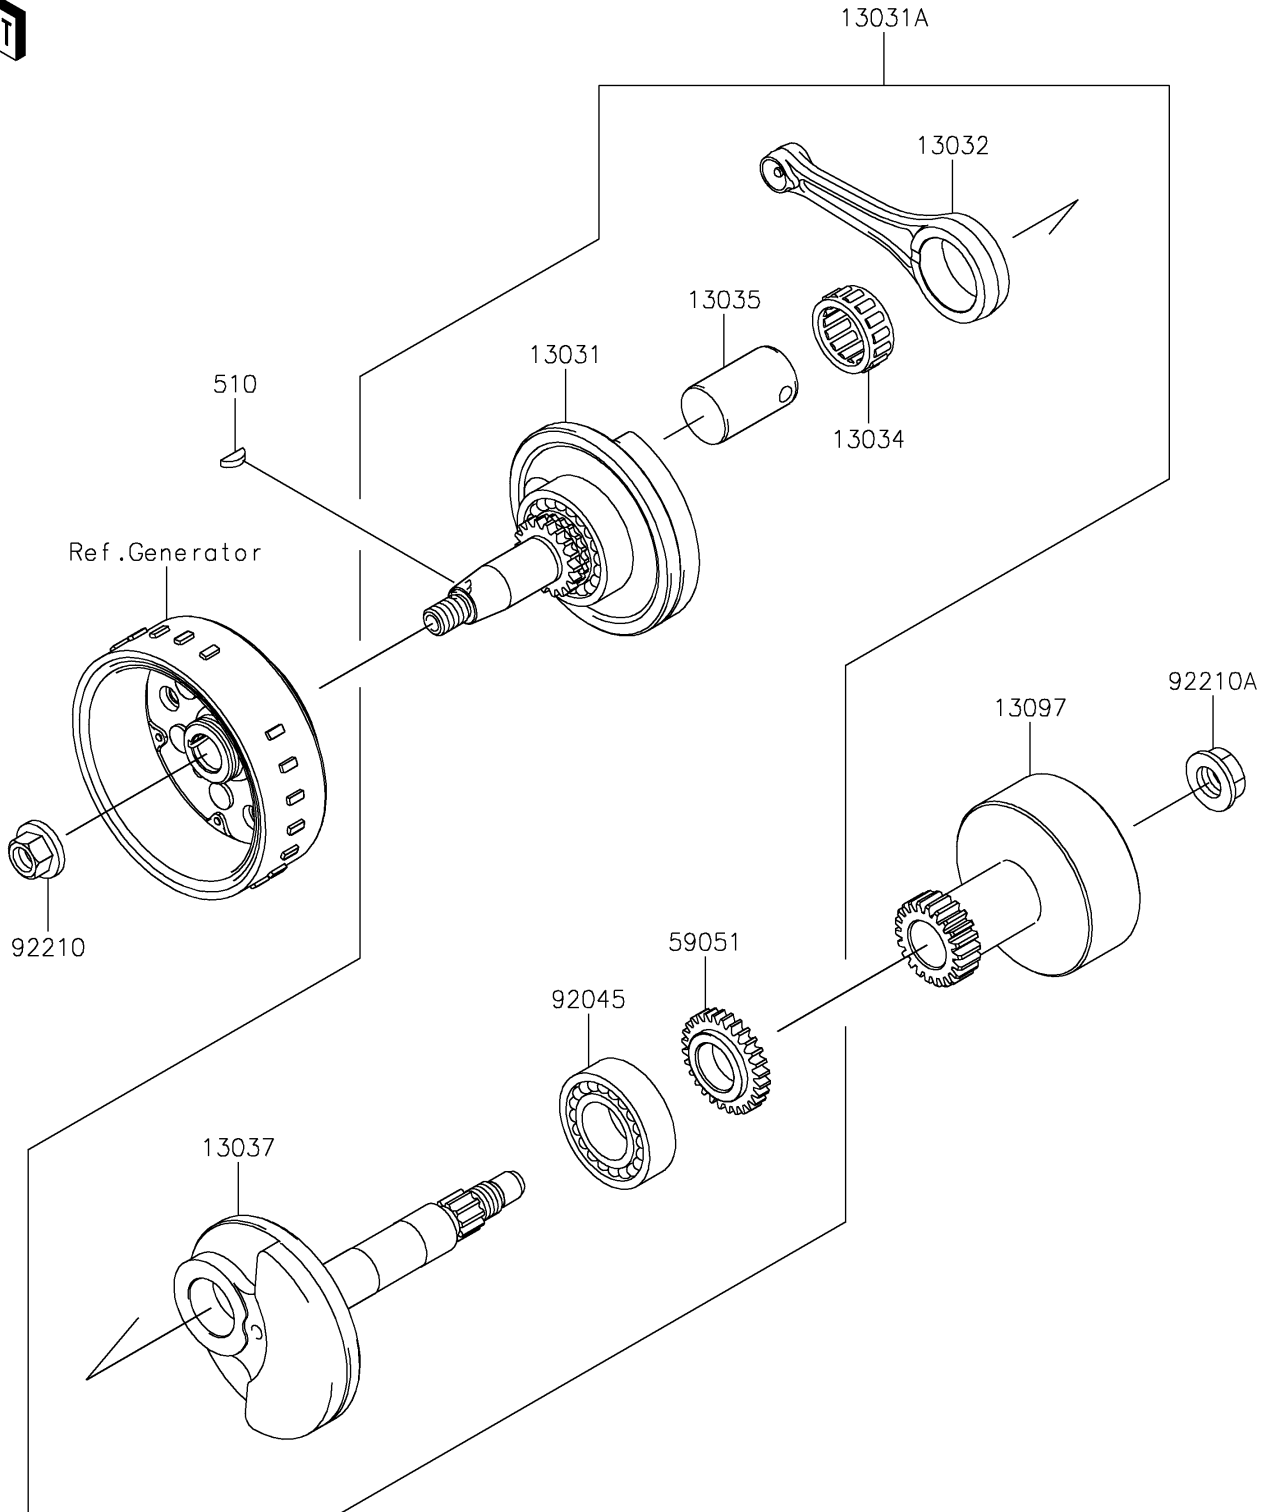

2025 Z125 PRO

PARTS DIAGRAM

Crankshaft

E1321

2025 Z125 PRO

PARTS LIST

Crankshaft

ITEM NAME	PART NUMBER	QUANTITY
CRANKSHAFT-COMP,LH (Ref # 13031)	13031-0826	1
CRANKSHAFT-COMP (Ref # 13031A)	13031-0891	1
ROD-CONNECTING (Ref # 13032)	13032-0749	1
BEARING-BIG END,KT 263314EGC06 (Ref # 13034)	13034-0010	1
PIN-CRANK (Ref # 13035)	13035-0031	1
CRANKSHAFT,RH (Ref # 13037)	13037-0790	1
GEAR-PRIMARY SPUR,22T (Ref # 13097)	13097-0581	1
GEAR-SPUR (Ref # 59051)	59051-1402	1
BEARING-BALL,TMB205CJR2C2 (Ref # 92045)	92045-1293	1
NUT,12MM (Ref # 92210)	92210-0176	1
NUT,14MM (Ref # 92210A)	92210-1374	1
KEY-WOODRUFF (Ref # 510)	510A3200	1