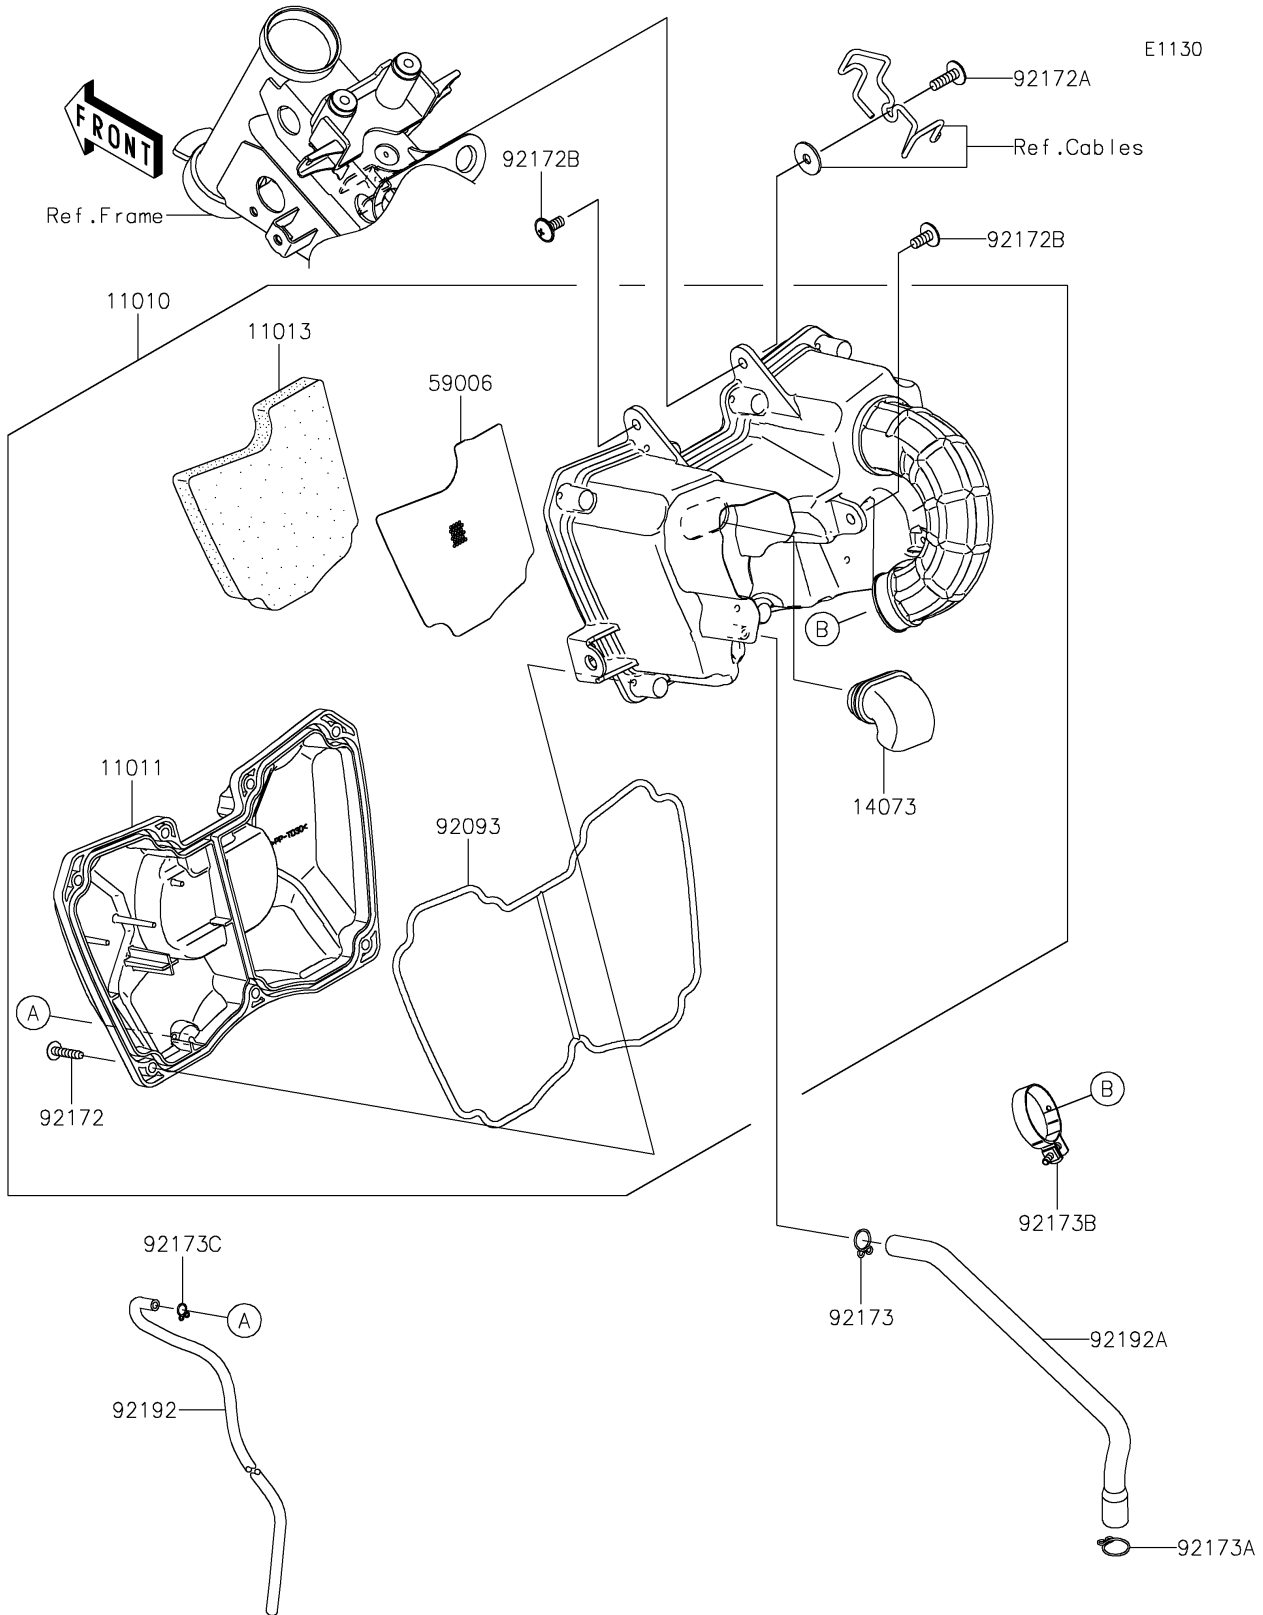

2025 Z125 PRO

PARTS DIAGRAM

Air Cleaner

2025 Z125 PRO

PARTS LIST

Air Cleaner

ITEM NAME	PART NUMBER	QUANTITY
FILTER-ASSY-AIR (Ref # 11010)	11010-0840	1
CASE-AIR FILTER,FR (Ref # 11011)	11011-0835	1
ELEMENT-AIR FILTER (Ref # 11013)	11013-0756	1
DUCT,INLET-SIDE (Ref # 14073)	14073-0819	1
ARRESTER-FLAME (Ref # 59006)	59006-0017	1
SEAL (Ref # 92093)	92093-0681	1
SCREW,5X25 (Ref # 92172)	92172-0891	7
SCREW,6X20 (Ref # 92172A)	92172-0907	1
SCREW,6X14 (Ref # 92172B)	92172-0960	2
CLAMP,11.6MM (Ref # 92173)	92173-0198	1
CLAMP,15MM (Ref # 92173A)	92173-0814	1
CLAMP,37MM (Ref # 92173B)	92173-1473	1
CLAMP,6.5MM (Ref # 92173C)	92173-1504	1
TUBE,DRAIN (Ref # 92192)	92192-1517	1
TUBE,BREATHER (Ref # 92192A)	92192-1603	1