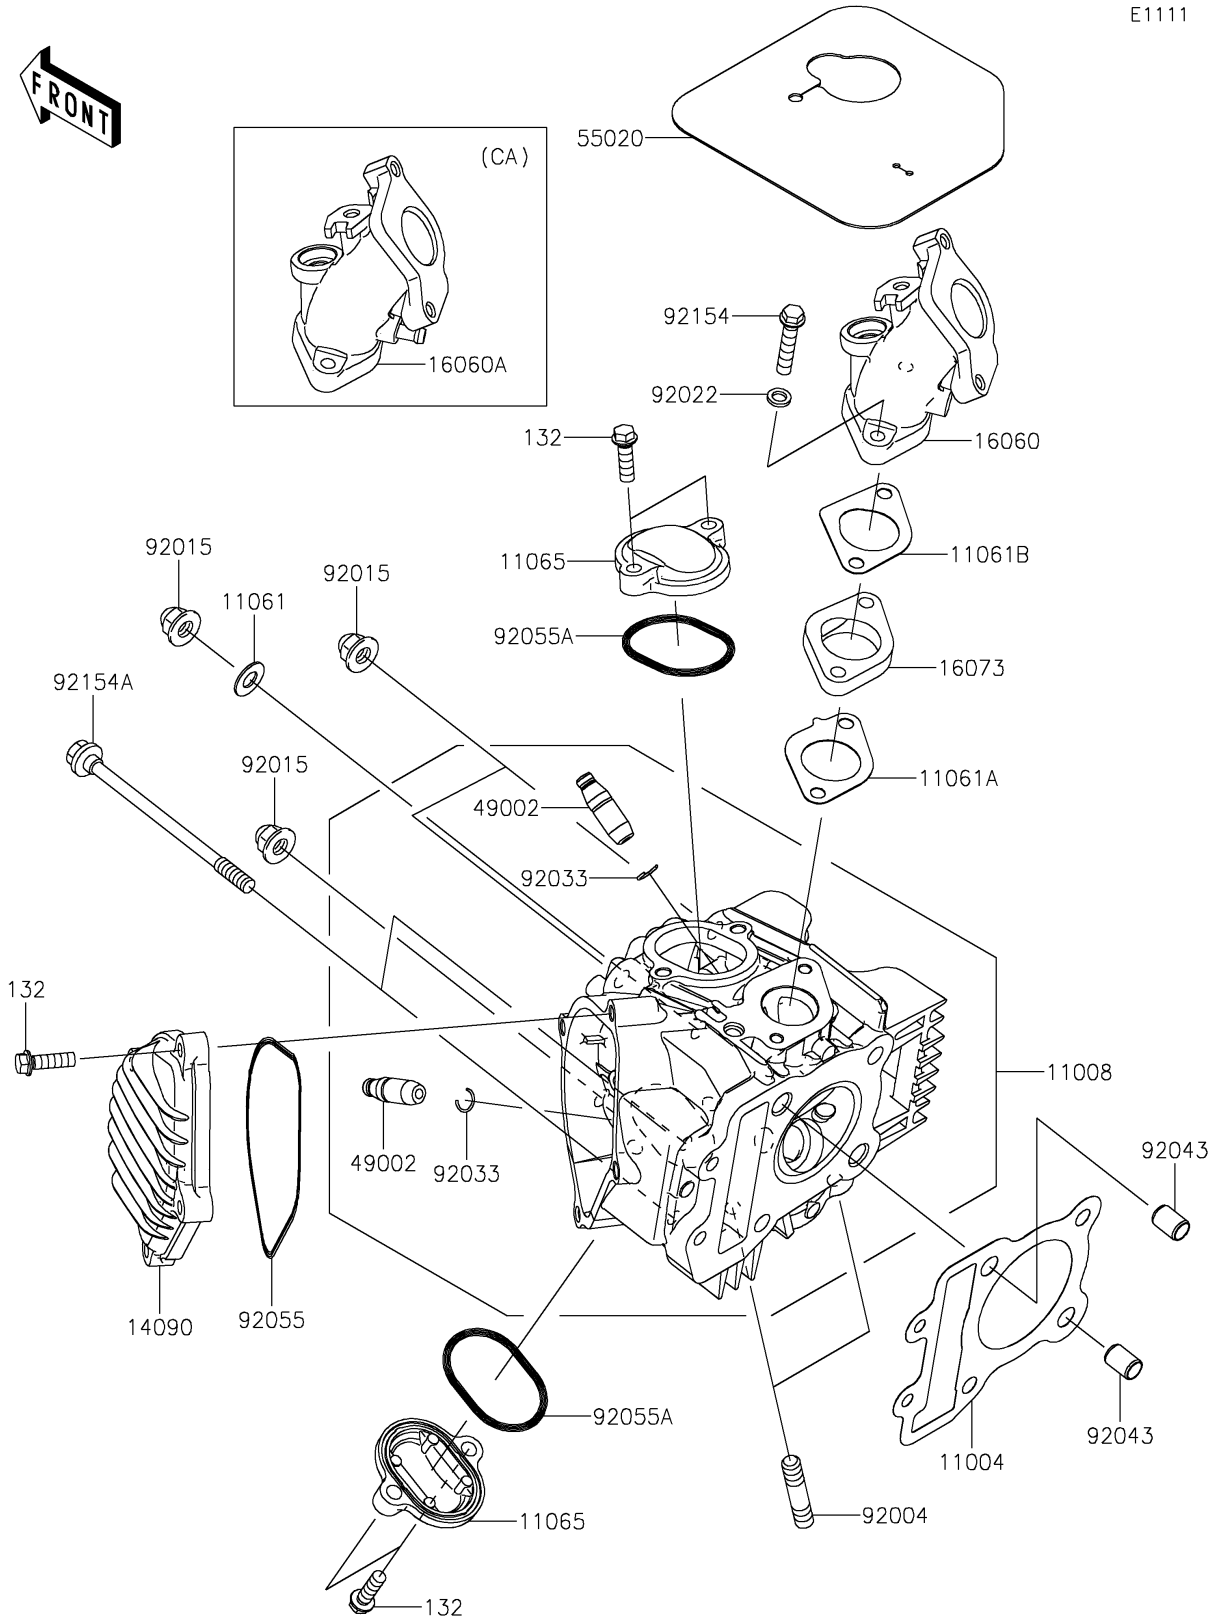

2025 Z125 PRO

PARTS DIAGRAM

Cylinder Head

E1111

2025 Z125 PRO

PARTS LIST

Cylinder Head

ITEM NAME

PART NUMBER

QUANTITY
