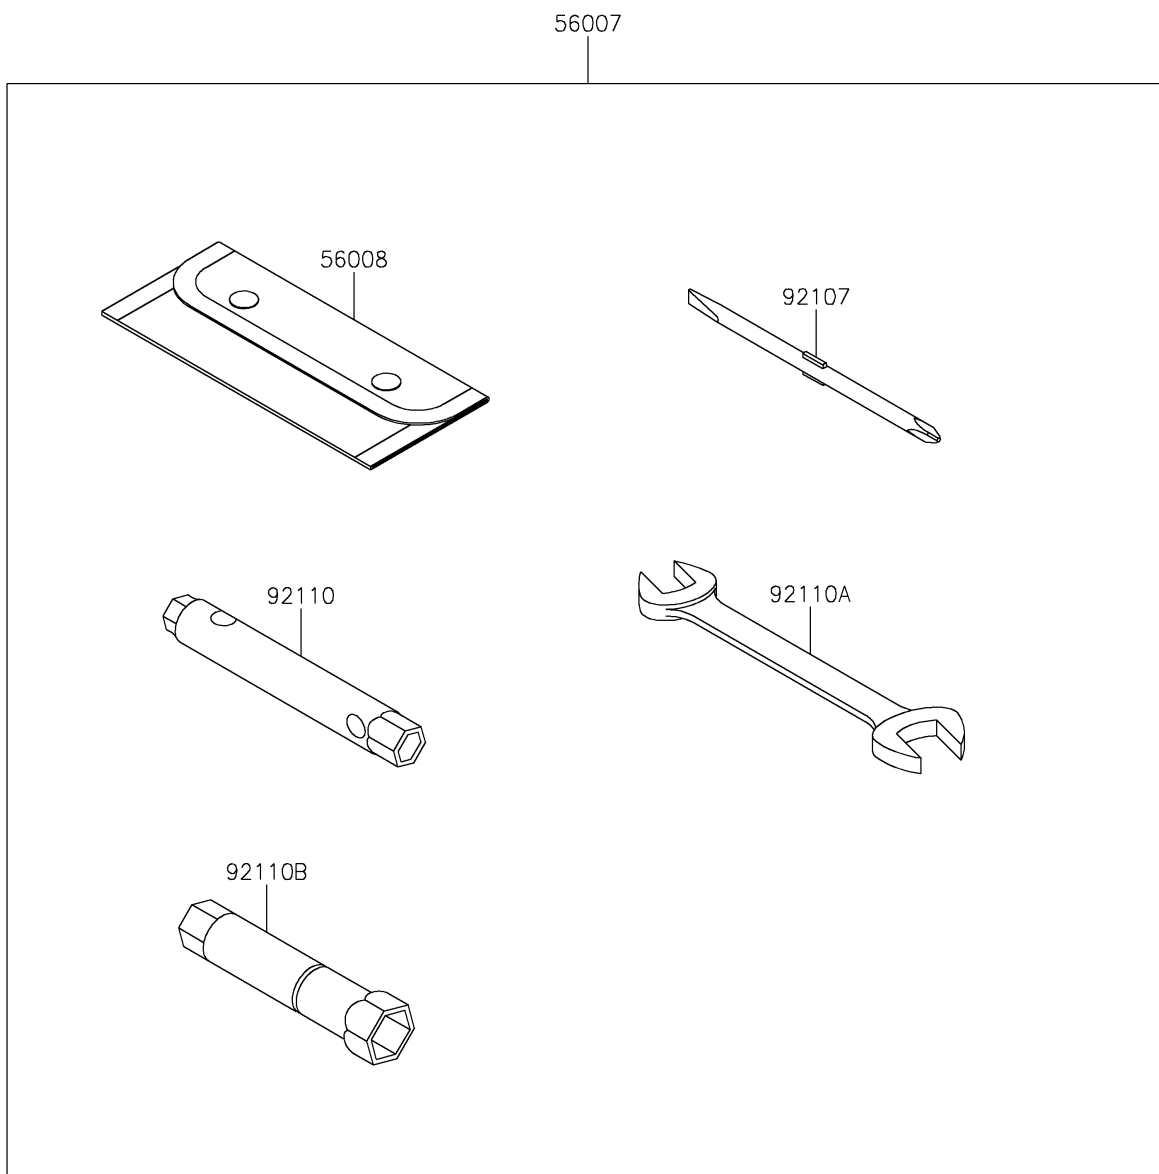

2024 KLX150L (Indonesia Only)

PARTS DIAGRAM

Owner's Tools

F2810

2024 KLX150L (Indonesia Only)

PARTS LIST Owner's Tools

ITEM NAME	PART NUMBER	QUANTITY
-----------	-------------	----------
