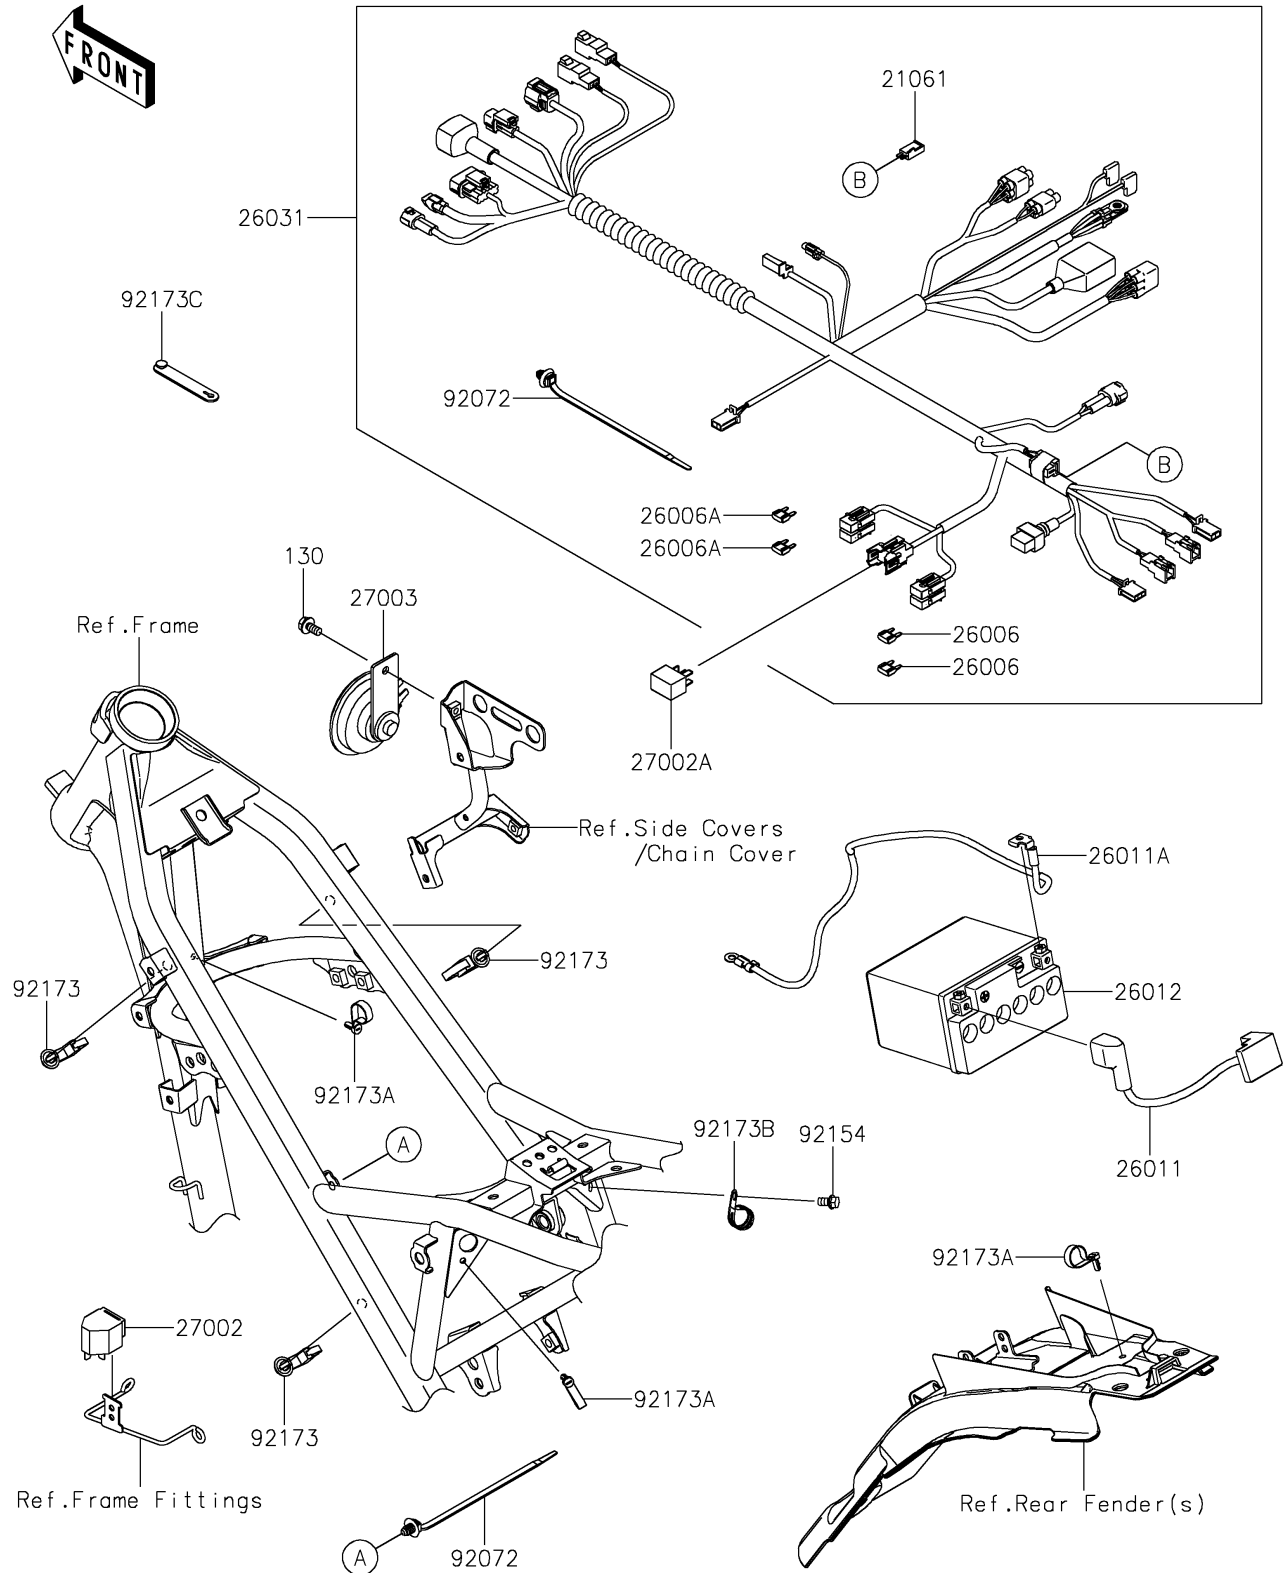

2024 KLX150L (Indonesia Only)

PARTS DIAGRAM

Chassis Electrical Equipment

F2760

2024 KLX150L (Indonesia Only)

PARTS LIST

Chassis Electrical Equipment

ITEM NAME	PART NUMBER	QUANTITY
-----------	-------------	----------
