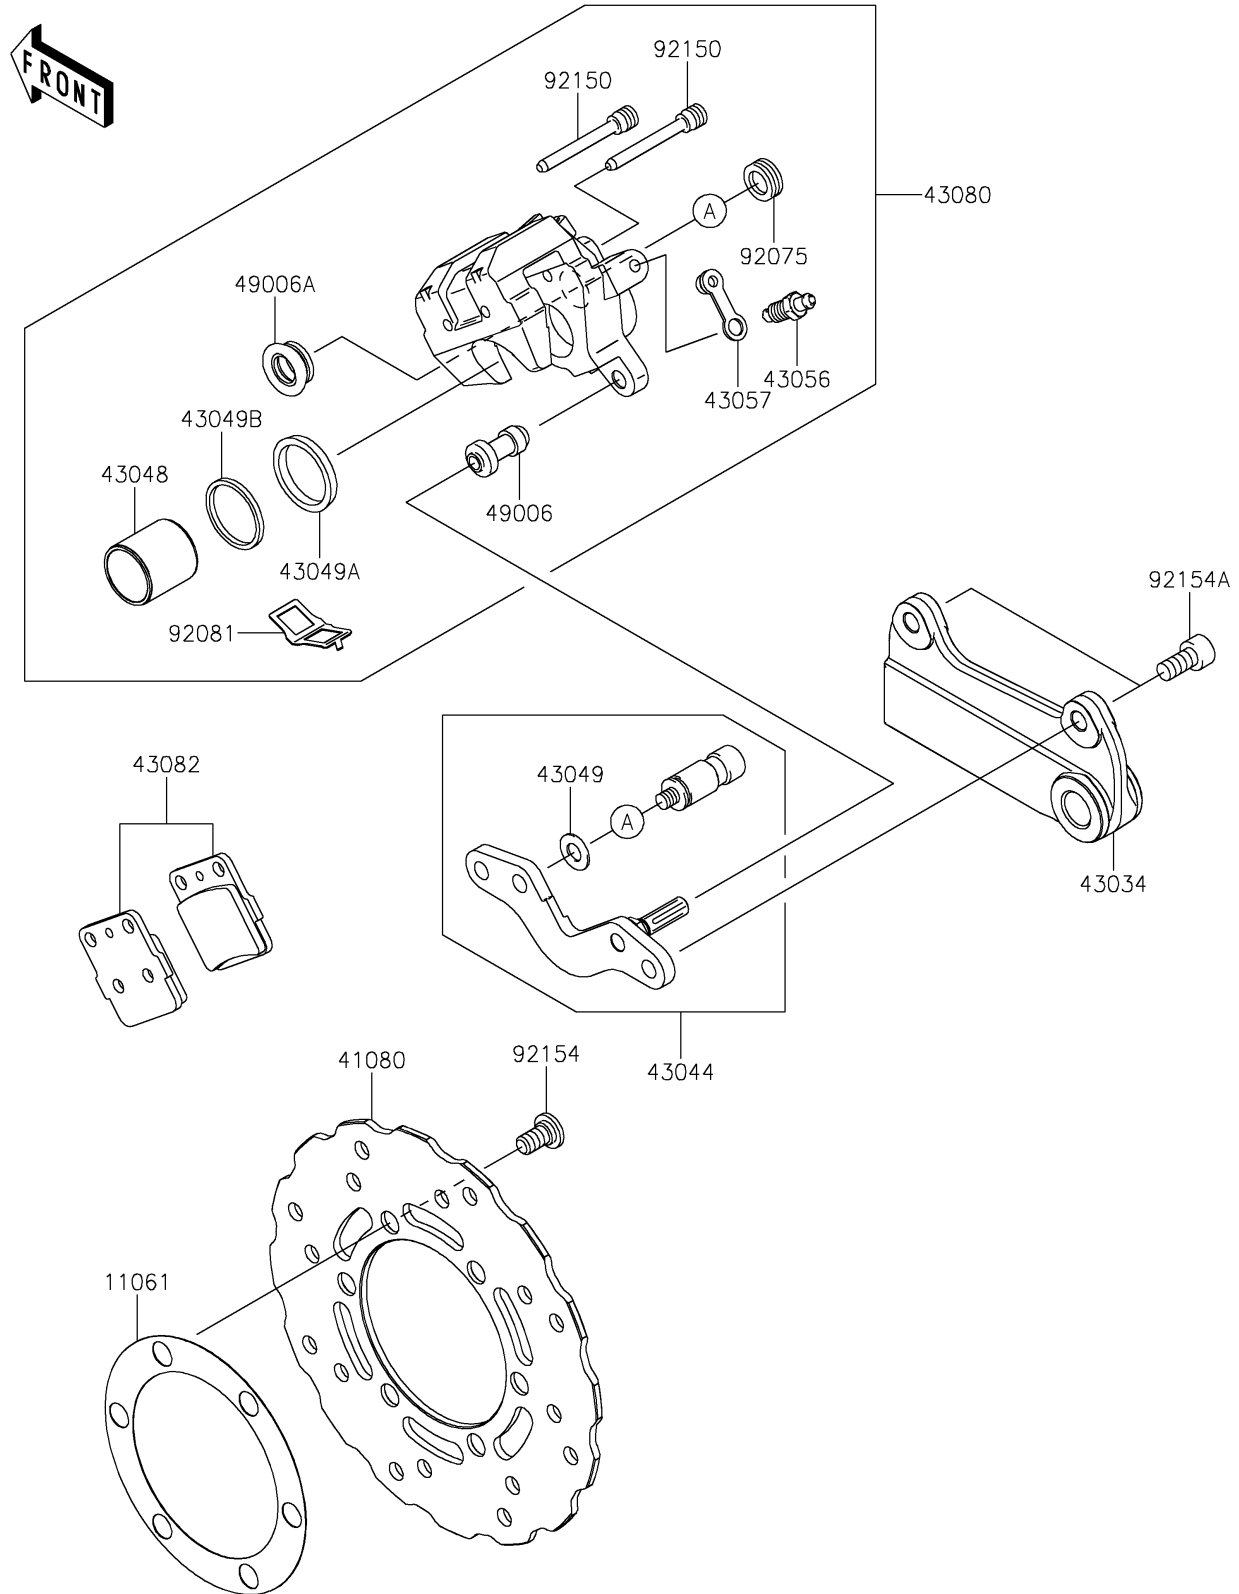

2024 KLX150L (Indonesia Only)

PARTS DIAGRAM

Rear Brake

F2294

2024 KLX150L (Indonesia Only)

PARTS LIST

Rear Brake

ITEM NAME	PART NUMBER	QUANTITY
-----------	-------------	----------
