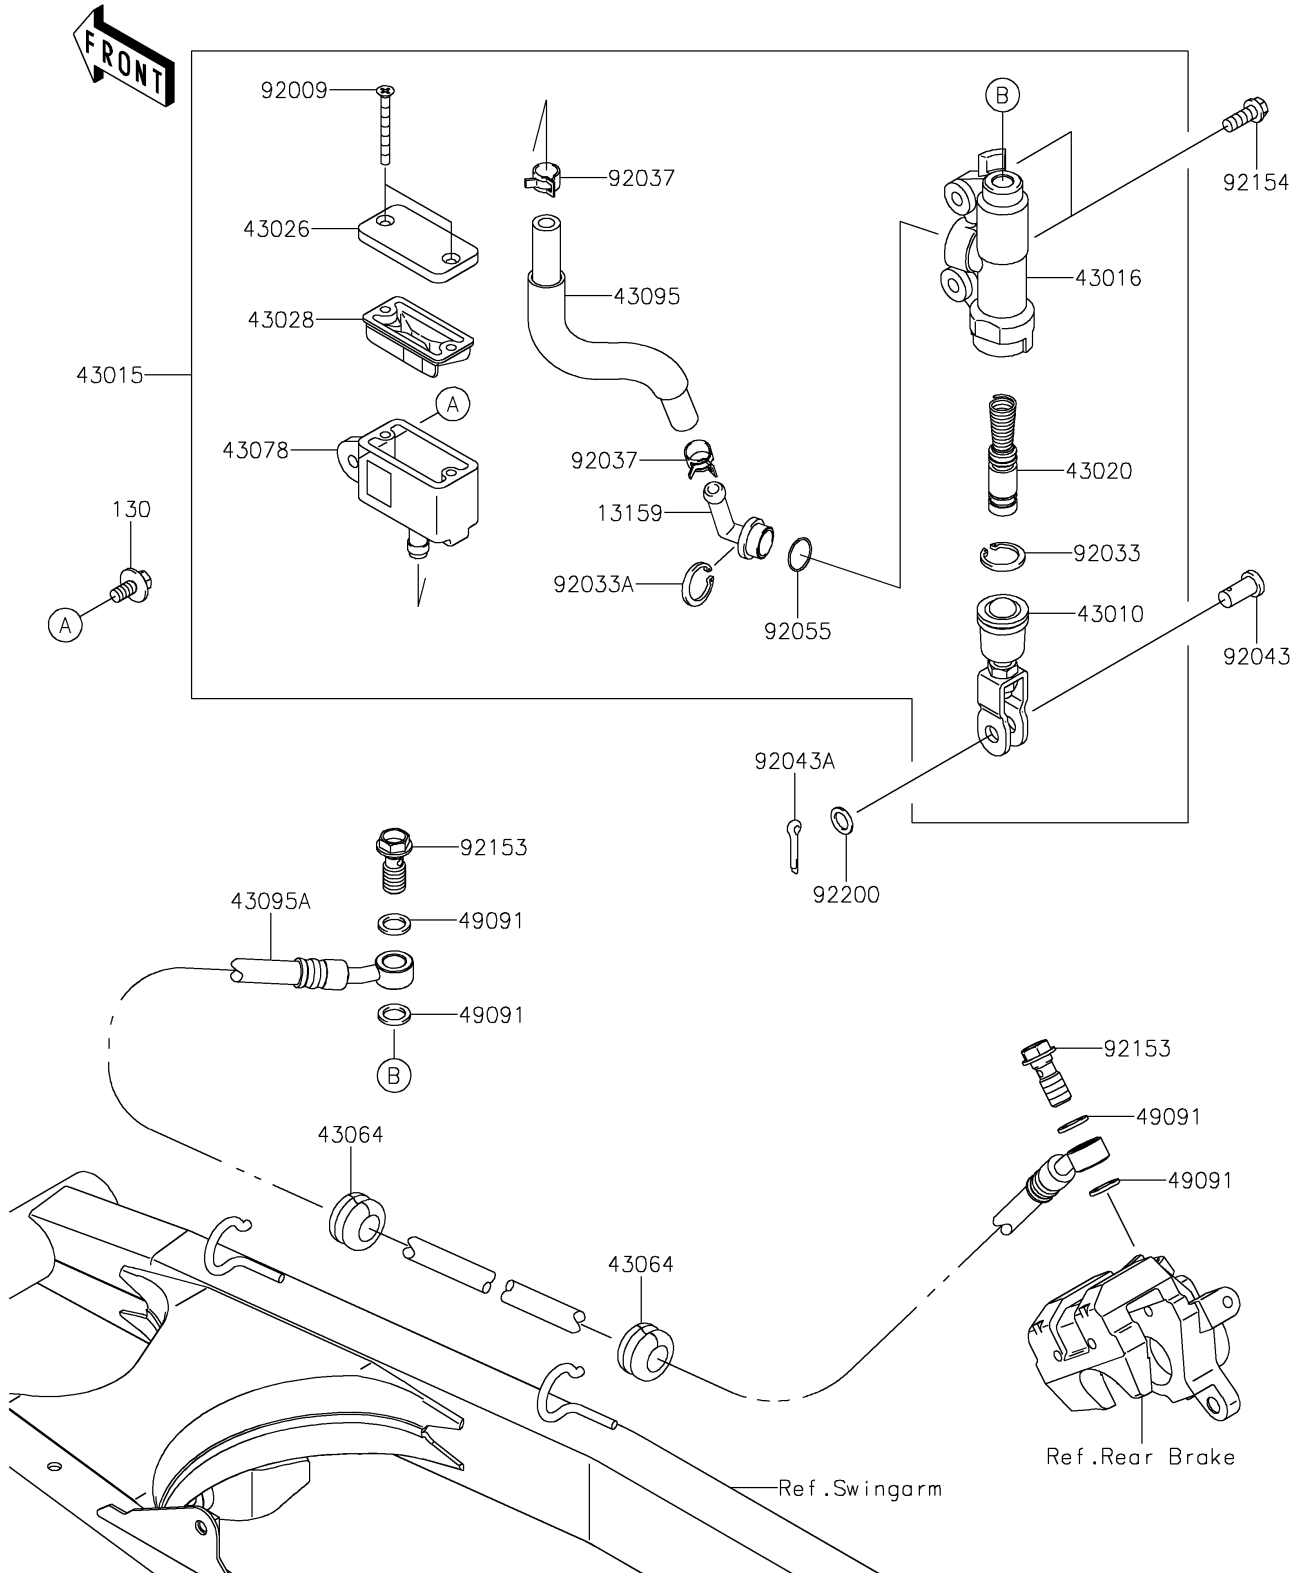

2024 KLX150L (Indonesia Only)

PARTS DIAGRAM

Rear Master Cylinder

F2293

2024 KLX150L (Indonesia Only)

PARTS LIST

Rear Master Cylinder

ITEM NAME	PART NUMBER	QUANTITY
-----------	-------------	----------
