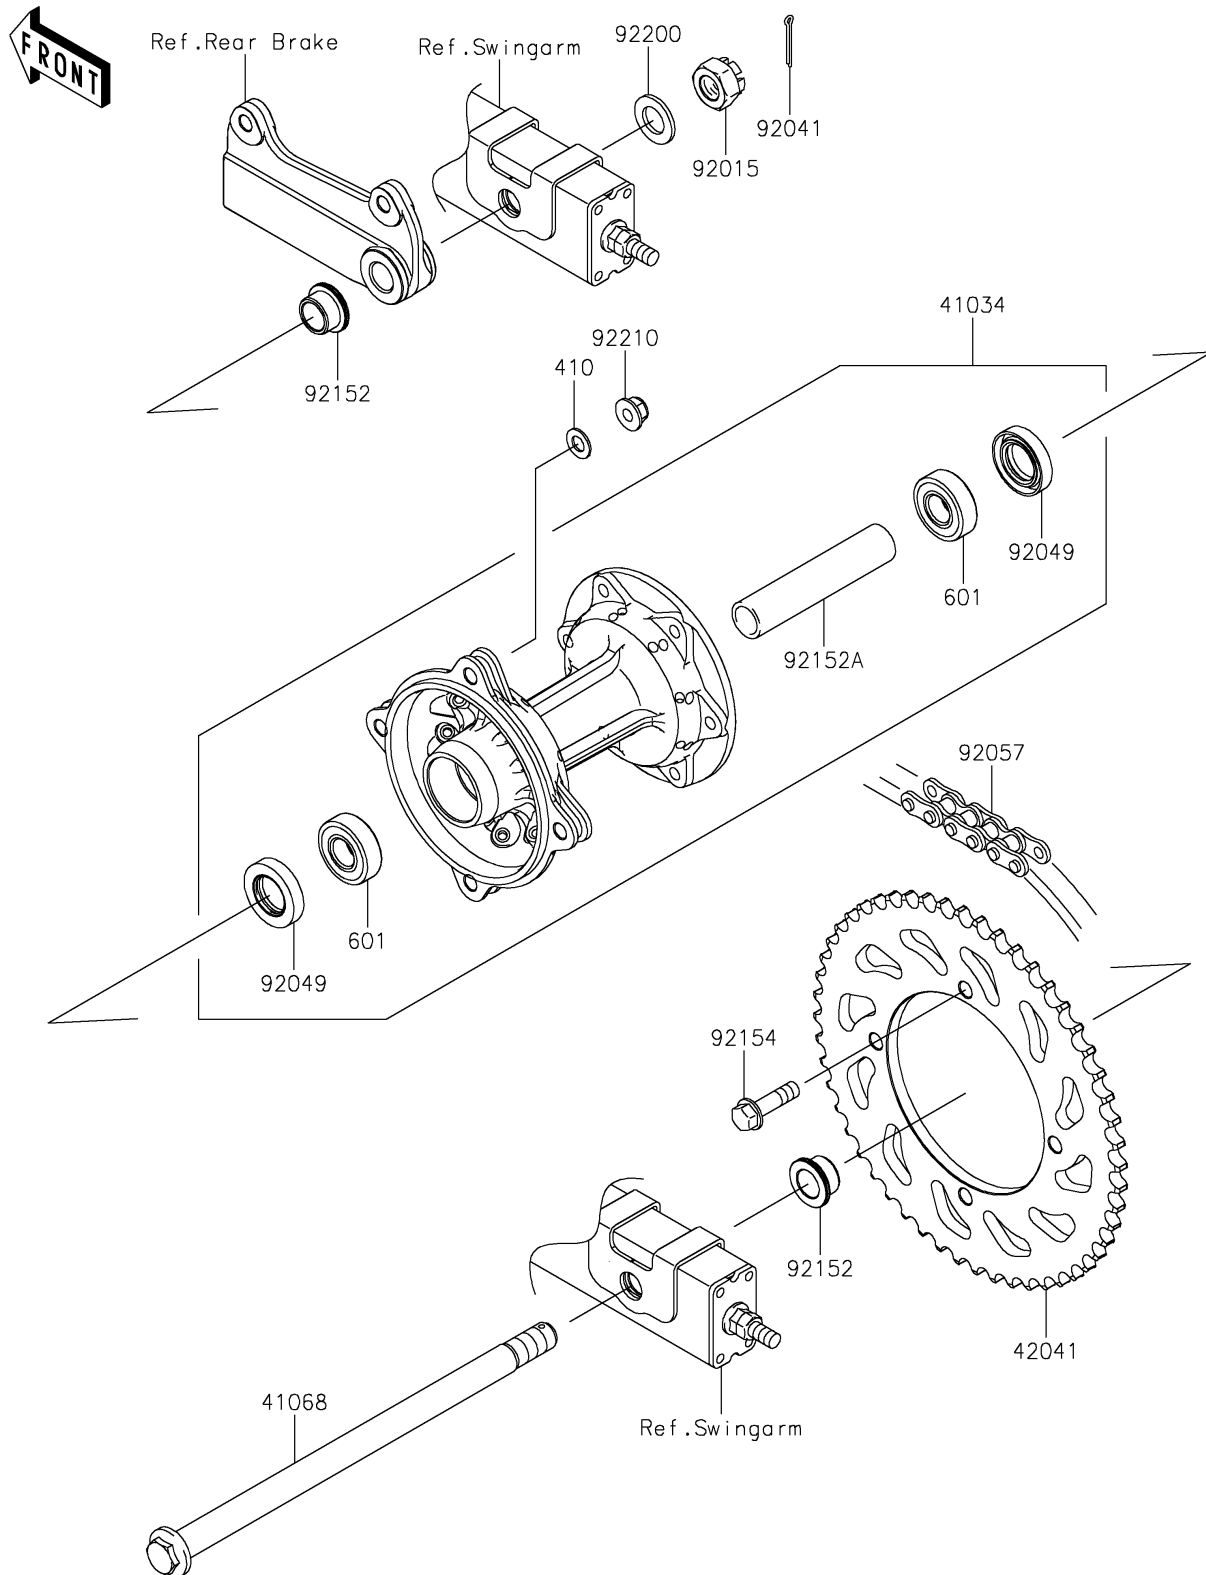

2024 KLX150L (Indonesia Only)

PARTS DIAGRAM

Rear Hub

F2240

2024 KLX150L (Indonesia Only)

PARTS LIST

Rear Hub

ITEM NAME	PART NUMBER	QUANTITY
-----------	-------------	----------
