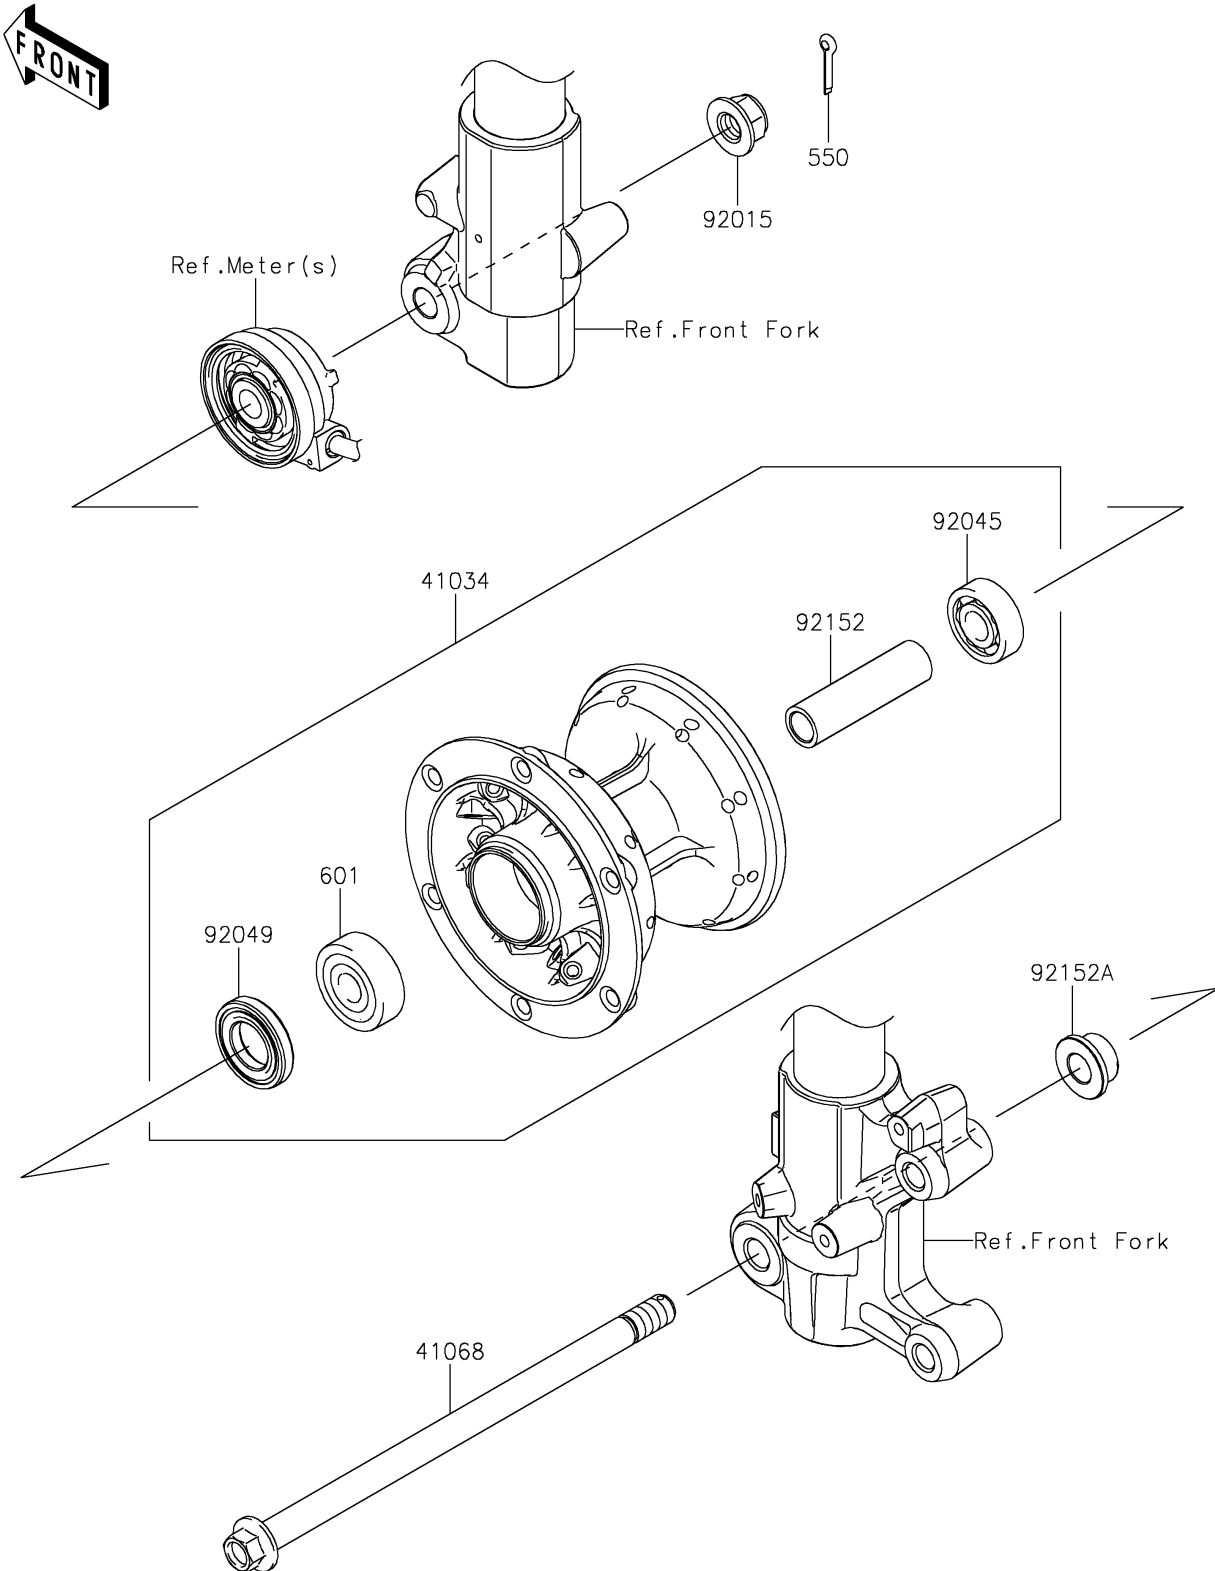

2024 KLX150L (Indonesia Only)

PARTS DIAGRAM

Front Hub

F2230

2024 KLX150L (Indonesia Only)

PARTS LIST

Front Hub

ITEM NAME	PART NUMBER	QUANTITY
-----------	-------------	----------
