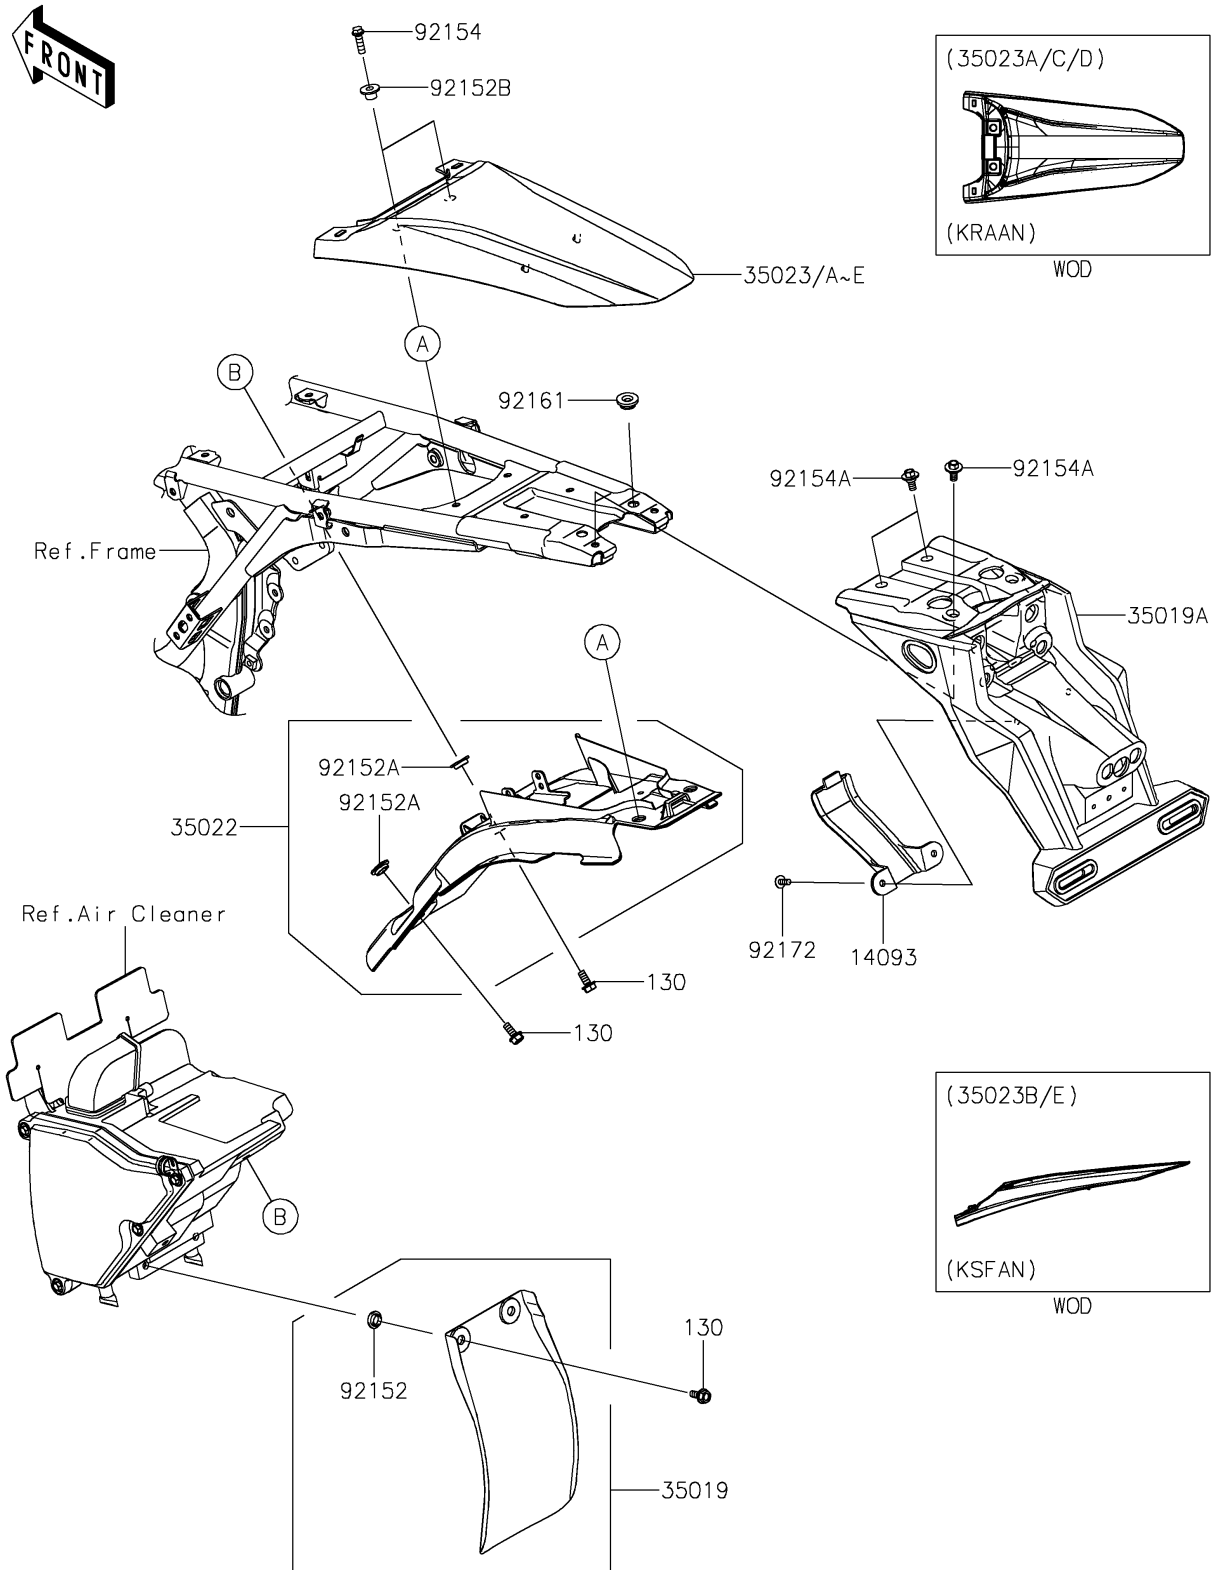

2024 KLX150L (Indonesia Only)

PARTS DIAGRAM

Rear Fender(s)

F2172

2024 KLX150L (Indonesia Only)

PARTS LIST

Rear Fender(s)

ITEM NAME	PART NUMBER	QUANTITY
-----------	-------------	----------
