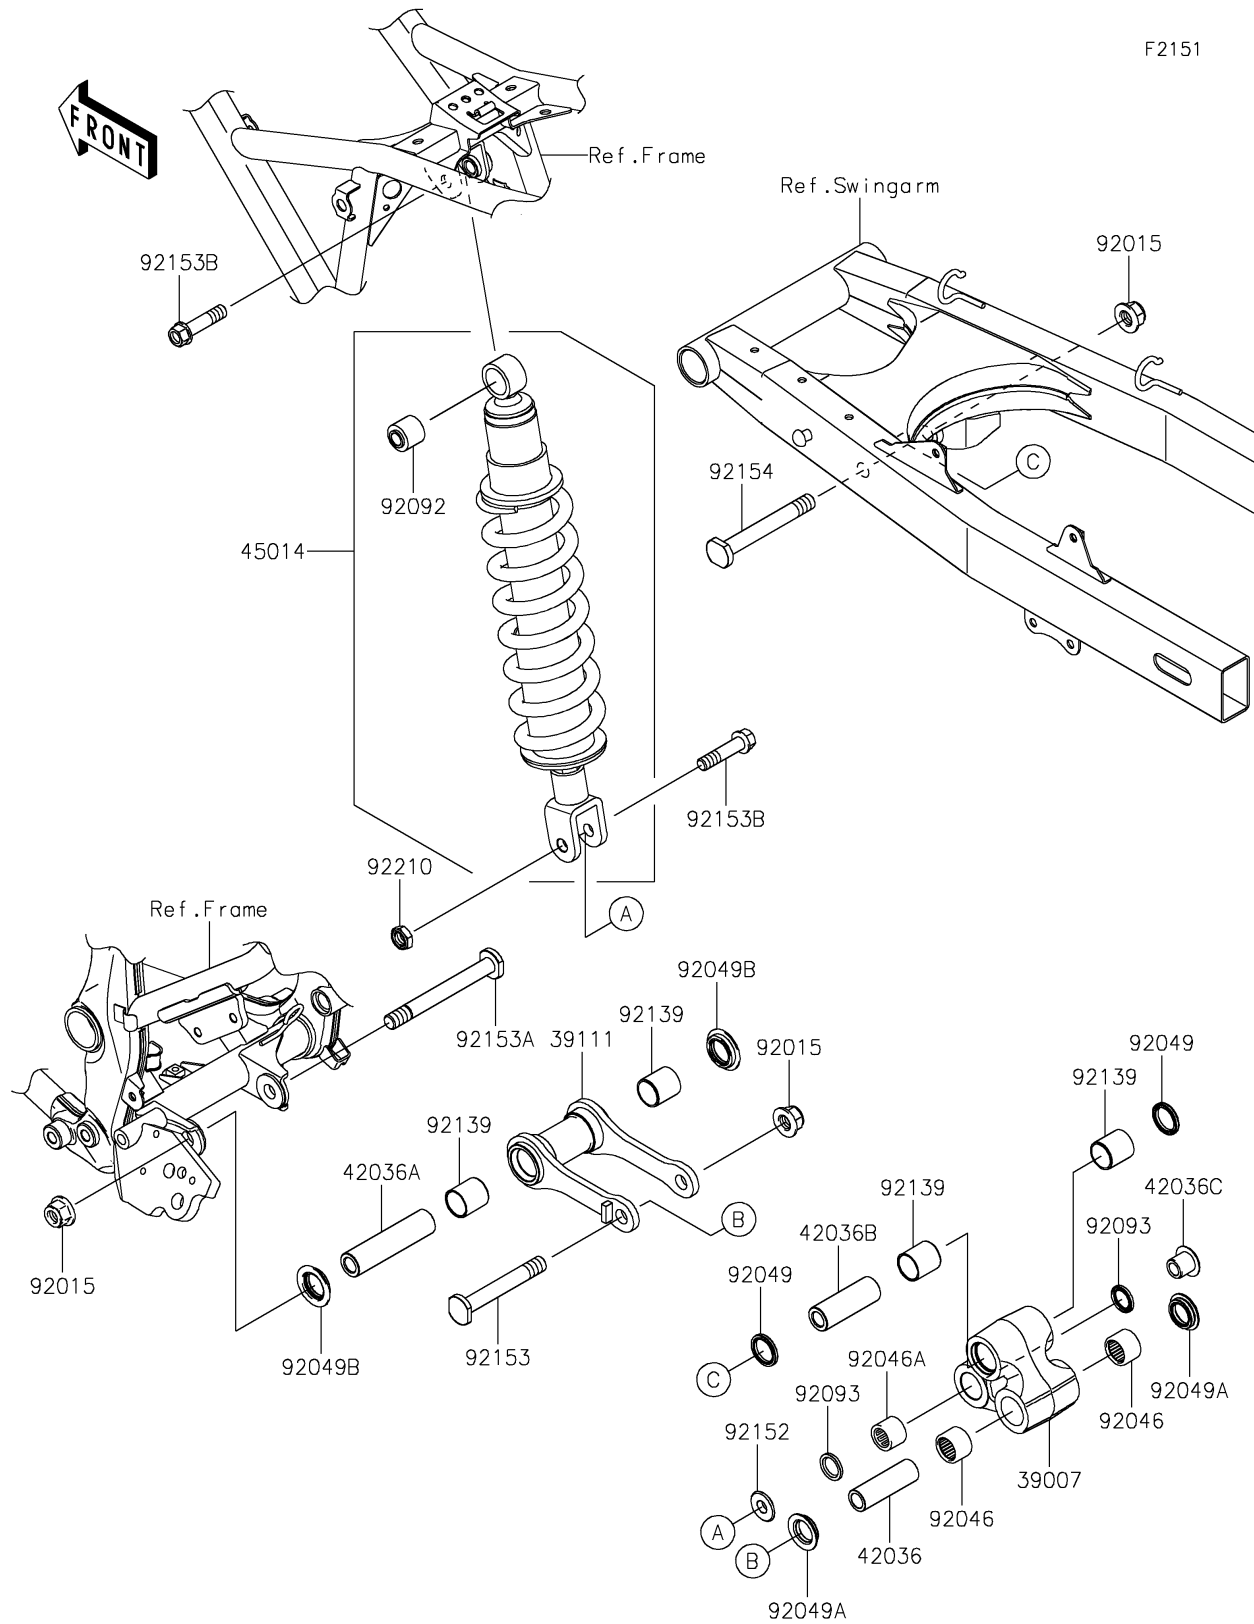

2024 KLX150L (Indonesia Only)

PARTS DIAGRAM

Suspension/Shock Absorber

2024 KLX150L (Indonesia Only)

PARTS LIST

Suspension/Shock Absorber

ITEM NAME	PART NUMBER	QUANTITY
-----------	-------------	----------
