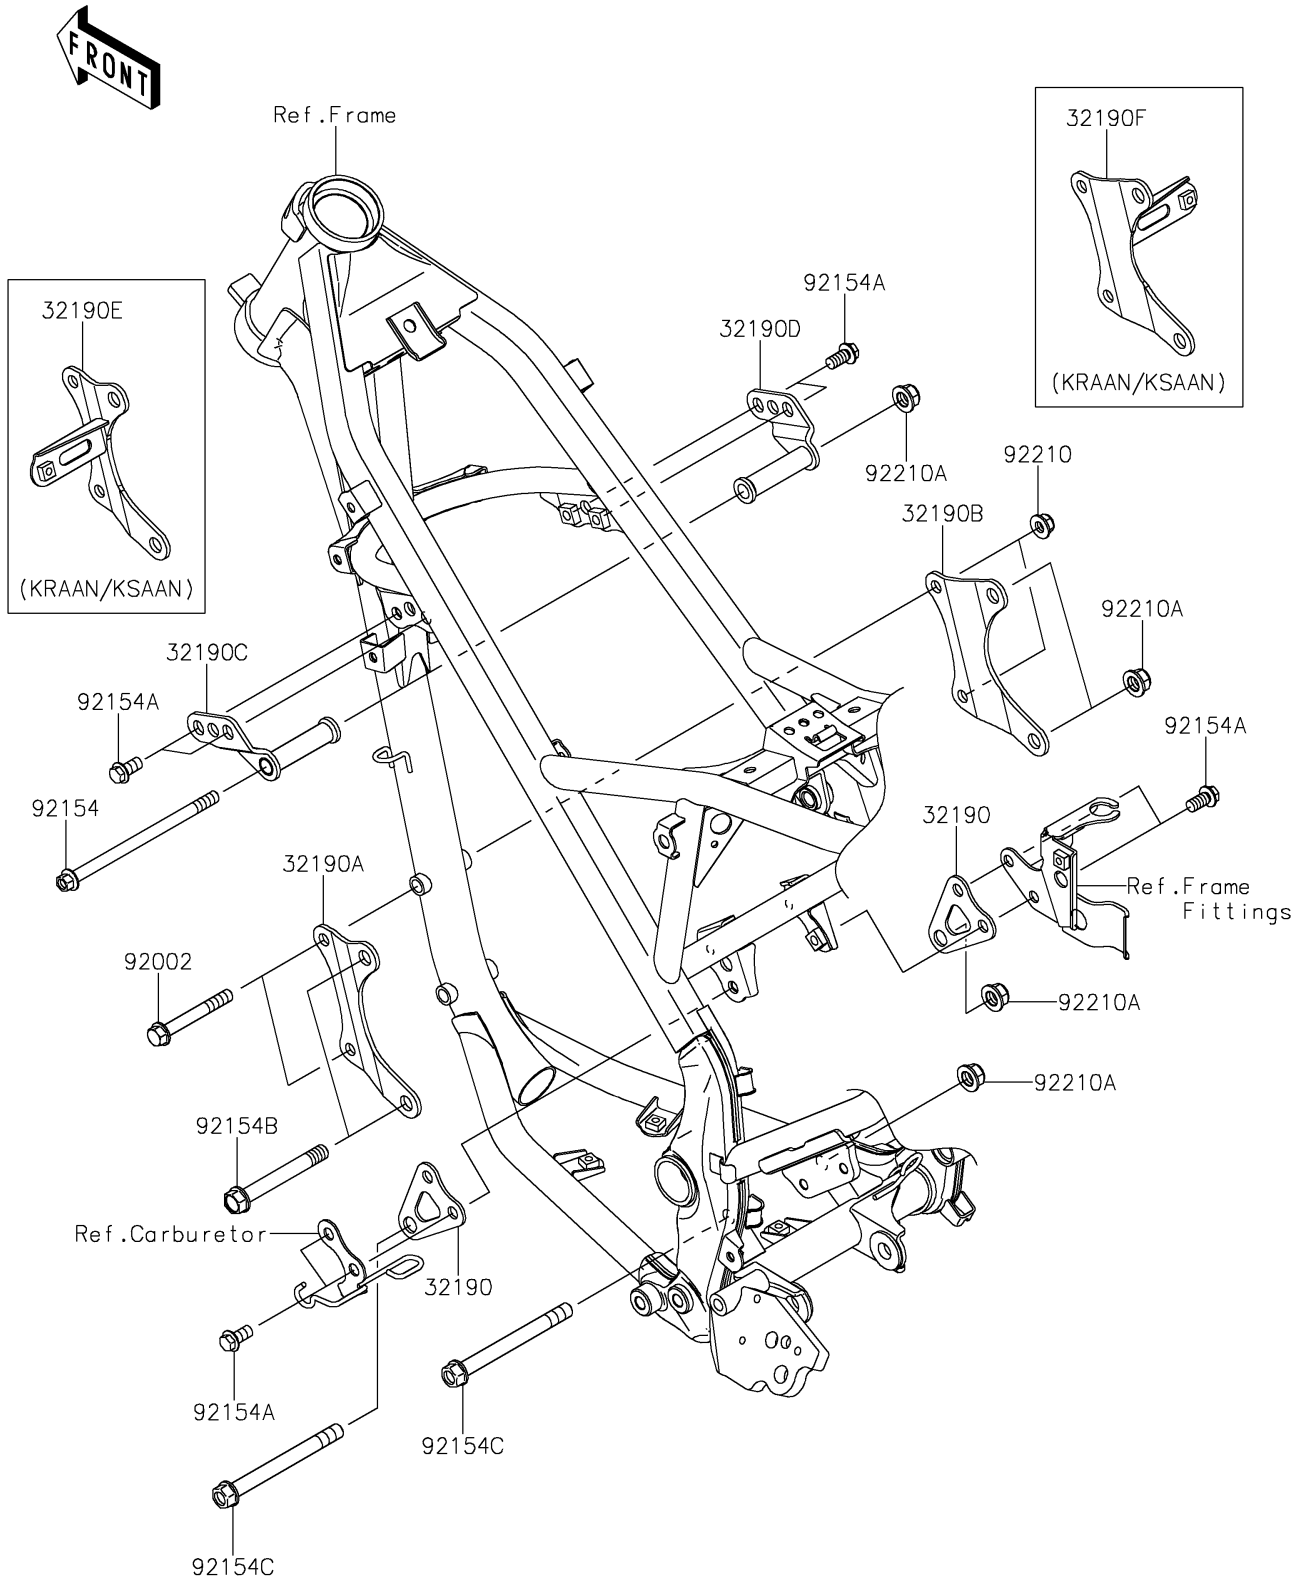

2024 KLX150L (Indonesia Only)

PARTS DIAGRAM

Engine Mount

F2122

2024 KLX150L (Indonesia Only)

PARTS LIST Engine Mount

ITEM NAME	PART NUMBER	QUANTITY
-----------	-------------	----------
