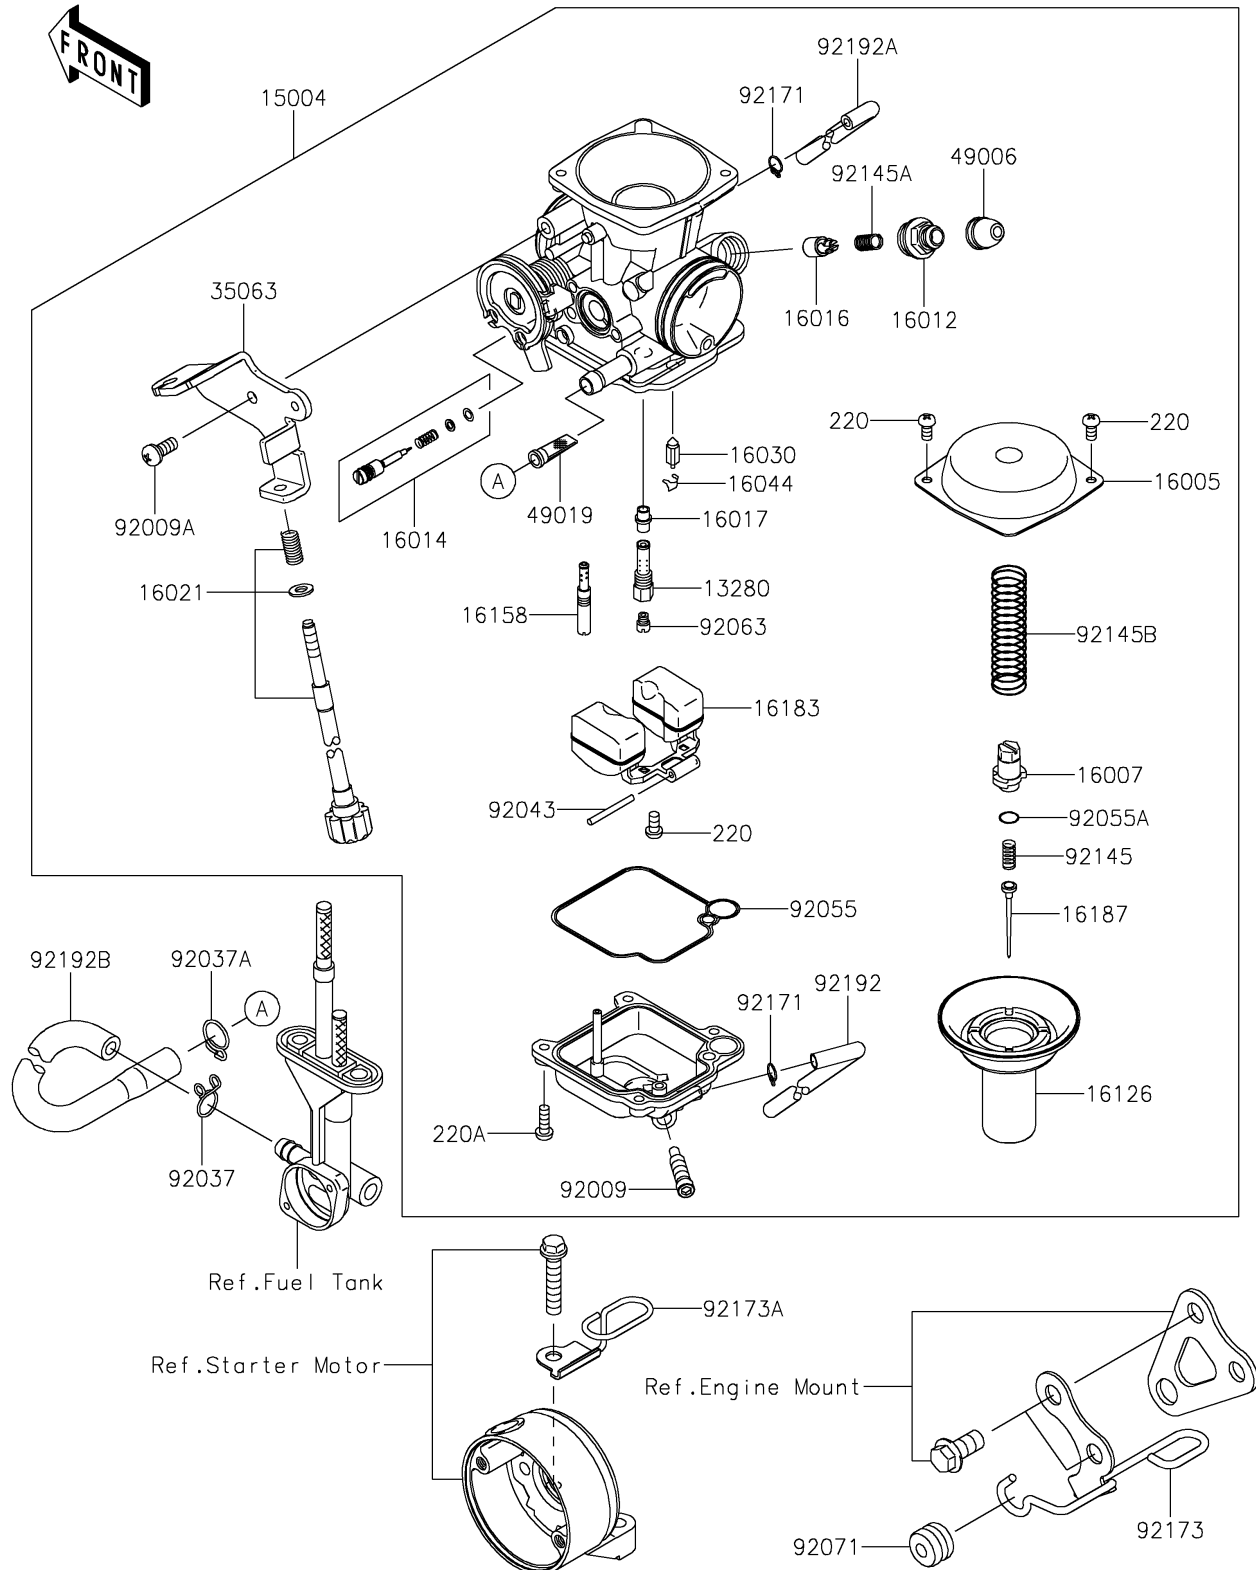

2024 KLX150L (Indonesia Only)

PARTS DIAGRAM

Carburetor

E1611

2024 KLX150L (Indonesia Only)

PARTS LIST

Carburetor

ITEM NAME	PART NUMBER	QUANTITY
-----------	-------------	----------
