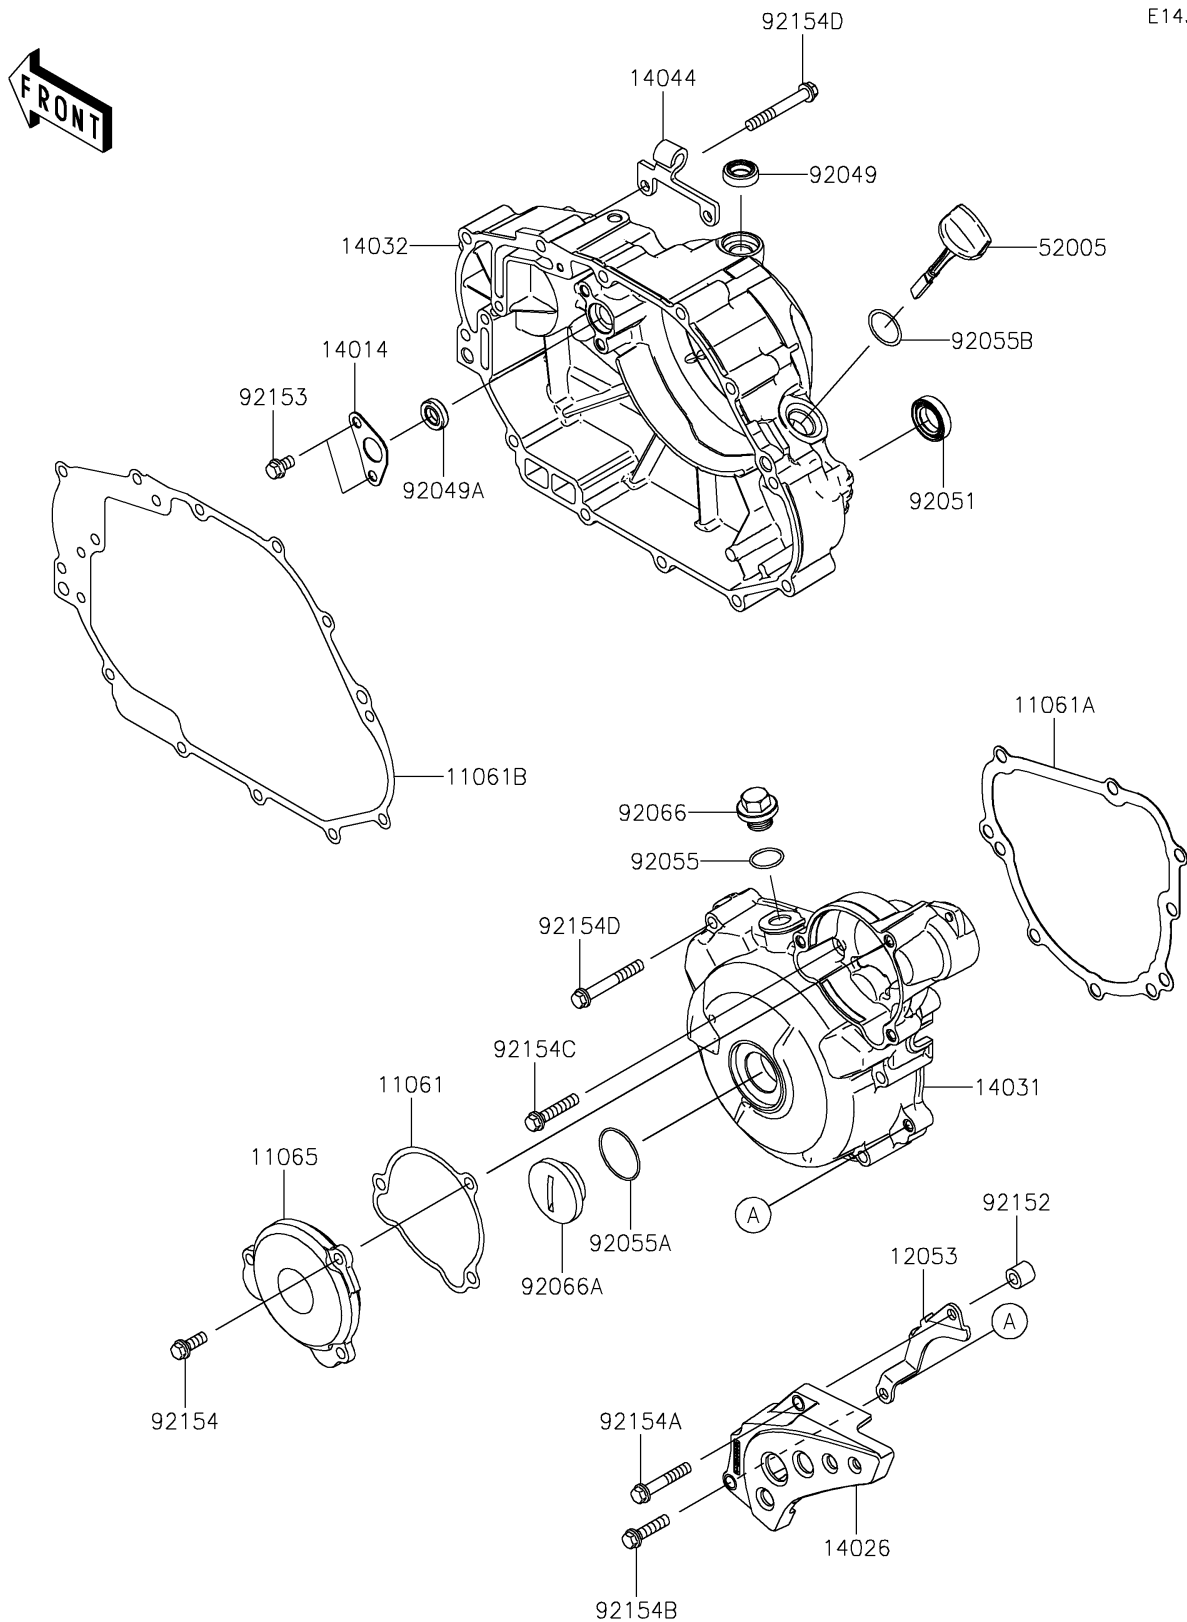

2024 KLX150L (Indonesia Only)

PARTS DIAGRAM

Engine Cover(s)

E1431

2024 KLX150L (Indonesia Only)

PARTS LIST

Engine Cover(s)

ITEM NAME	PART NUMBER	QUANTITY
-----------	-------------	----------
