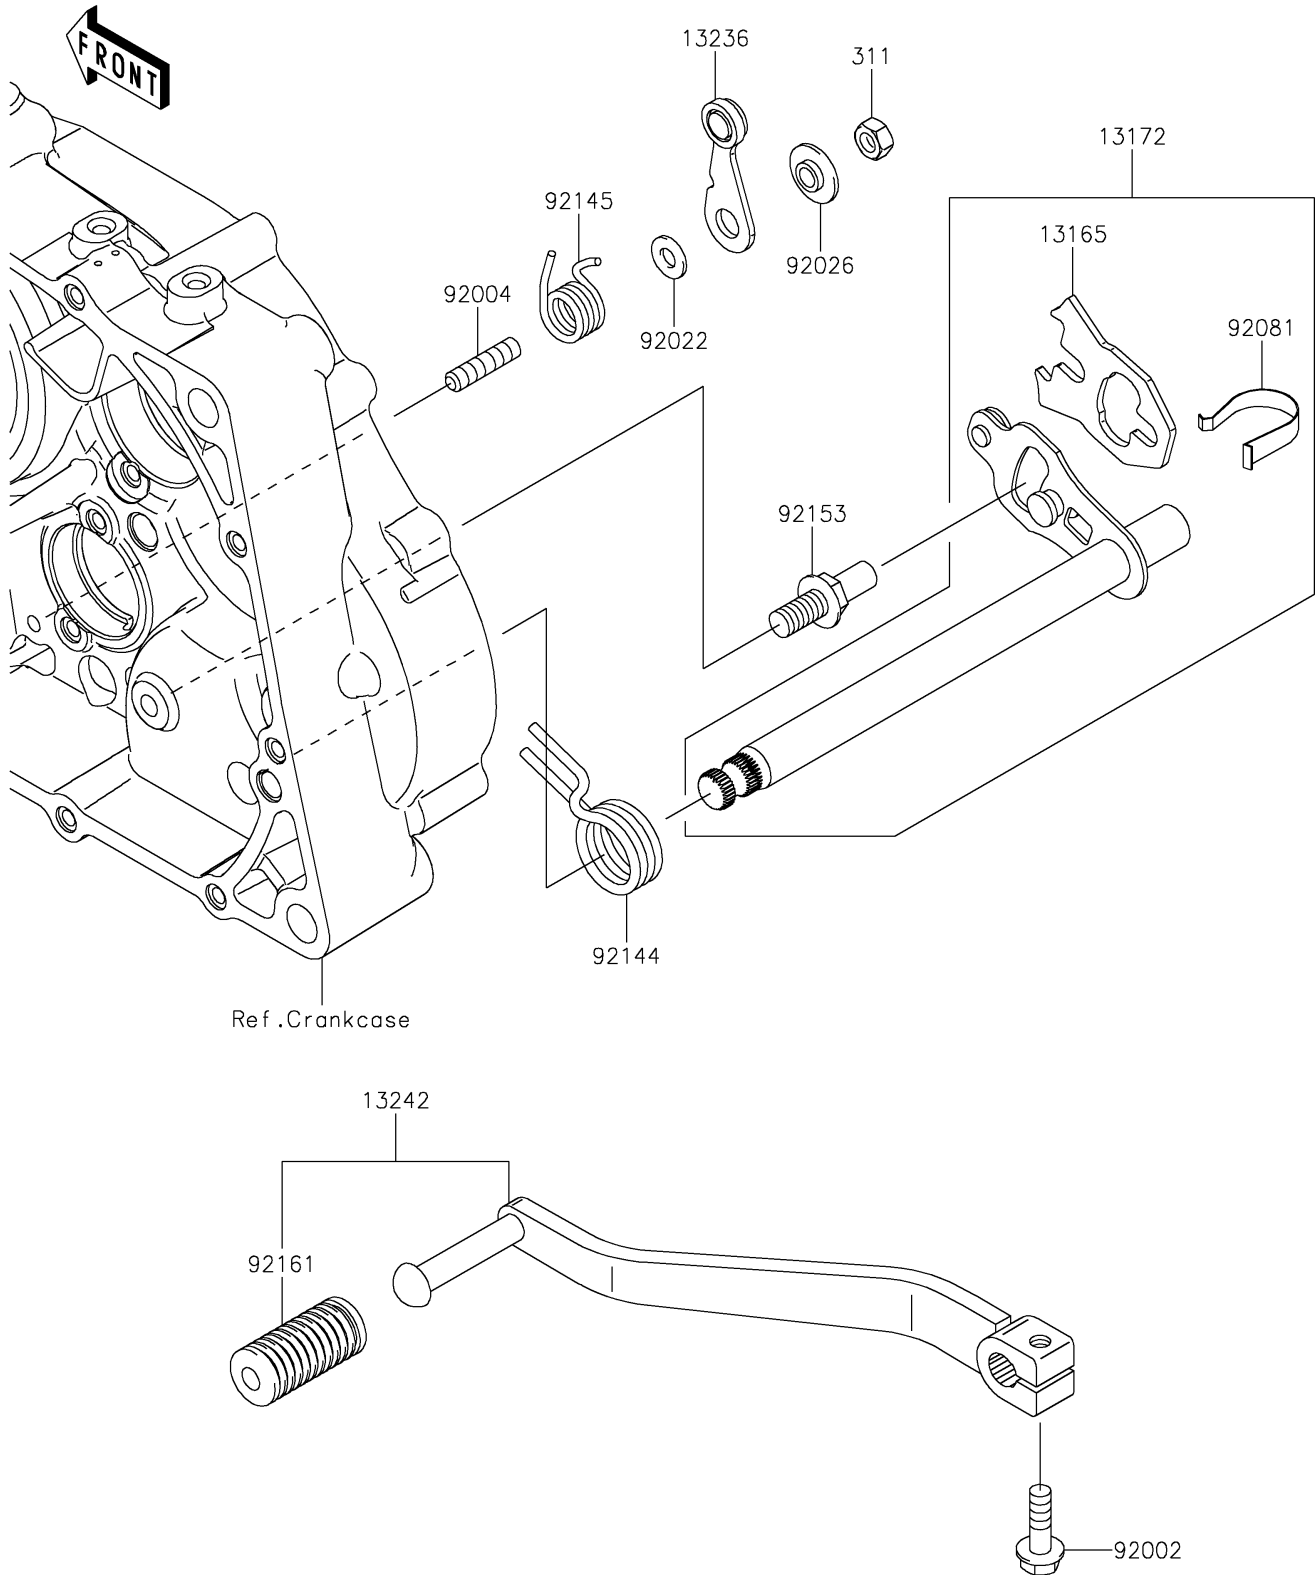

2024 KLX150L (Indonesia Only)

PARTS DIAGRAM

Gear Change Mechanism

E1370

2024 KLX150L (Indonesia Only)

PARTS LIST

Gear Change Mechanism

ITEM NAME	PART NUMBER	QUANTITY
-----------	-------------	----------
