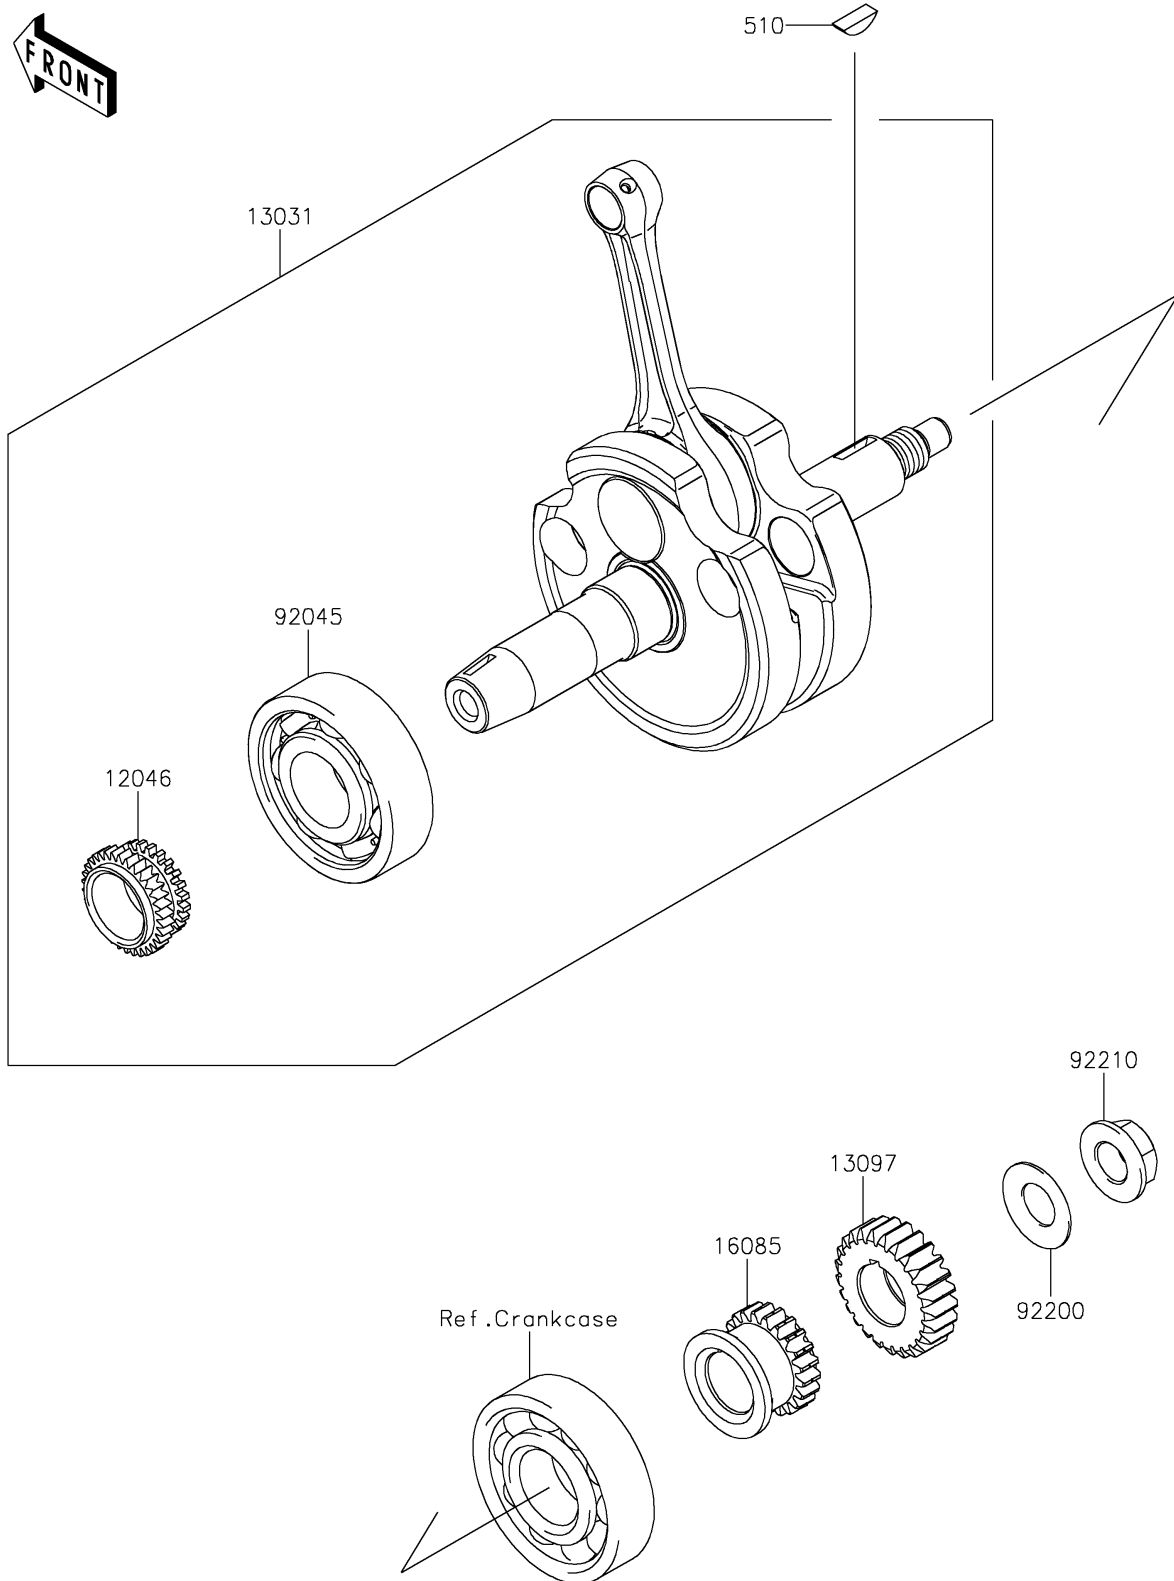

2024 KLX150L (Indonesia Only)

PARTS DIAGRAM

Crankshaft

E1321

2024 KLX150L (Indonesia Only)

PARTS LIST

Crankshaft

ITEM NAME	PART NUMBER	QUANTITY
-----------	-------------	----------
