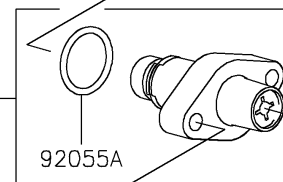

92055A

92154C

92055

92154

411

92154B

92154B