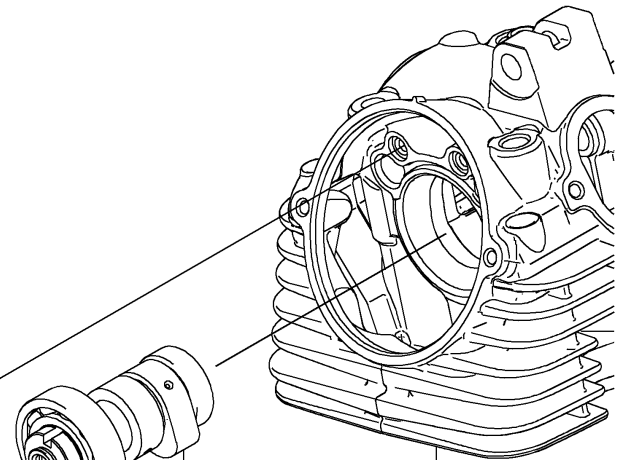

2024 KLX150L (Indonesia Only)

PARTS DIAGRAM

Camshaft(s)/Tensioner

E1230

('24)

12046

14014
92172

92057

49118

Ref. Cylinder Head

12046A

92122

92154A

12053A

Ref. Cylinder/Piston(s)

12053

2024 KLX150L (Indonesia Only)

PARTS LIST

Camshaft(s)/Tensioner

ITEM NAME	PART NUMBER	QUANTITY
-----------	-------------	----------
