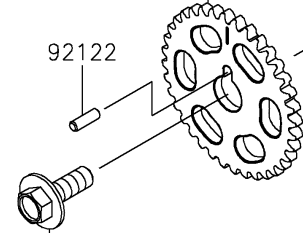

2024 KLX150L (Indonesia Only)

PARTS DIAGRAM

Camshaft(s)/Tensioner

E1230

('24)

12046

14014
92172

92057

49118

Ref. Cylinder Head

12046A

92122

92154A

12053A

Ref. Cylinder/Piston(s)

12053

2024 KLX150L (Indonesia Only)

PARTS LIST

Camshaft(s)/Tensioner

ITEM NAME	PART NUMBER	QUANTITY
-----------	-------------	----------
