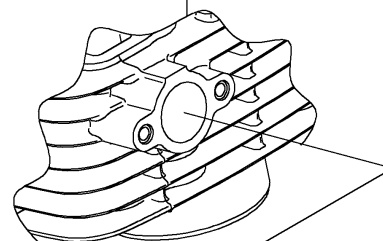

2024 KLX150L (Indonesia Only)

PARTS DIAGRAM

Camshaft(s)/Tensioner

E1230

('24)

12046

14014
92172

92057

49118

Ref. Cylinder Head

12046A

92122

92154A

12053A

Ref. Cylinder/Piston(s)

12053

2024 KLX150L (Indonesia Only)

PARTS LIST

Camshaft(s)/Tensioner

ITEM NAME	PART NUMBER	QUANTITY
-----------	-------------	----------
