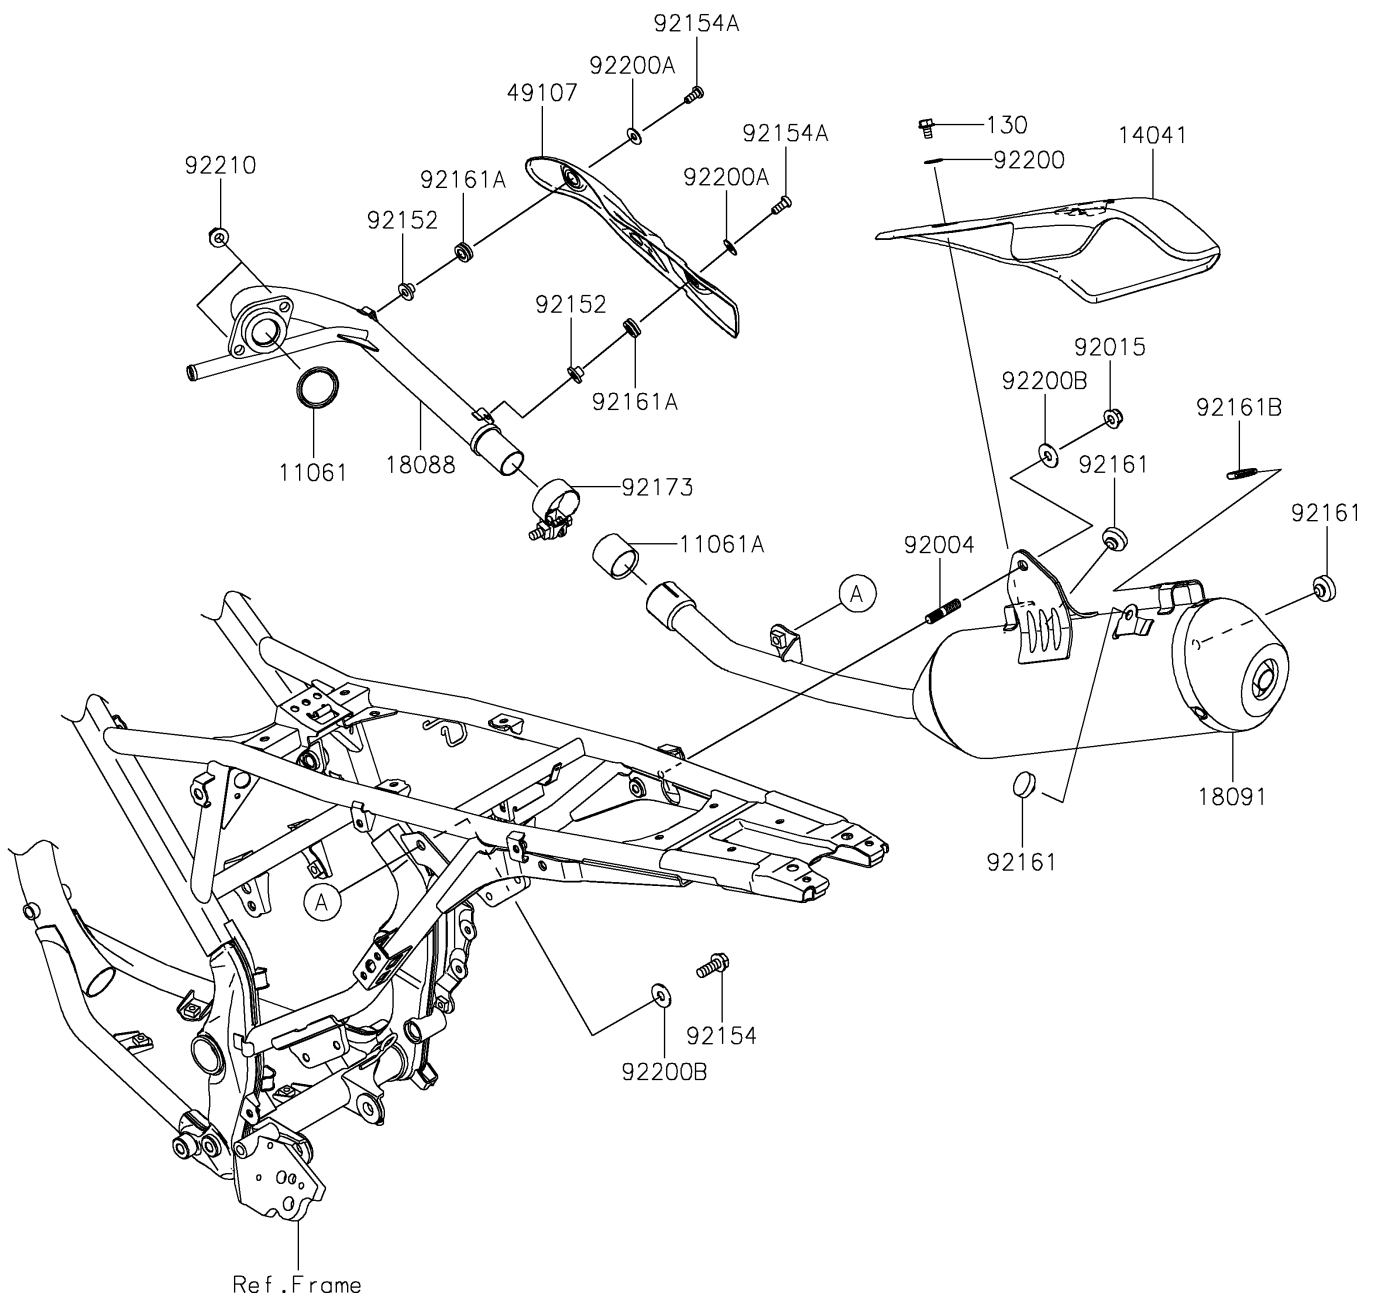

2024 KLX150L (Indonesia Only)

PARTS DIAGRAM

Muffler(s)

E1140

2024 KLX150L (Indonesia Only)

PARTS LIST

Muffler(s)

ITEM NAME	PART NUMBER	QUANTITY
-----------	-------------	----------
