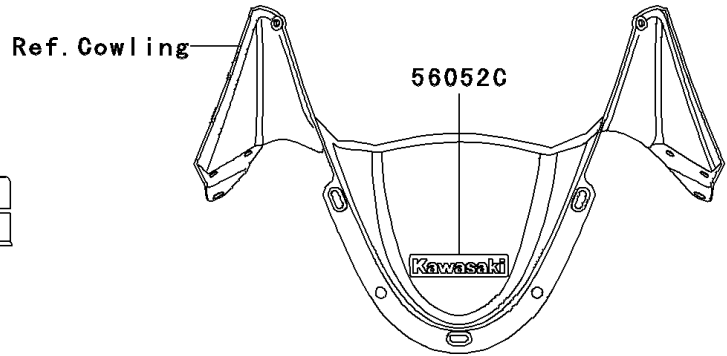

2004 ZZR1200

PARTS DIAGRAM

Decals(Silver)(C3)

F2861E

2004 ZZR1200

PARTS LIST

Decals(Silver)(C3)

ITEM NAME	PART NUMBER	QUANTITY
MARK,K.KAWASAKI (Ref # 56052)	56052-1202	1
MARK,FUEL TANK,LH,KAWASAKI (Ref # 56052A)	56052-1667	1
MARK,FUEL TANK,RH,KAWASAKI (Ref # 56052B)	56052-1668	1
MARK,FRONT,KAWASAKI (Ref # 56052C)	56052-1726	1
MARK,LWR COWLING,LH,ZZR1200 (Ref # 56052D)	56052-1879	1
MARK,LWR COWLING,RH,ZZR1200 (Ref # 56052E)	56052-1880	1