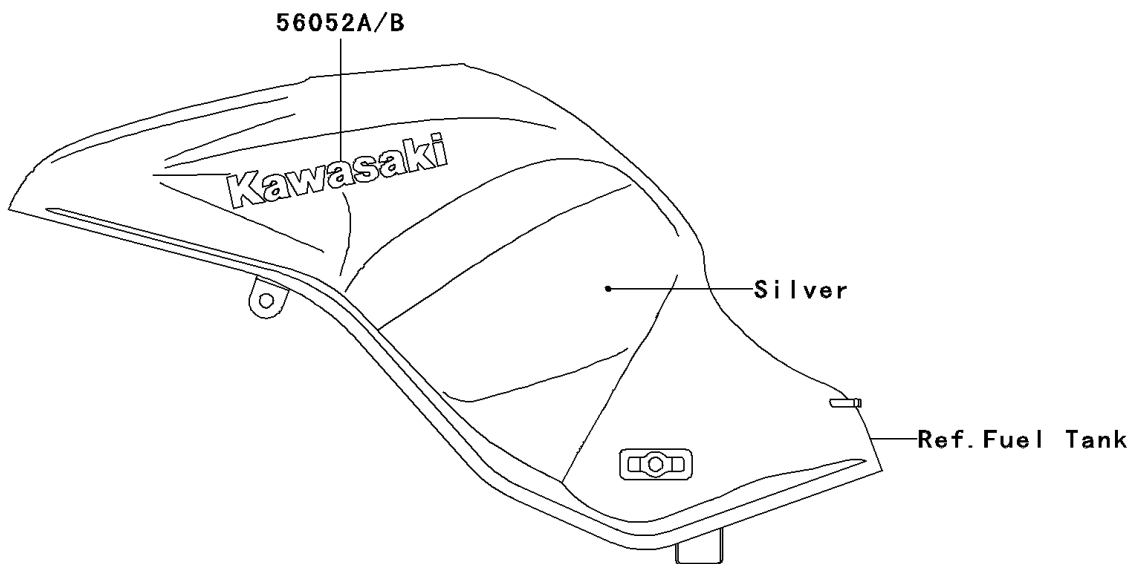

2004 ZZR1200

PARTS DIAGRAM

Decals(Silver)(C3)

F2861E

2004 ZZR1200

PARTS LIST

Decals(Silver)(C3)

ITEM NAME	PART NUMBER	QUANTITY
MARK,K.KAWASAKI (Ref # 56052)	56052-1202	1
MARK,FUEL TANK,LH,KAWASAKI (Ref # 56052A)	56052-1667	1
MARK,FUEL TANK,RH,KAWASAKI (Ref # 56052B)	56052-1668	1
MARK,FRONT,KAWASAKI (Ref # 56052C)	56052-1726	1
MARK,LWR COWLING,LH,ZZR1200 (Ref # 56052D)	56052-1879	1
MARK,LWR COWLING,RH,ZZR1200 (Ref # 56052E)	56052-1880	1