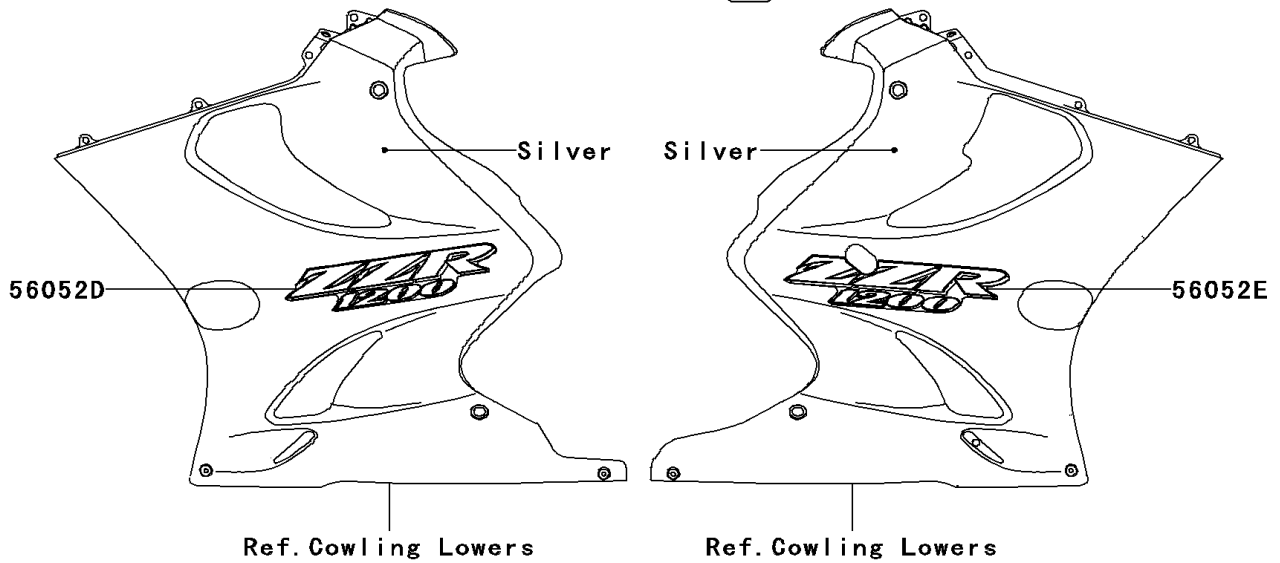

2004 ZZR1200

PARTS DIAGRAM

Decals(Silver)(C3)

F2861E

2004 ZZR1200

PARTS LIST

Decals(Silver)(C3)

ITEM NAME	PART NUMBER	QUANTITY
MARK,K.KAWASAKI (Ref # 56052)	56052-1202	1
MARK,FUEL TANK,LH,KAWASAKI (Ref # 56052A)	56052-1667	1
MARK,FUEL TANK,RH,KAWASAKI (Ref # 56052B)	56052-1668	1
MARK,FRONT,KAWASAKI (Ref # 56052C)	56052-1726	1
MARK,LWR COWLING,LH,ZZR1200 (Ref # 56052D)	56052-1879	1
MARK,LWR COWLING,RH,ZZR1200 (Ref # 56052E)	56052-1880	1