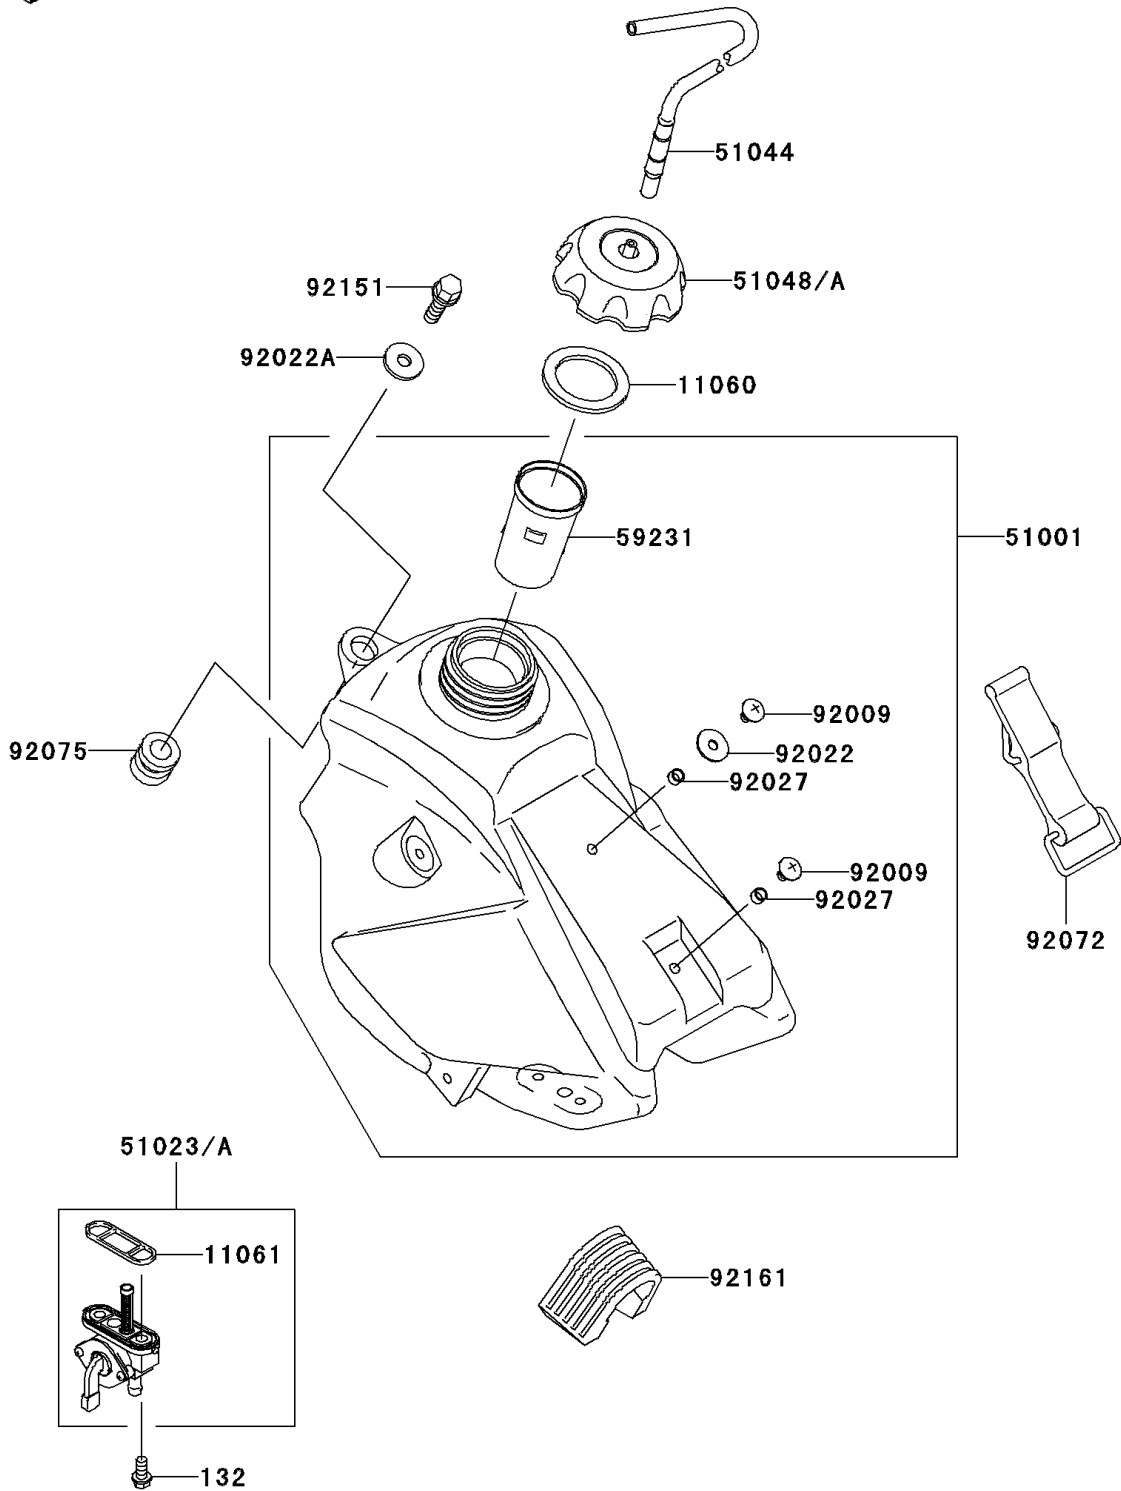

2009 KX™ 65

PARTS DIAGRAM

Fuel Tank

F2410

2009 KX™ 65

PARTS LIST

Fuel Tank

ITEM NAME

PART NUMBER

QUANTITY
