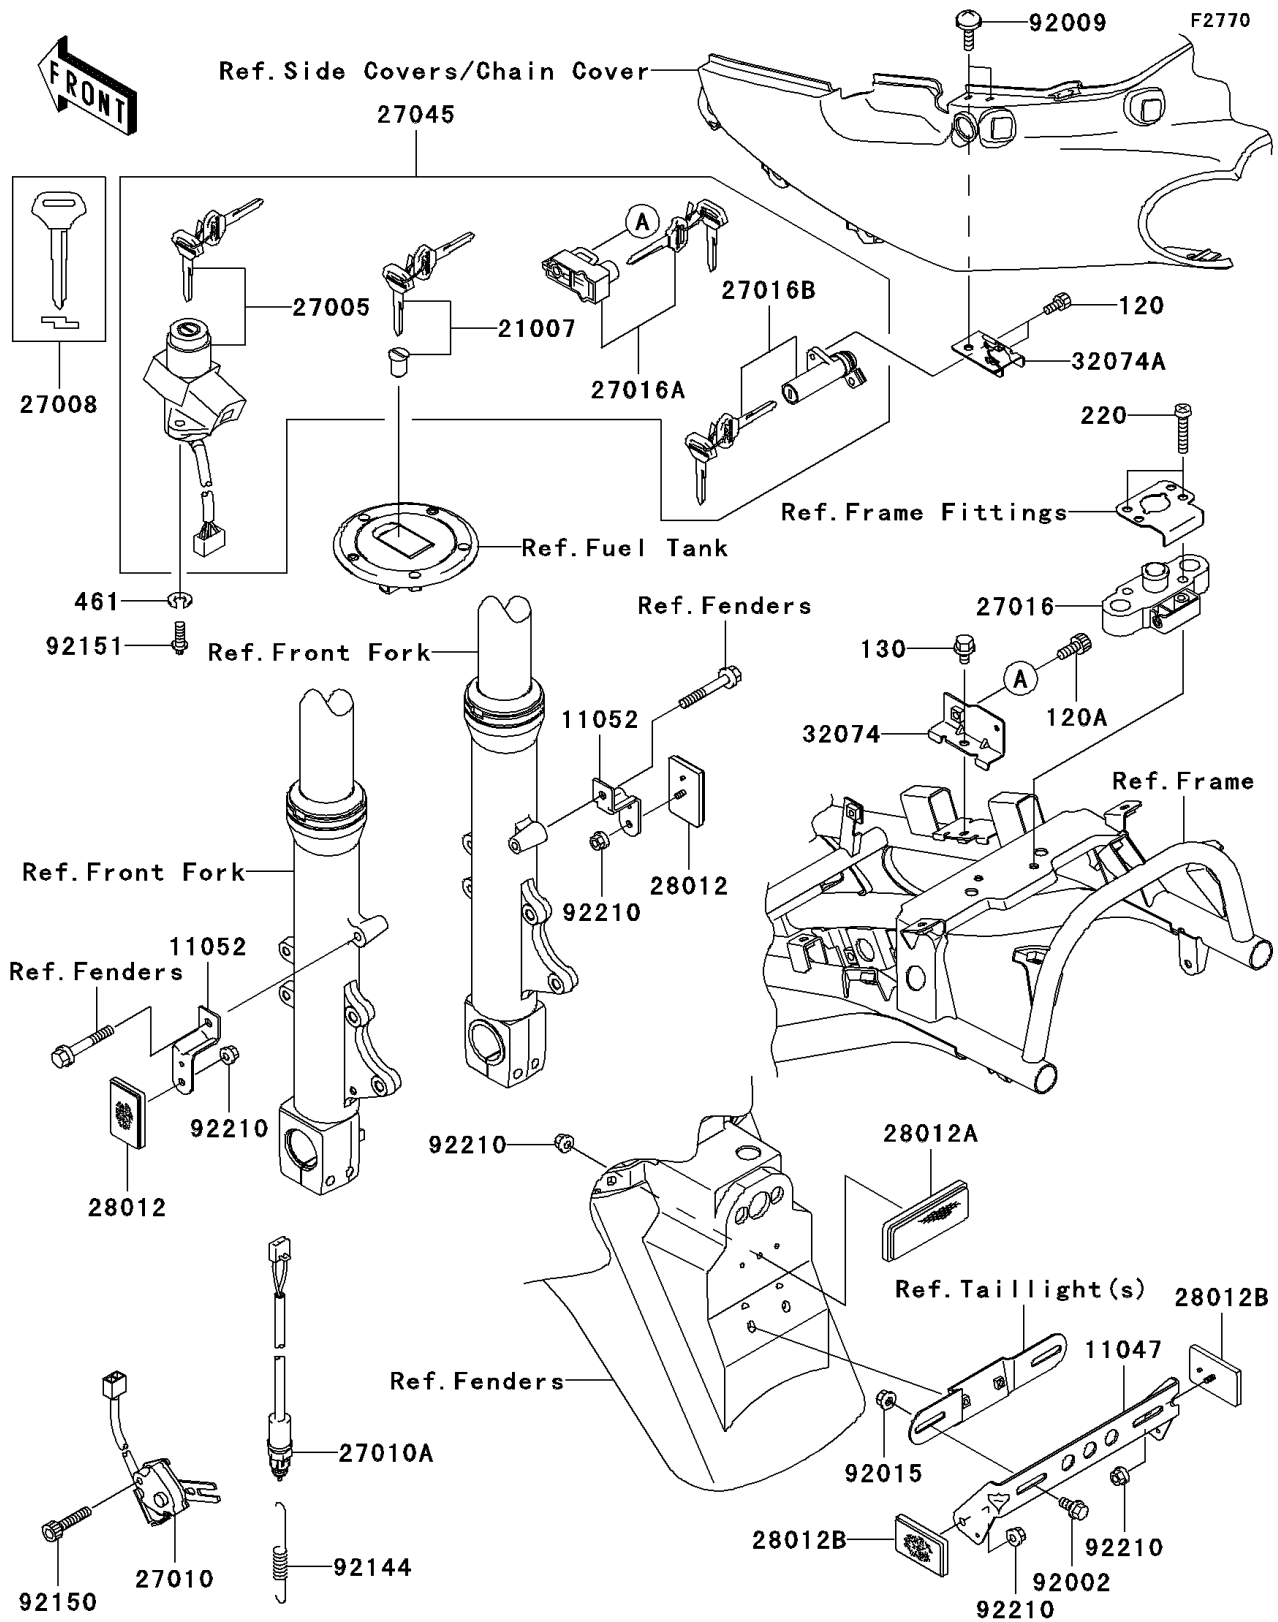

2004 ZZR1200

PARTS DIAGRAM

Ignition Switch/Locks/Reflectors