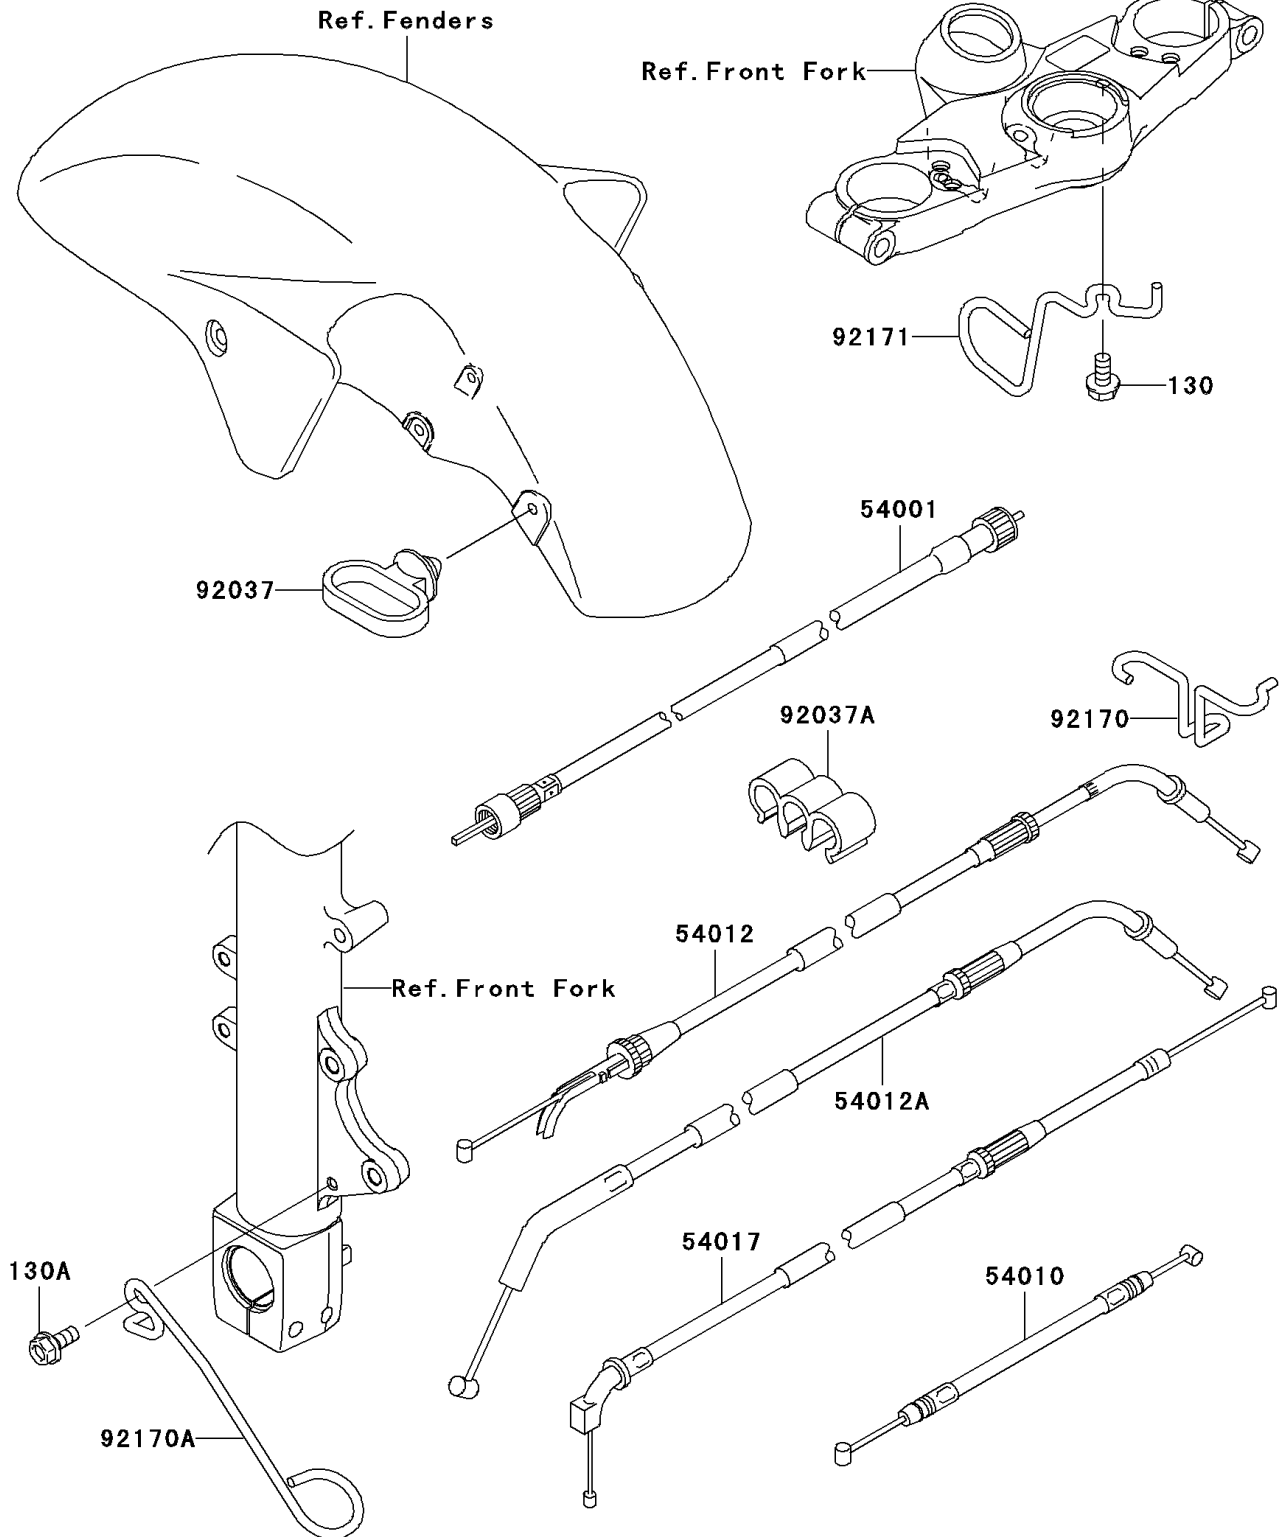

## PARTS DIAGRAM

### Cables

F2540

## PARTS LIST

### Cables

ITEM NAME	PART NUMBER	QUANTITY
BOLT-FLANGED (Ref # 130)	130L0612	1
BOLT-FLANGED,6X14 (Ref # 130A)	130V0614	1
CABLE-SPEEDMETER (Ref # 54001)	54001-1259	1
CABLE,SEAT LOCK (Ref # 54010)	54010-1128	1
CABLE-THROTTLE,OPENING (Ref # 54012)	54012-1652	1
CABLE-THROTTLE,CLOSING (Ref # 54012A)	54012-1653	1
CABLE-STARTER (Ref # 54017)	54017-1089	1
CLAMP,CABLE (Ref # 92037)	92037-1459	1
CLAMP,CABLE (Ref # 92037A)	92037-1697	1
CLAMP,CABLE (Ref # 92170)	92170-1207	1
CLAMP,CABLE (Ref # 92170A)	92170-1669	1
CLAMP,CABLE (Ref # 92171)	92171-1508	1