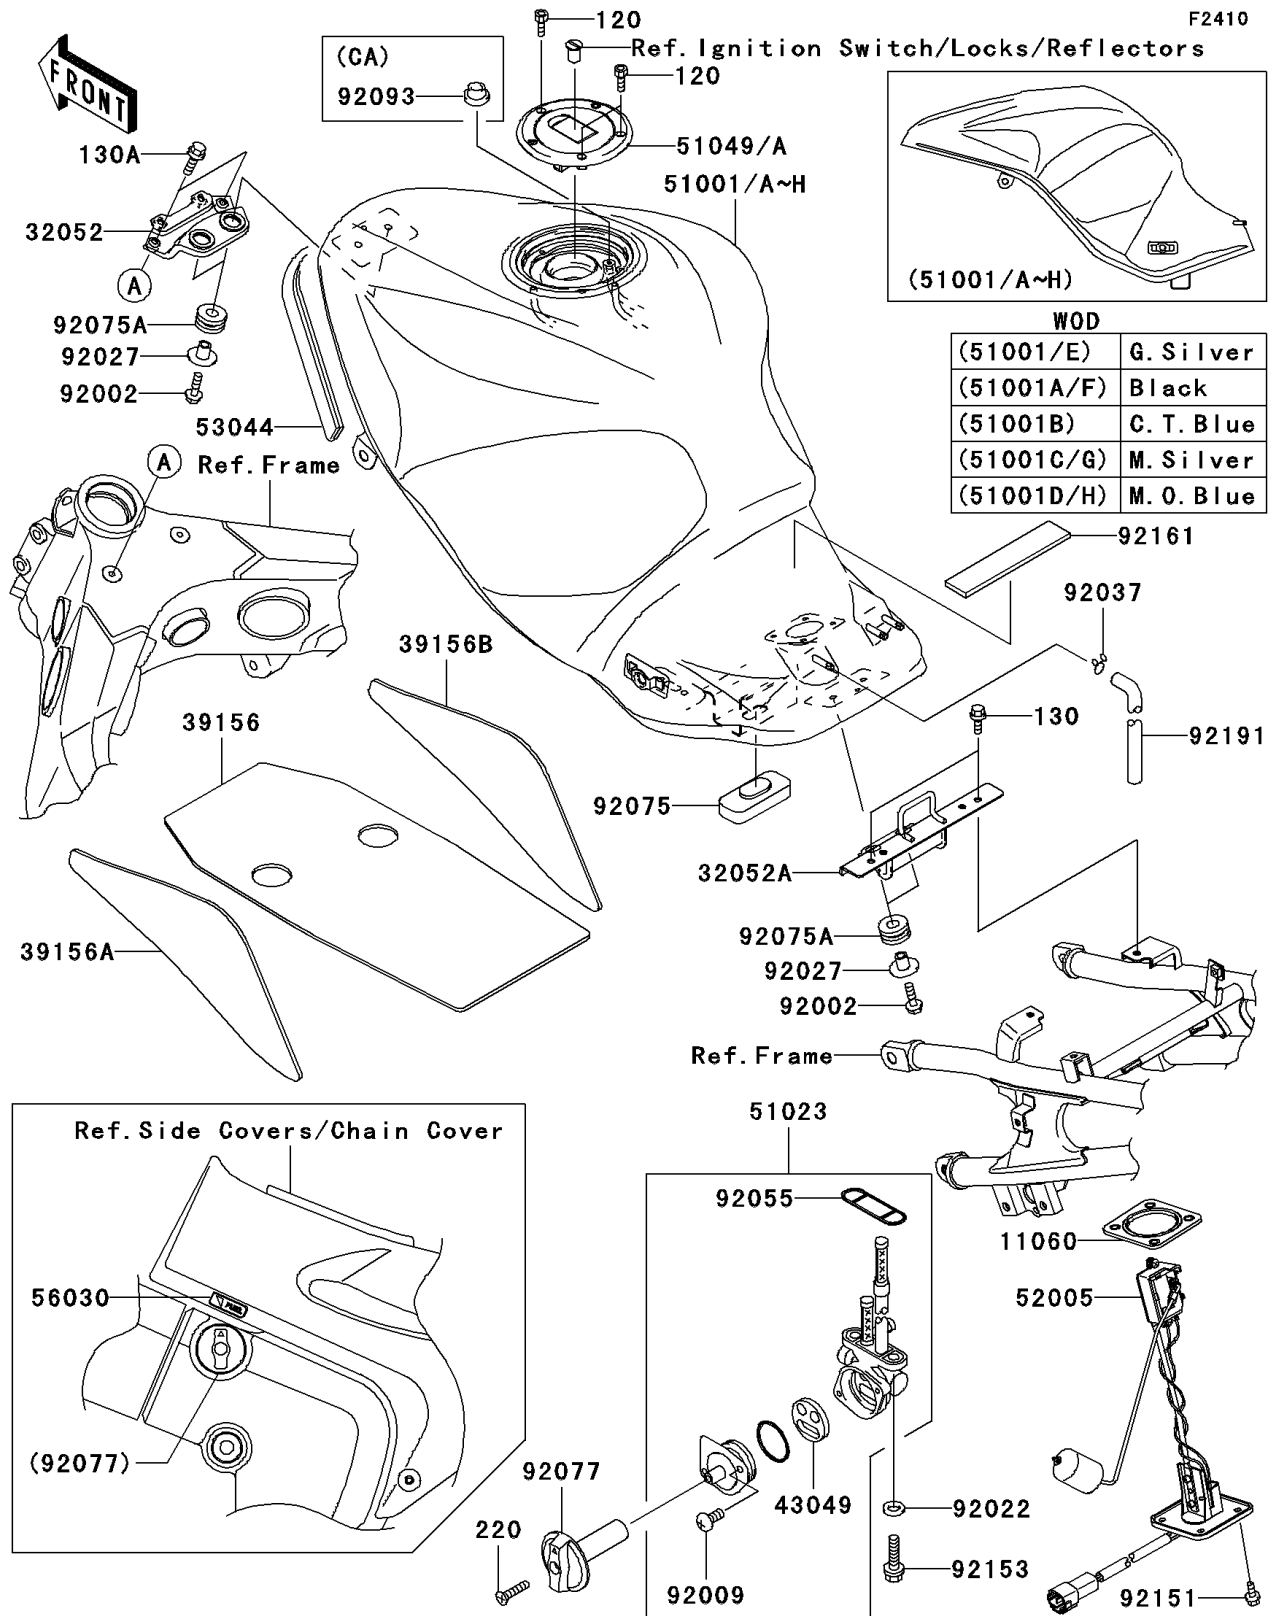

2004 ZZR1200

PARTS DIAGRAM

Fuel Tank

2004 ZZR1200

PARTS LIST

Fuel Tank

ITEM NAME	PART NUMBER	QUANTITY
GASKET,FUEL GAUGE (Ref # 11060)	11060-1952	1
BRACKET-TANK,FR (Ref # 32052)	32052-1559	1
BRACKET-TANK,RR (Ref # 32052A)	32052-1560	1
PAD,FUEL TANK,CNT (Ref # 39156)	39156-1709	1
PAD,FUEL TANK,LH (Ref # 39156A)	39156-1710	1
PAD,FUEL TANK,RH (Ref # 39156B)	39156-1711	1
PACKING,TAP VALVE (Ref # 43049)	43049-1099	1
TAP-ASSY,FUEL (Ref # 51023)	51023-1368	1
CAP-TANK,FUEL (Ref # 51049A)	51049-1127	1
GAUGE,FUEL (Ref # 52005)	52005-1155	1
TRIM,L=600 (Ref # 53044)	53044-1329	1
LABEL,FUEL TAP KNOB (Ref # 56030)	56030-1281	1
BOLT,6X20 (Ref # 92002)	92002-1237	4
SCREW,3X8 (Ref # 92009)	92009-1386	2
WASHER,6.2X11X1.5 (Ref # 92022)	92022-183	2
COLLAR,L=13.1 (Ref # 92027)	92027-251	4
CLAMP,TUBE (Ref # 92037)	92037-147	1
RING-O,FUEL TAP PACKING (Ref # 92055)	92055-1112	1
DAMPER,FUEL TANK,RR (Ref # 92075)	92075-1114	1
DAMPER (Ref # 92075A)	92075-1690	4
KNOB,FUEL TAP (Ref # 92077)	92077-1131	1
BOLT-SOCKET (Ref # 120)	120S0516	3
BOLT-FLANGED,6X16,BLACK (Ref # 130)	130J0616	2
BOLT-FLANGED (Ref # 130A)	130J0620	2
SCREW-PAN-CROSS (Ref # 220)	220F0416	1
BOLT,5X12 (Ref # 92151)	92151-1599	4
BOLT,FLANGED,6X25 (Ref # 92153)	92153-0514	2
DAMPER,FUEL TANK (Ref # 92161)	92161-1299	1
TUBE,DRAIN (Ref # 92191)	92191-1272	1

2004 ZZR1200

PARTS LIST

Fuel Tank

ITEM NAME	PART NUMBER	QUANTITY
TANK-COMP-FUEL,C.T.BLUE (Ref # 51001B)	51001-1672-235	1
TANK-COMP-FUEL,M.SILVER (Ref # 51001C)	51001-1672-473	1
TANK-COMP-FUEL,M.SILVER (Ref # 51001G)	51001-1673-473	1
SEAL,FUEL TANK CAP (Ref # 92093)	92093-1030	1