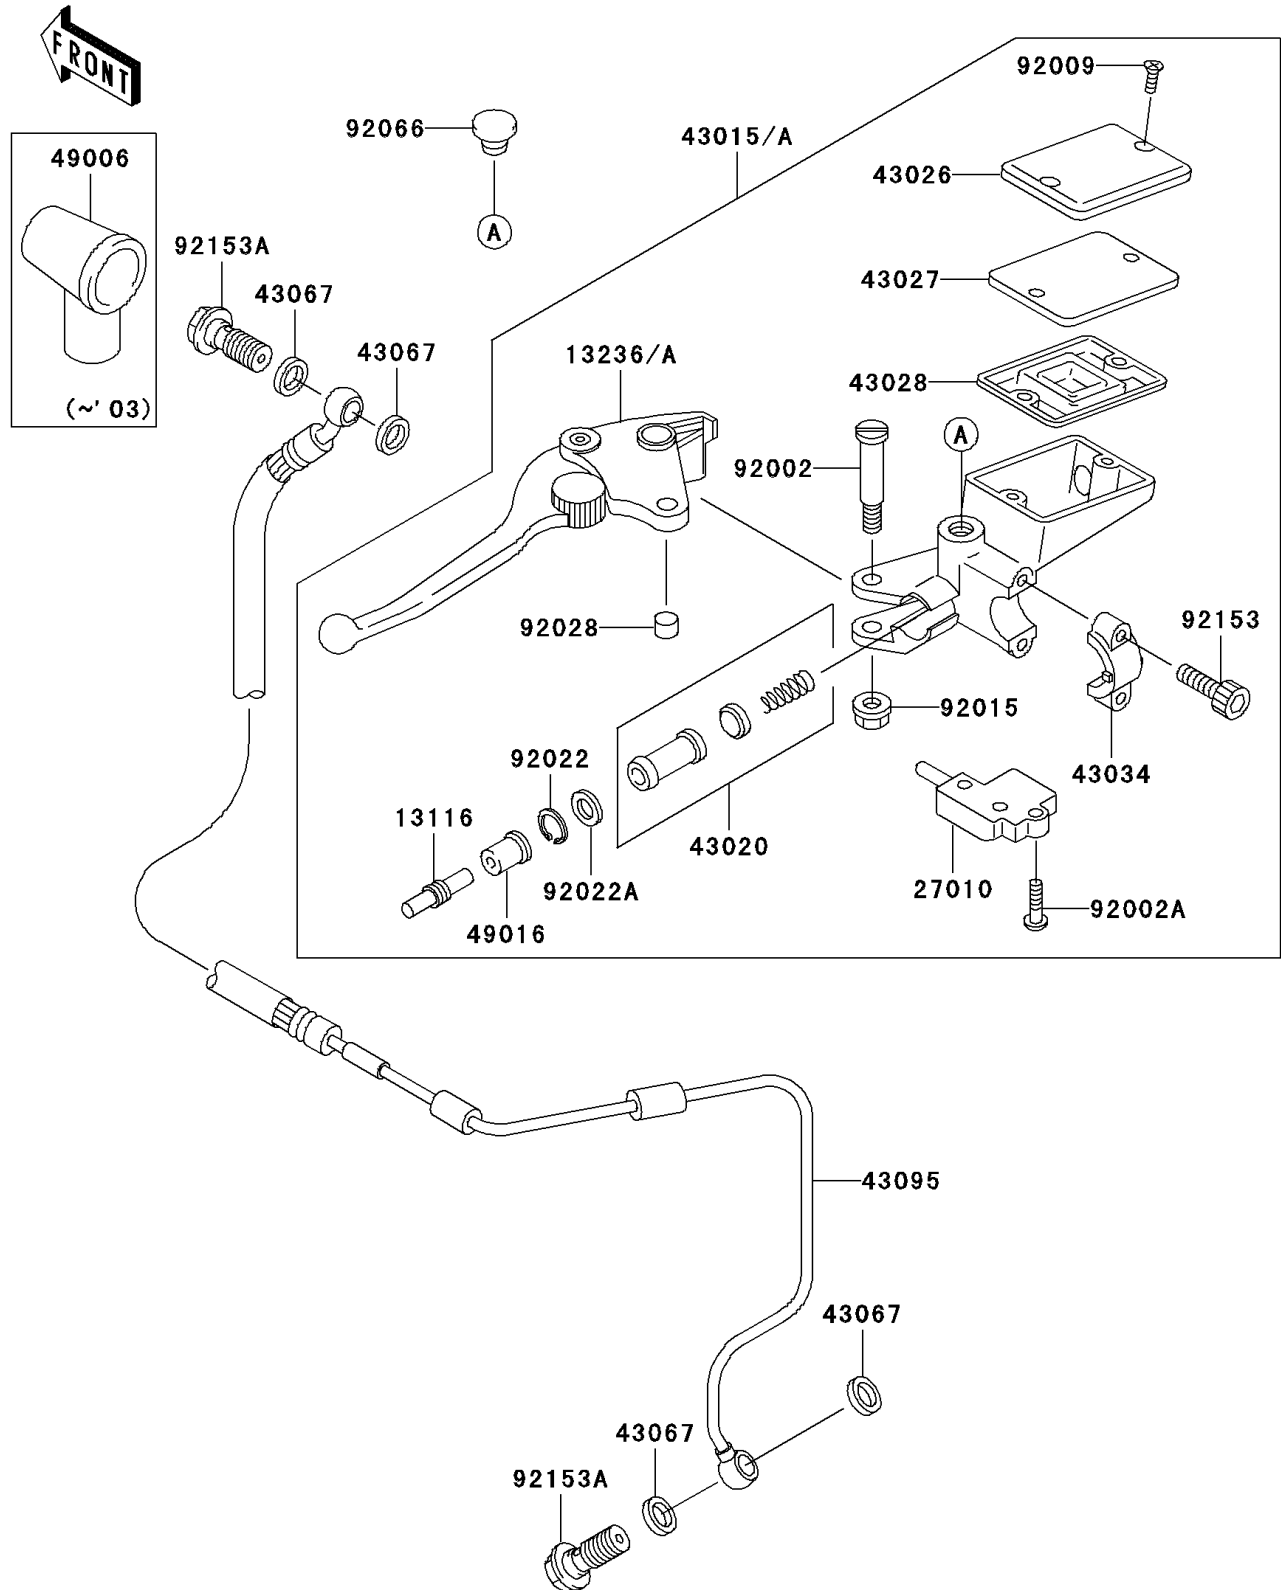

2004 ZZR1200

PARTS DIAGRAM

Clutch Master Cylinder

F2380

2004 ZZR1200

PARTS LIST

Clutch Master Cylinder

ITEM NAME	PART NUMBER	QUANTITY
ROD-PUSH,MASTER CYLINDER (Ref # 13116)	13116-1110	1
LEVER-COMP,CLUTCH (Ref # 13236A)	13236-1282	1
SWITCH,CLUTCH (Ref # 27010)	27010-1406	1
CYLINDER-ASSY-MASTER,CLUTCH (Ref # 43015)	43015-0019	1
PISTON-COMP-BRAKE,CLUTCH (Ref # 43020)	43020-1055	1
CAP-BRAKE (Ref # 43026)	43026-1076	1
PLATE-DIAPHRAGM (Ref # 43027)	43027-1055	1
DIAPHRAGM,MASTER CYLINDER (Ref # 43028)	43028-1058	1
HOLDER-BRAKE,MASTER CYLINDER (Ref # 43034)	43034-1054	1
WASHER,10.5X15X1.5 (Ref # 43067)	43067-001	4
HOSE-BRAKE,CLUTCH (Ref # 43095)	43095-1253	1
COVER-SEAL,MASTER CYLINDER (Ref # 49016)	49016-1044	1
BOLT,LEVER SET,BLACK (Ref # 92002)	92002-1322	1
SCREW,4X16 (Ref # 92002A)	92002-1325	1
SCREW,4MM (Ref # 92009)	92009-1458	2
NUT,FLANGED,6MM,BLACK (Ref # 92015)	92015-1233	1
CIRCLIP (Ref # 92022)	92022-1605	1
WASHER,PISTON (Ref # 92022A)	92022-1606	1
BUSHING,MASTER CYLINDER (Ref # 92028)	92028-1310	1
PLUG,9.5X8,POLYETHYLENE (Ref # 92066)	92066-1077	1
BOLT,SOCKET,6X20 (Ref # 92153)	92153-0417	2
BOLT,OIL,L=23 (Ref # 92153A)	92153-0627	2