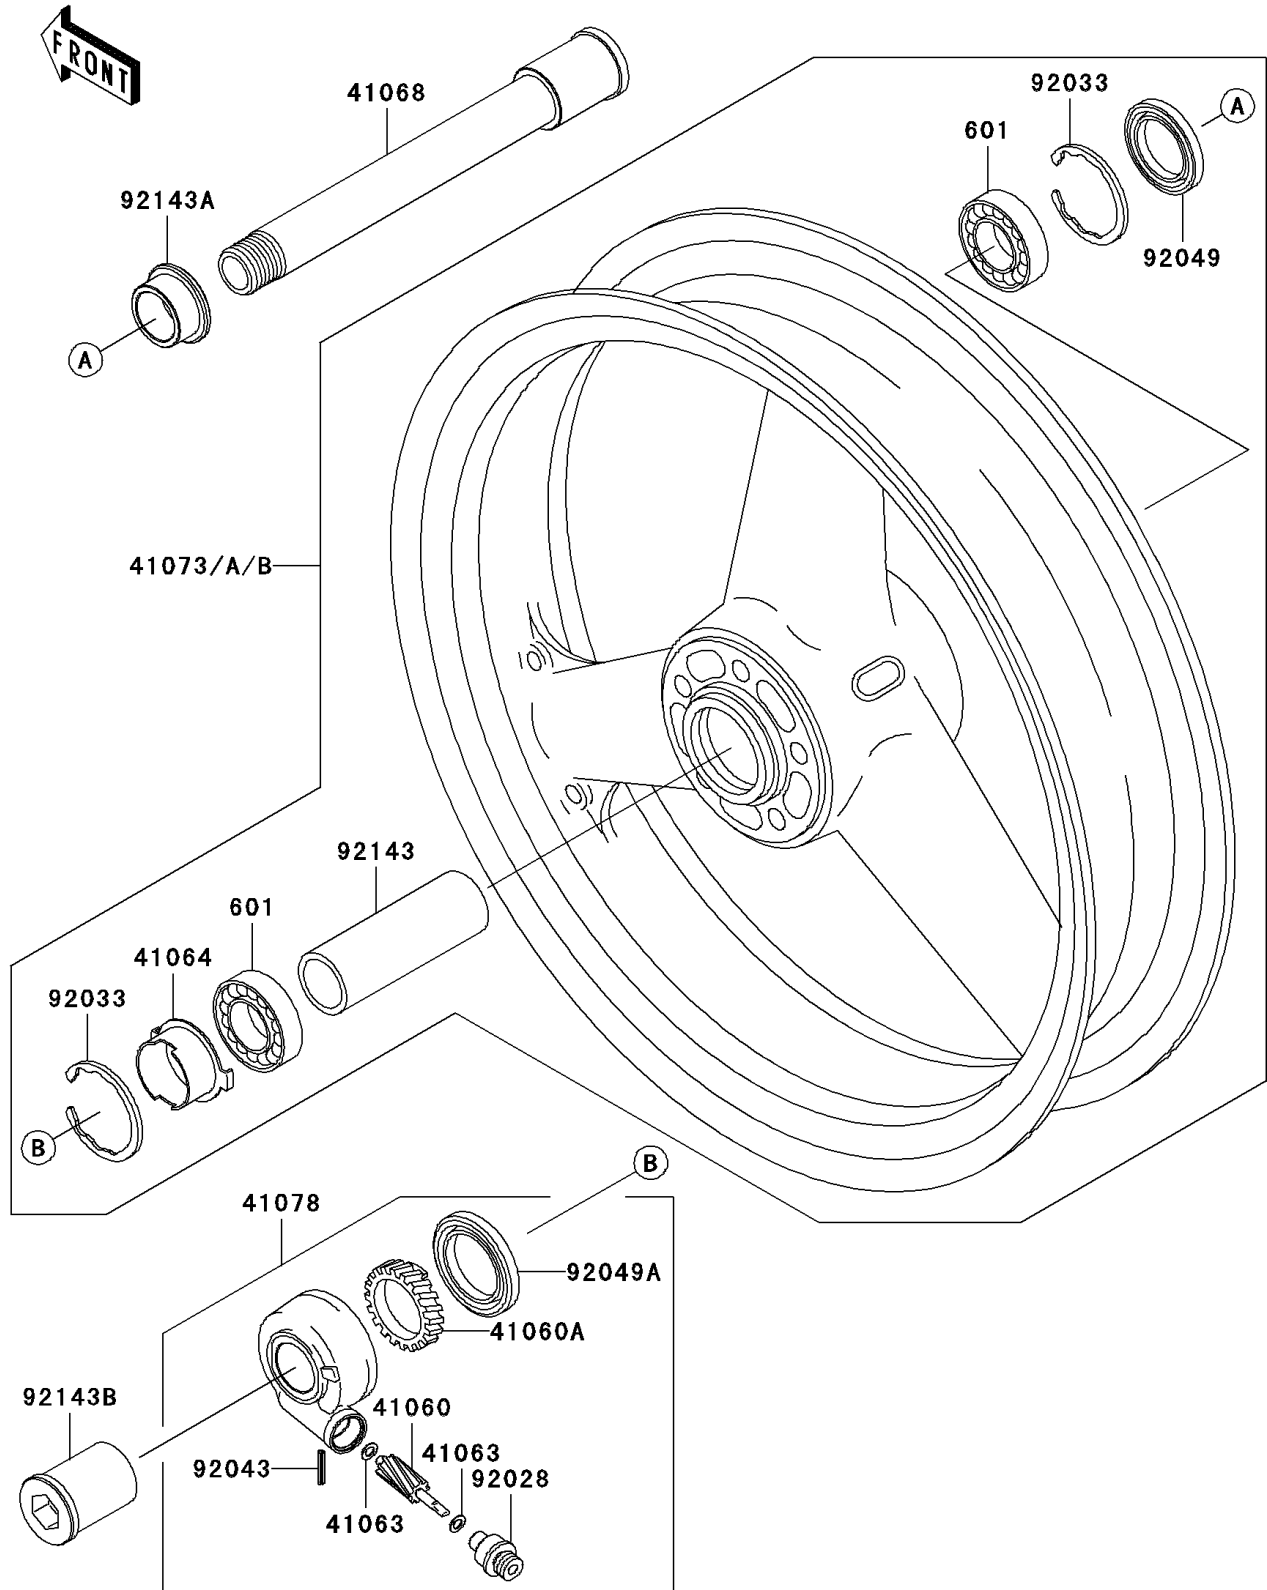

2004 ZZR1200

PARTS DIAGRAM

Front Wheel

F2230

2004 ZZR1200

PARTS LIST

Front Wheel

| ITEM NAME | PART NUMBER | QUANTITY |
|---|----------------|----------|
| BEARING-BALL,#6005UU (Ref # 601) | 601B6005UU | 2 |
| GEAR-METER SCREW,9T (Ref # 41060) | 41060-1140 | 1 |
| GEAR-METER SCREW,24T (Ref # 41060A) | 41060-1141 | 1 |
| WASHER,5.1X9X0.4 (Ref # 41063) | 41063-001 | 2 |
| RECEIVER-SPEEDOMETER (Ref # 41064) | 41064-1055 | 1 |
| AXLE,FR (Ref # 41068) | 41068-1327 | 1 |
| WHEEL-ASSY,FR,SILVER (Ref # 41073A) | 41073-1618-V5 | 1 |
| CASE-ASSY-METER GEAR (Ref # 41078) | 41078-1082 | 1 |
| BUSHING,METER GEAR CASE (Ref # 92028) | 92028-1634 | 1 |
| RING-SNAP,47MM (Ref # 92033) | 92033-1042 | 2 |
| PIN,SPRING,3X18 (Ref # 92043) | 92043-1454 | 1 |
| SEAL-OIL,BJN 32 47 5 (Ref # 92049) | 92049-1377 | 1 |
| SEAL-OIL,BJN-C2 35 52 5 (Ref # 92049A) | 92049-1378 | 1 |
| COLLAR,FR HUB,L=94 (Ref # 92143) | 92143-1476 | 1 |
| COLLAR,FR AXLE,RH,L=17.5 (Ref # 92143A) | 92143-1477 | 1 |
| COLLAR,FR AXLE,LH,L=44.5 (Ref # 92143B) | 92143-1478 | 1 |
| WHEEL-ASSY,FR,C.GOLD (Ref # 41073B) | 41073-1618-457 | 1 |