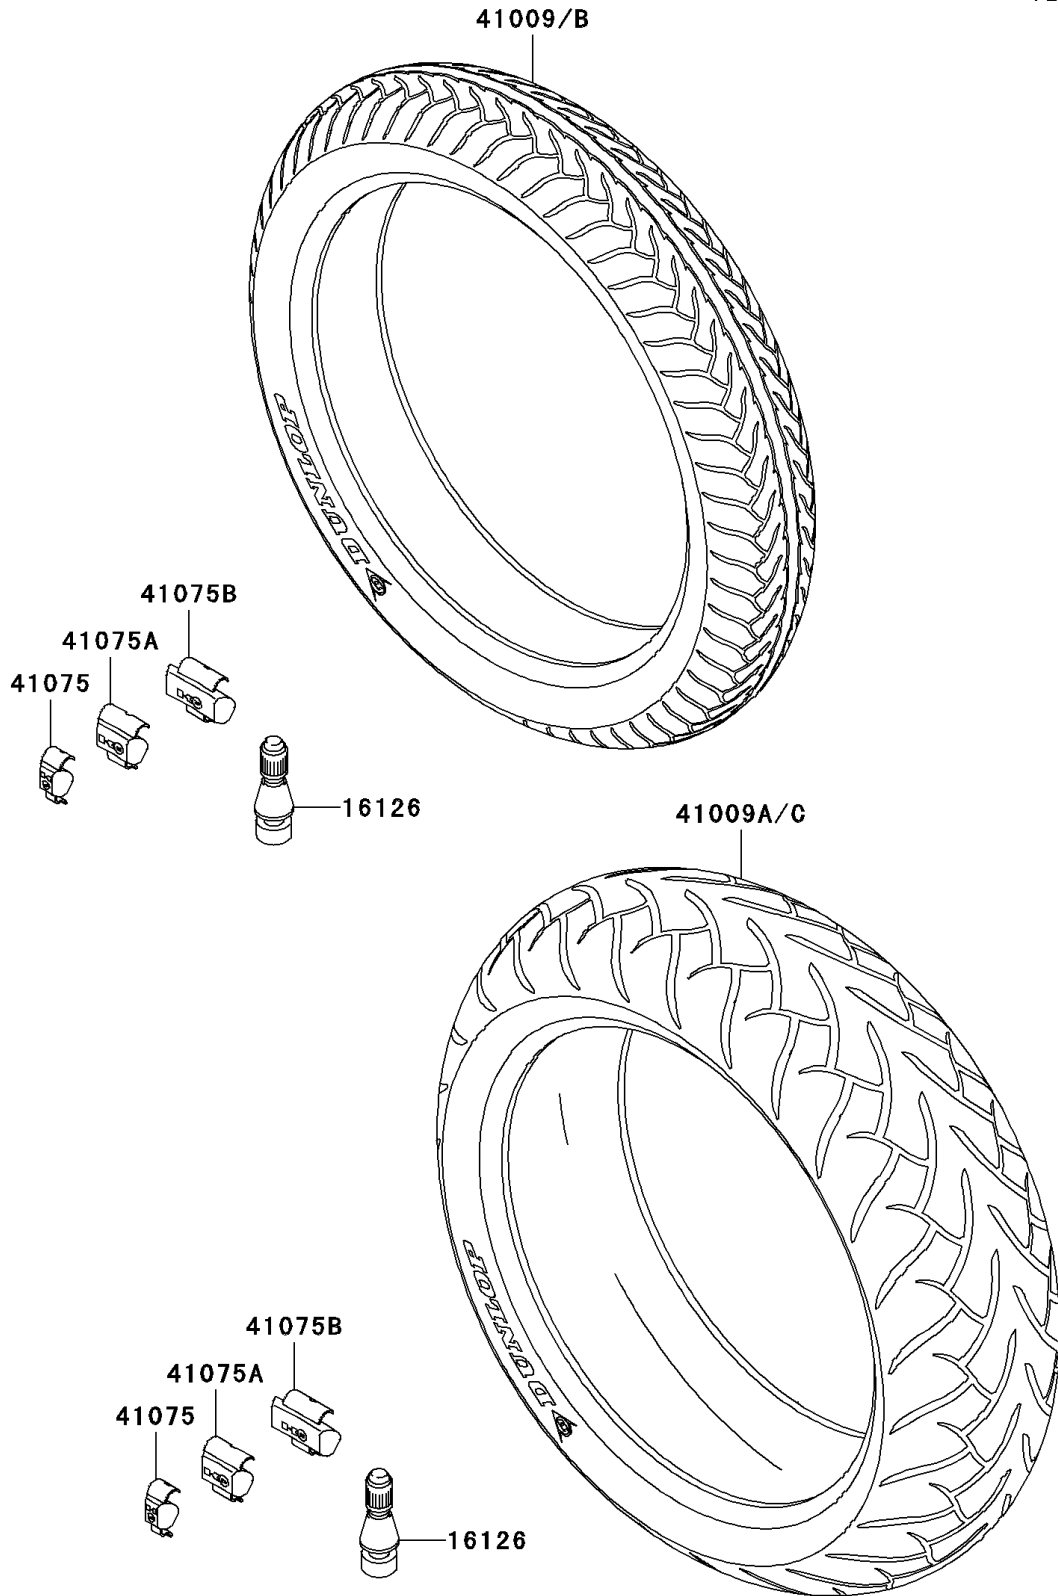

2004 ZZR1200

PARTS DIAGRAM

Tires

F2210

2004 ZZR1200

PARTS LIST

Tires

ITEM NAME	PART NUMBER	QUANTITY
VALVE,TIRE (Ref # 16126)	16126-1140	2
TIRE,FR,120/70ZR17(58W),D220FP (Ref # 41009)	41009-0004	1
TIRE,RR,180/55ZR17(73W),D220P (Ref # 41009A)	41009-0005	1
BALANCER-WHEEL,10G,SILVER (Ref # 41075)	41075-1014	AR
BALANCER-WHEEL,20G,SILVER (Ref # 41075A)	41075-1015	AR
BALANCER-WHEEL,30G,SILVER (Ref # 41075B)	41075-1016	AR