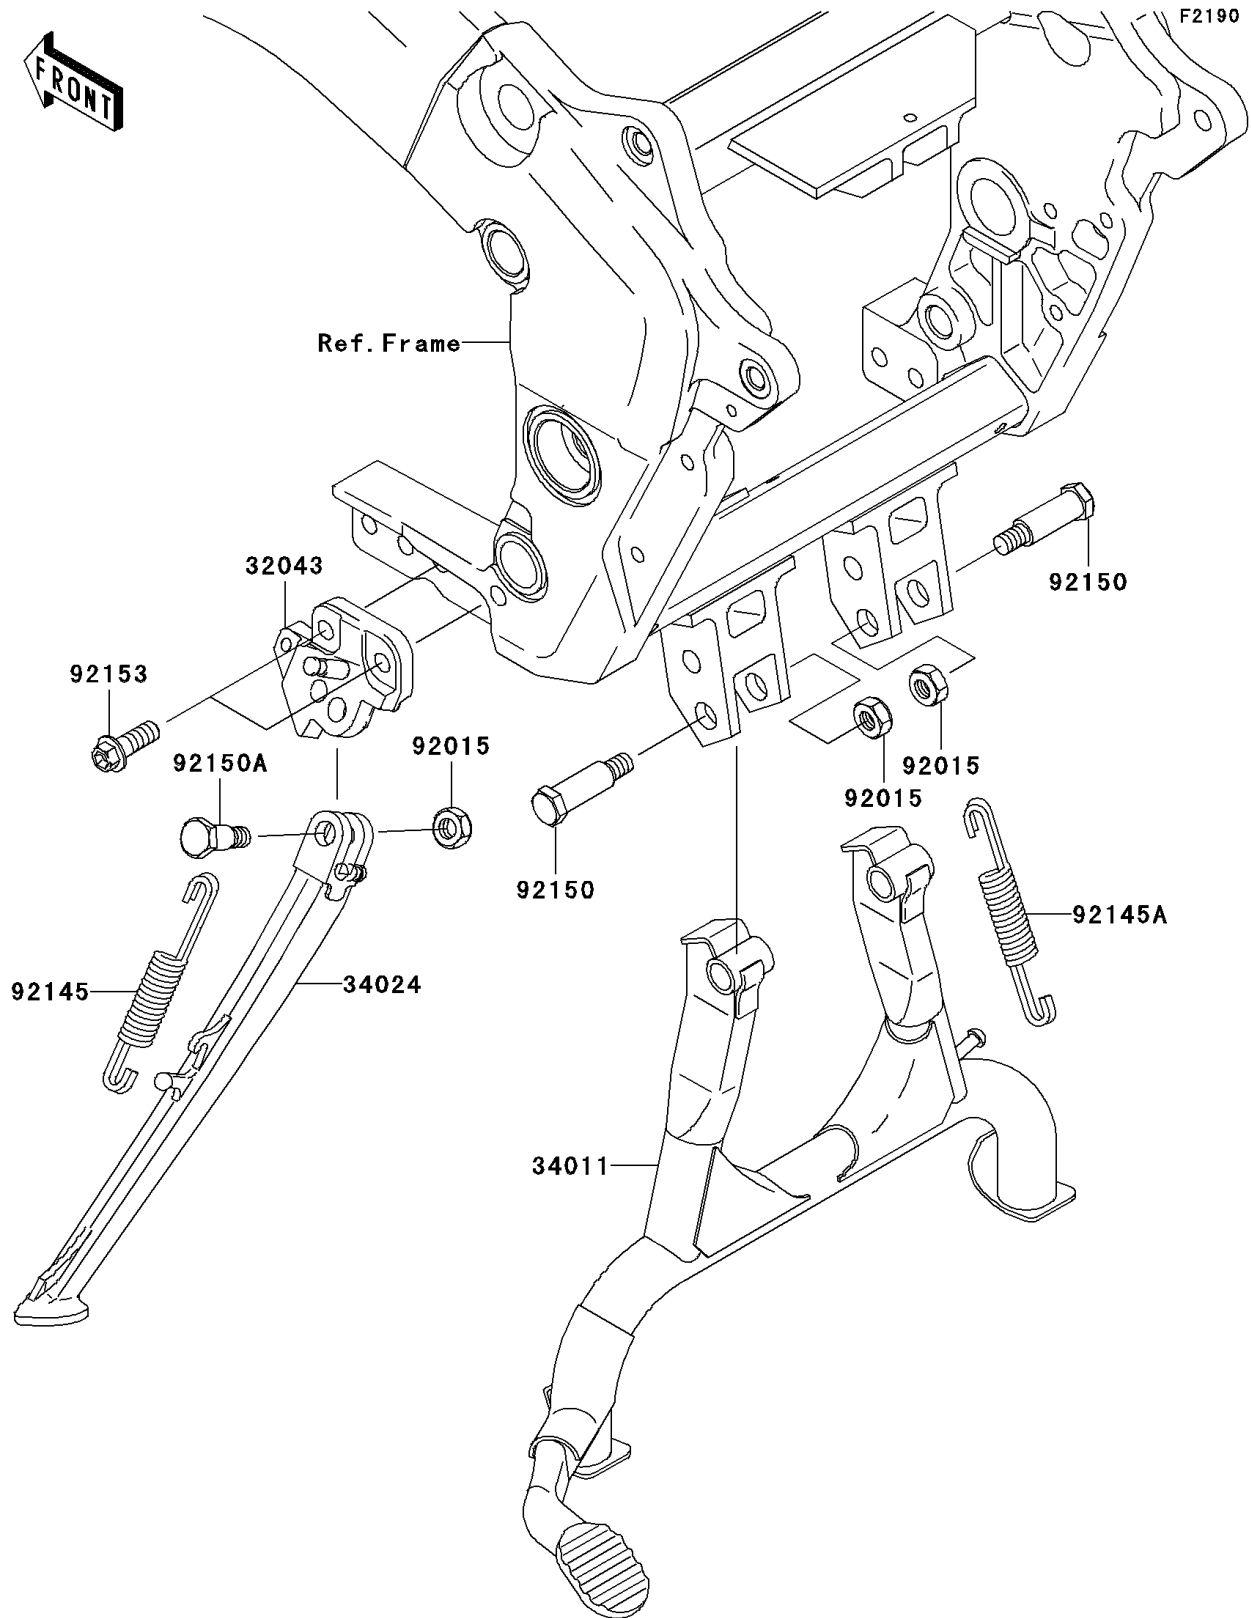

2004 ZZR1200

PARTS DIAGRAM

Stand(s)

2004 ZZR1200

PARTS LIST

Stand(s)

ITEM NAME	PART NUMBER	QUANTITY
BRACKET-STAND,SIDE,P.SILVER (Ref # 32043)	32043-1481-458	1
STAND-CENTER (Ref # 34011)	34011-1201	1
STAND-SIDE,P.SILVER (Ref # 34024)	34024-1391-458	1
NUT,LOCK,10MM,BLACK (Ref # 92015)	92015-1188	3
SPRING,SIDE STAND (Ref # 92145)	92145-0095	1
SPRING,CENTER STAND (Ref # 92145A)	92145-1550	1
BOLT,CENTER STAND,10MM (Ref # 92150)	92150-1112	2
BOLT,SIDE STAND (Ref # 92150A)	92150-1941	1
BOLT,FLANGED,10X28 (Ref # 92153)	92153-1217	2