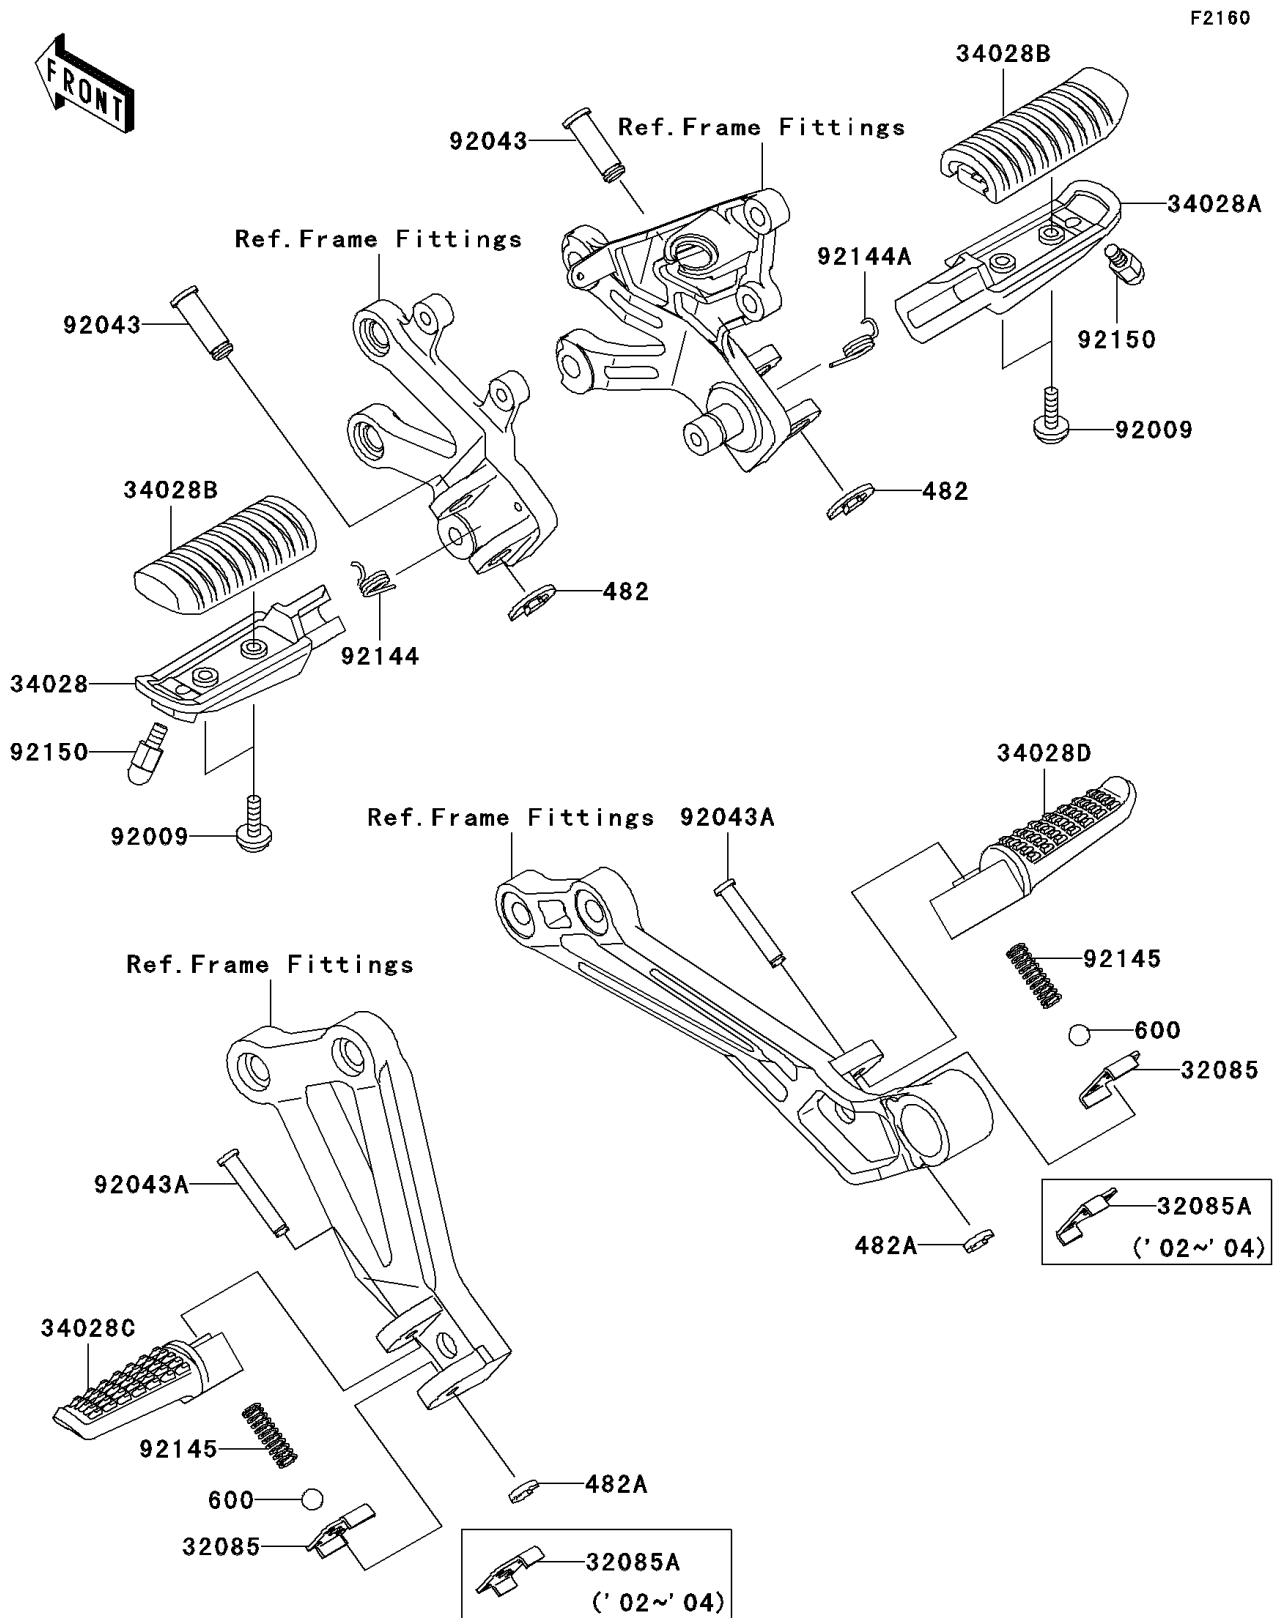

2004 ZZR1200

PARTS DIAGRAM

Footrests