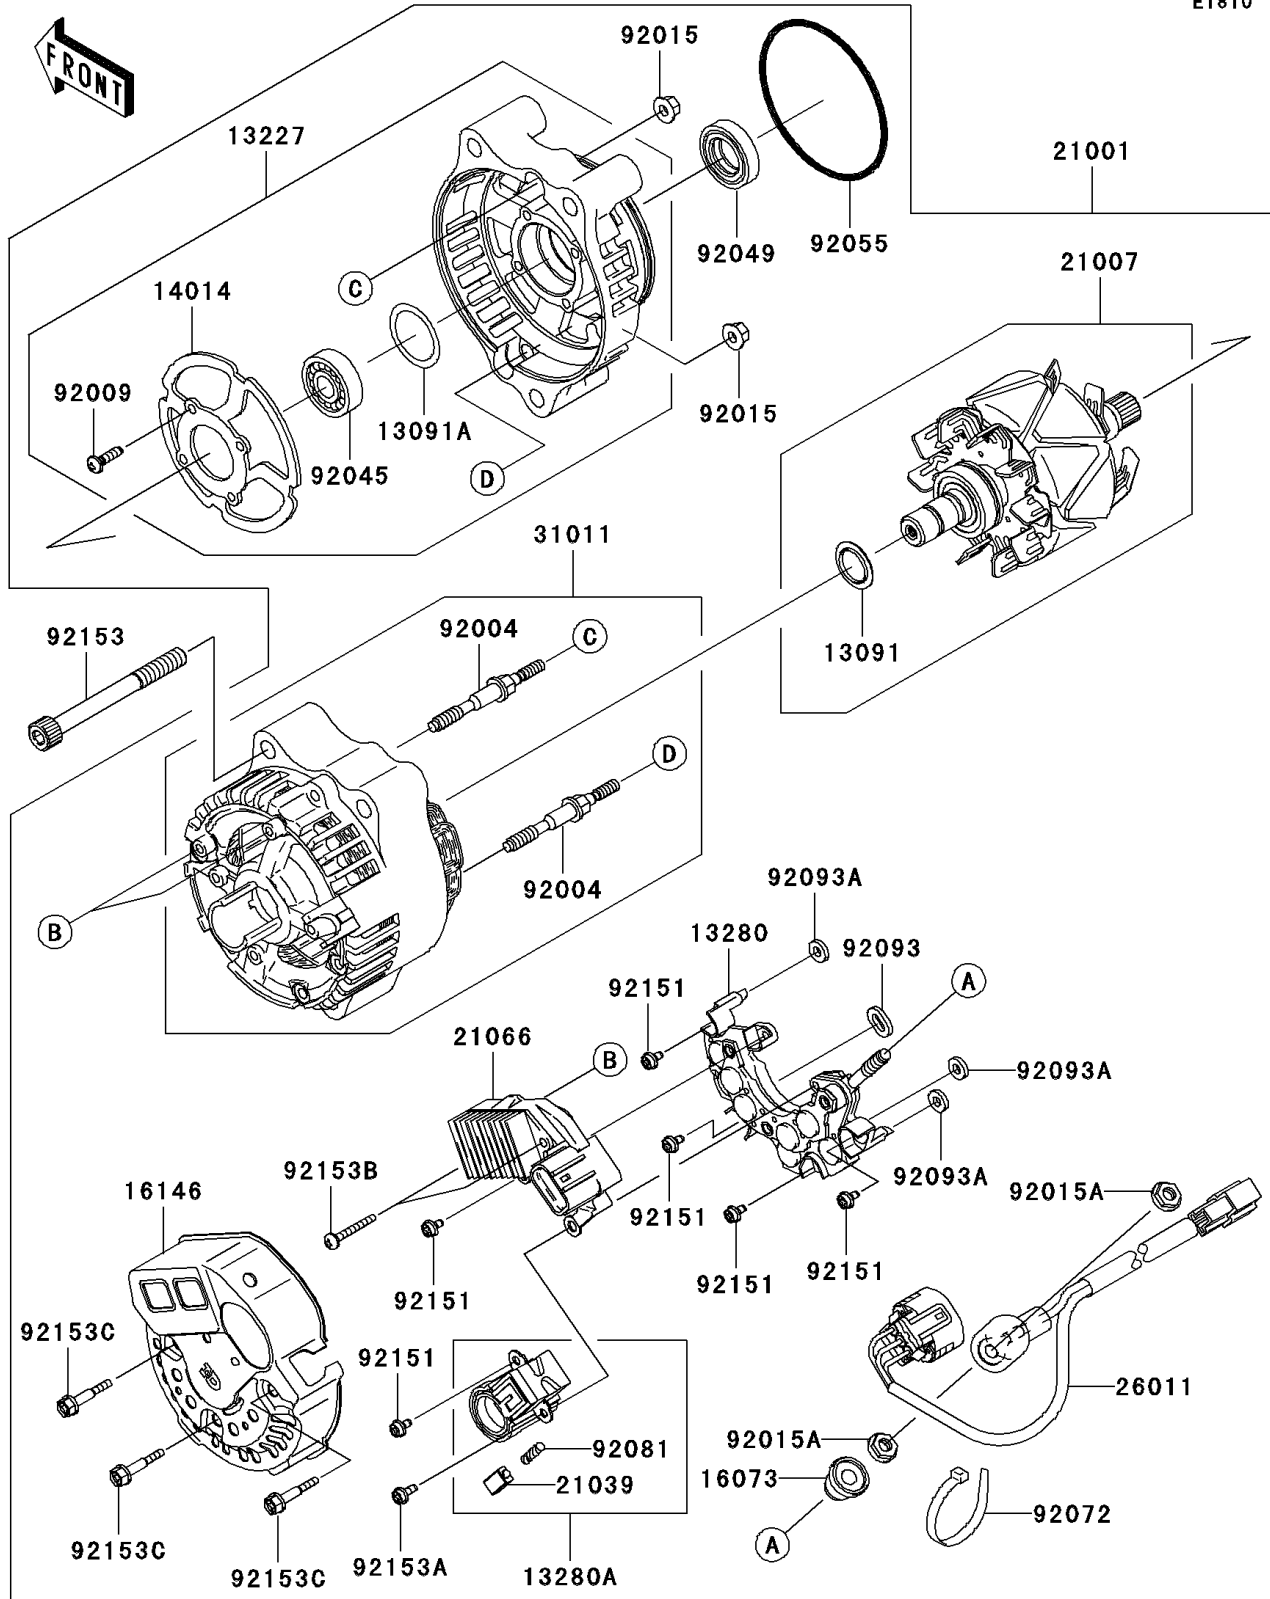

2004 ZZR1200

PARTS DIAGRAM

Generator

E1810

2004 ZZR1200

PARTS LIST

Generator

ITEM NAME	PART NUMBER	QUANTITY
HOLDER,COVER (Ref # 13091)	13091-1327	1
HOLDER,BEARING (Ref # 13091A)	13091-1748	1
HOUSING,FRAME (Ref # 13227)	13227-1143	1
HOLDER,RECTIFIER (Ref # 13280)	13280-1291	1
HOLDER,BRUSH (Ref # 13280A)	13280-1292	1
PLATE-POSITION (Ref # 14014)	14014-1105	1
INSULATOR,TERMINAL (Ref # 16073)	16073-1127	1
COVER-ASSY,END,RR (Ref # 16146)	16146-1232	1
GENERATOR (Ref # 21001)	21001-1192	1
ROTOR (Ref # 21007)	21007-1420	1
BRUSH,CARBON (Ref # 21039)	21039-1052	2
REGULATOR-VOLTAGE (Ref # 21066)	21066-1136	1
WIRE-LEAD (Ref # 26011)	26011-1846	1
FRAME,END,RR (Ref # 31011)	31011-1088	1
STUD (Ref # 92004)	92004-1196	2
SCREW (Ref # 92009)	92009-1645	4
NUT (Ref # 92015)	92015-1851	2
NUT (Ref # 92015A)	92015-2271	2
BEARING-BALL,#6003 (Ref # 92045)	92045-1248	1
SEAL-OIL (Ref # 92049)	92049-1484	1
RING-O,70.6X2.4 (Ref # 92055)	92055-1366	1
BAND (Ref # 92072)	92072-1436	1
SPRING,BRUSH (Ref # 92081)	92081-1759	2
SEAL,RING (Ref # 92093)	92093-1587	1
SEAL,RING (Ref # 92093A)	92093-1588	3
SCREW,4X6 (Ref # 92151)	92151-1245	6
BOLT,M8X65 (Ref # 92153)	92153-1111	3
BOLT (Ref # 92153A)	92153-1241	1
BOLT (Ref # 92153B)	92153-1242	2

2004 ZZR1200

PARTS LIST

Generator

ITEM NAME	PART NUMBER	QUANTITY
BOLT (Ref # 92153C)	92153-1243	3