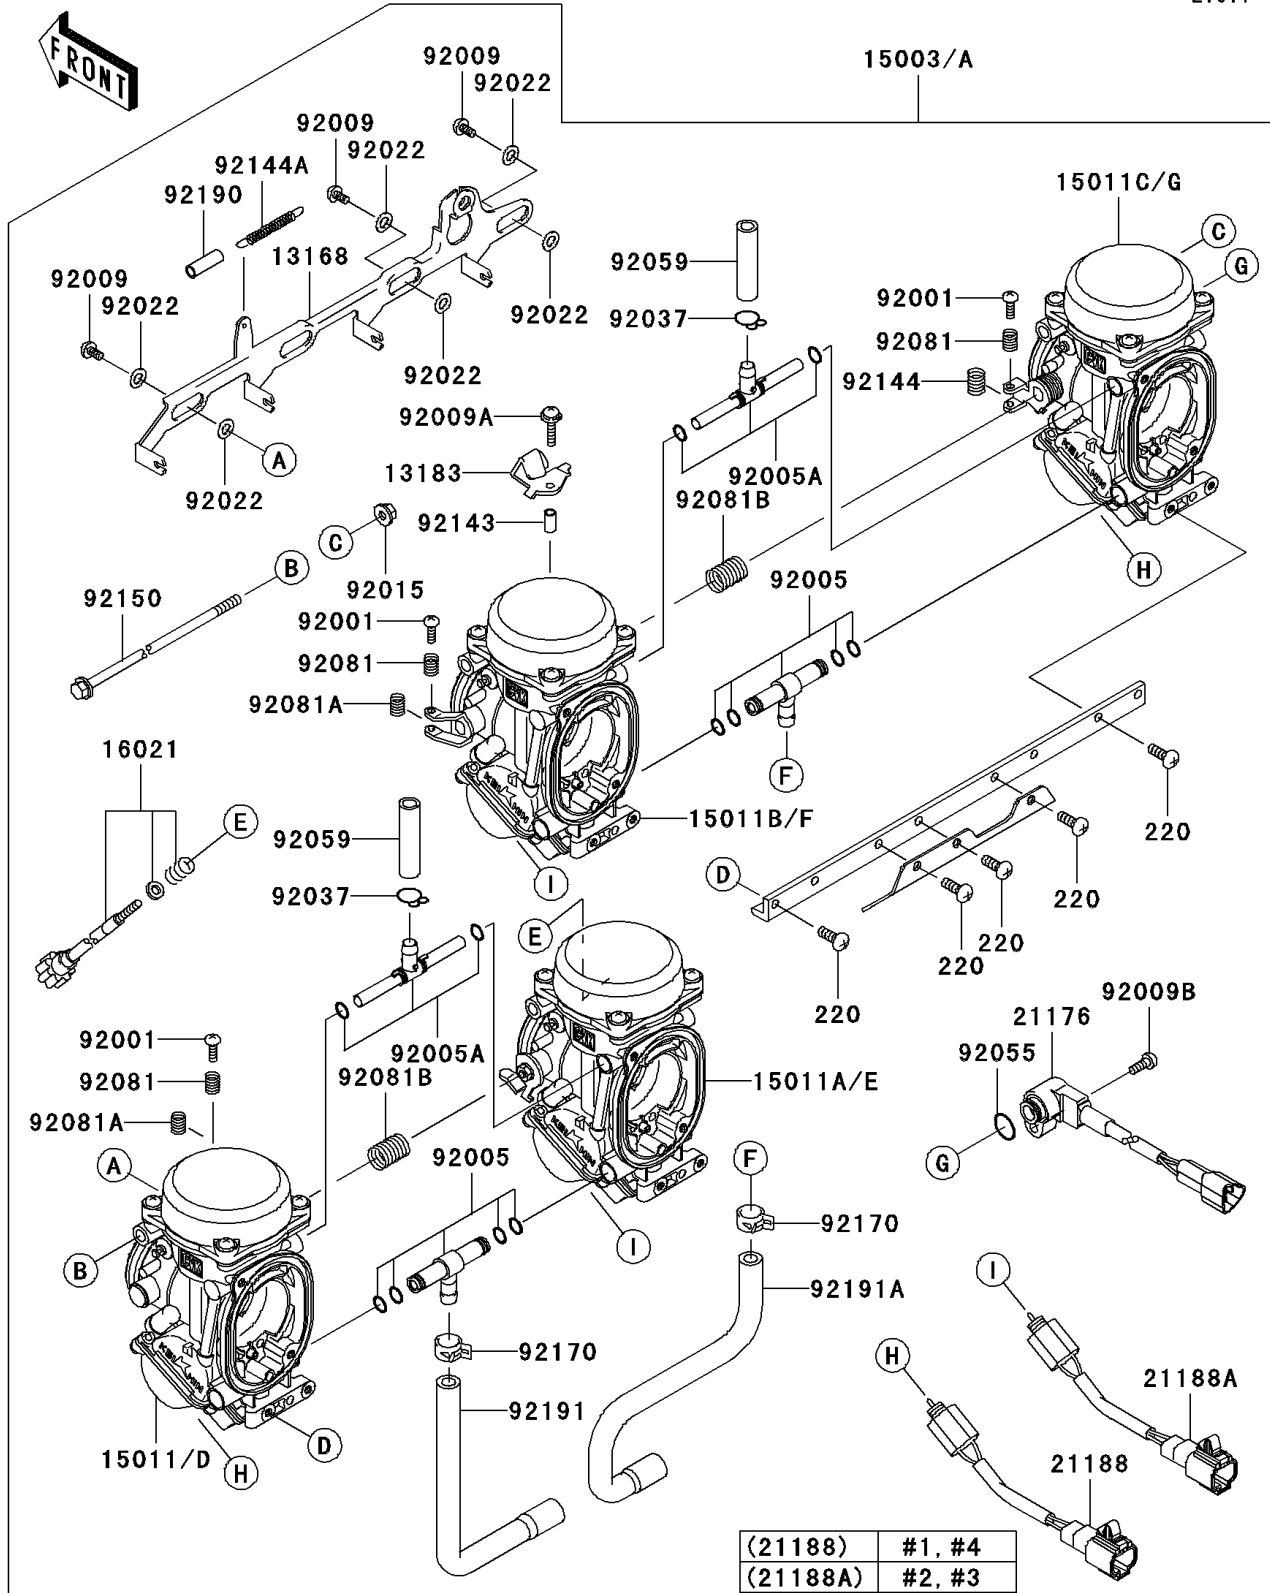

2004 ZZR1200

PARTS DIAGRAM

Carburetor

E1611

2004 ZZR1200

PARTS LIST

Carburetor

ITEM NAME	PART NUMBER	QUANTITY
LEVER,STARTER (Ref # 13168)	13168-1405	1
PLATE,STARTER CABLE (Ref # 13183)	13183-1592	1
SCREW-THROTTLE STOP (Ref # 16021)	16021-1240	1
SENSOR,THROTTLE (Ref # 21176)	21176-1115	1
SOLENOID,#1,FUEL CUT VALVE (Ref # 21188)	21188-1006	2
SOLENOID,#2,FUEL CUT VALVE (Ref # 21188A)	21188-1007	2
BOLT,THROTTLE ADJUST (Ref # 92001)	92001-1998	3
FITTING (Ref # 92005)	92005-1294	2
FITTING (Ref # 92005A)	92005-1338	2
SCREW (Ref # 92009)	92009-1262	3
SCREW,4X18 (Ref # 92009A)	92009-1632	1
SCREW,THROTTLE SENSOR (Ref # 92009B)	92009-1981	1
NUT,FLANGED,5MM (Ref # 92015)	92015-1259	1
WASHER,6.1X11X0.8,POLYACETAL (Ref # 92022)	92022-1199	6
CLAMP,TUBE (Ref # 92037)	92037-1531	2
RING-O (Ref # 92055)	92055-1671	1
TUBE,7X11X45 (Ref # 92059)	92059-1738	2
SPRING,THROTTLE ADJUST UPP (Ref # 92081)	92081-1620	3
SPRING,THROTTLE ADJUST LWR (Ref # 92081A)	92081-1621	2
SPRING,THROTTLE ADJUST CNT (Ref # 92081B)	92081-1622	2
COLLAR,4X5.2X9.6 (Ref # 92143)	92143-1265	1
SCREW-PAN-CROS,5X14 (Ref # 220)	220D0514	8
SPRING,THROTTLE ADJUST LWR (Ref # 92144)	92144-1451	1
SPRING,STARTER LEVER (Ref # 92144A)	92144-1518	1
BOLT,5X305 (Ref # 92150)	92150-1211	1
CLAMP,TUBE (Ref # 92170)	92170-1051	2
TUBE,STARTER SPRING (Ref # 92190)	92190-1157	1
TUBE,7.3X12.5X230 (Ref # 92191)	92191-1766	1
TUBE,7.3X12.5X266 (Ref # 92191A)	92191-1767	1

2004 ZZR1200

PARTS LIST

Carburetor

ITEM NAME	PART NUMBER	QUANTITY
CARBURETOR-ASSY (Ref # 15003)	15003-1710	1
CARBURETOR-ASSY (Ref # 15003A)	15003-1711	1
CARBURETOR,LH,OUTSIDE (Ref # 15011)	15011-1959	1
CARBURETOR,LH,INSIDE (Ref # 15011A)	15011-1960	1
CARBURETOR,RH,INSIDE (Ref # 15011B)	15011-1961	1
CARBURETOR,RH,OUTSIDE (Ref # 15011C)	15011-1962	1
CARBURETOR,LH,OUTSIDE (Ref # 15011D)	15011-1979	1
CARBURETOR,LH,INSIDE (Ref # 15011E)	15011-1980	1
CARBURETOR,RH,INSIDE (Ref # 15011F)	15011-1981	1
CARBURETOR,RH,OUTSIDE (Ref # 15011G)	15011-1982	1