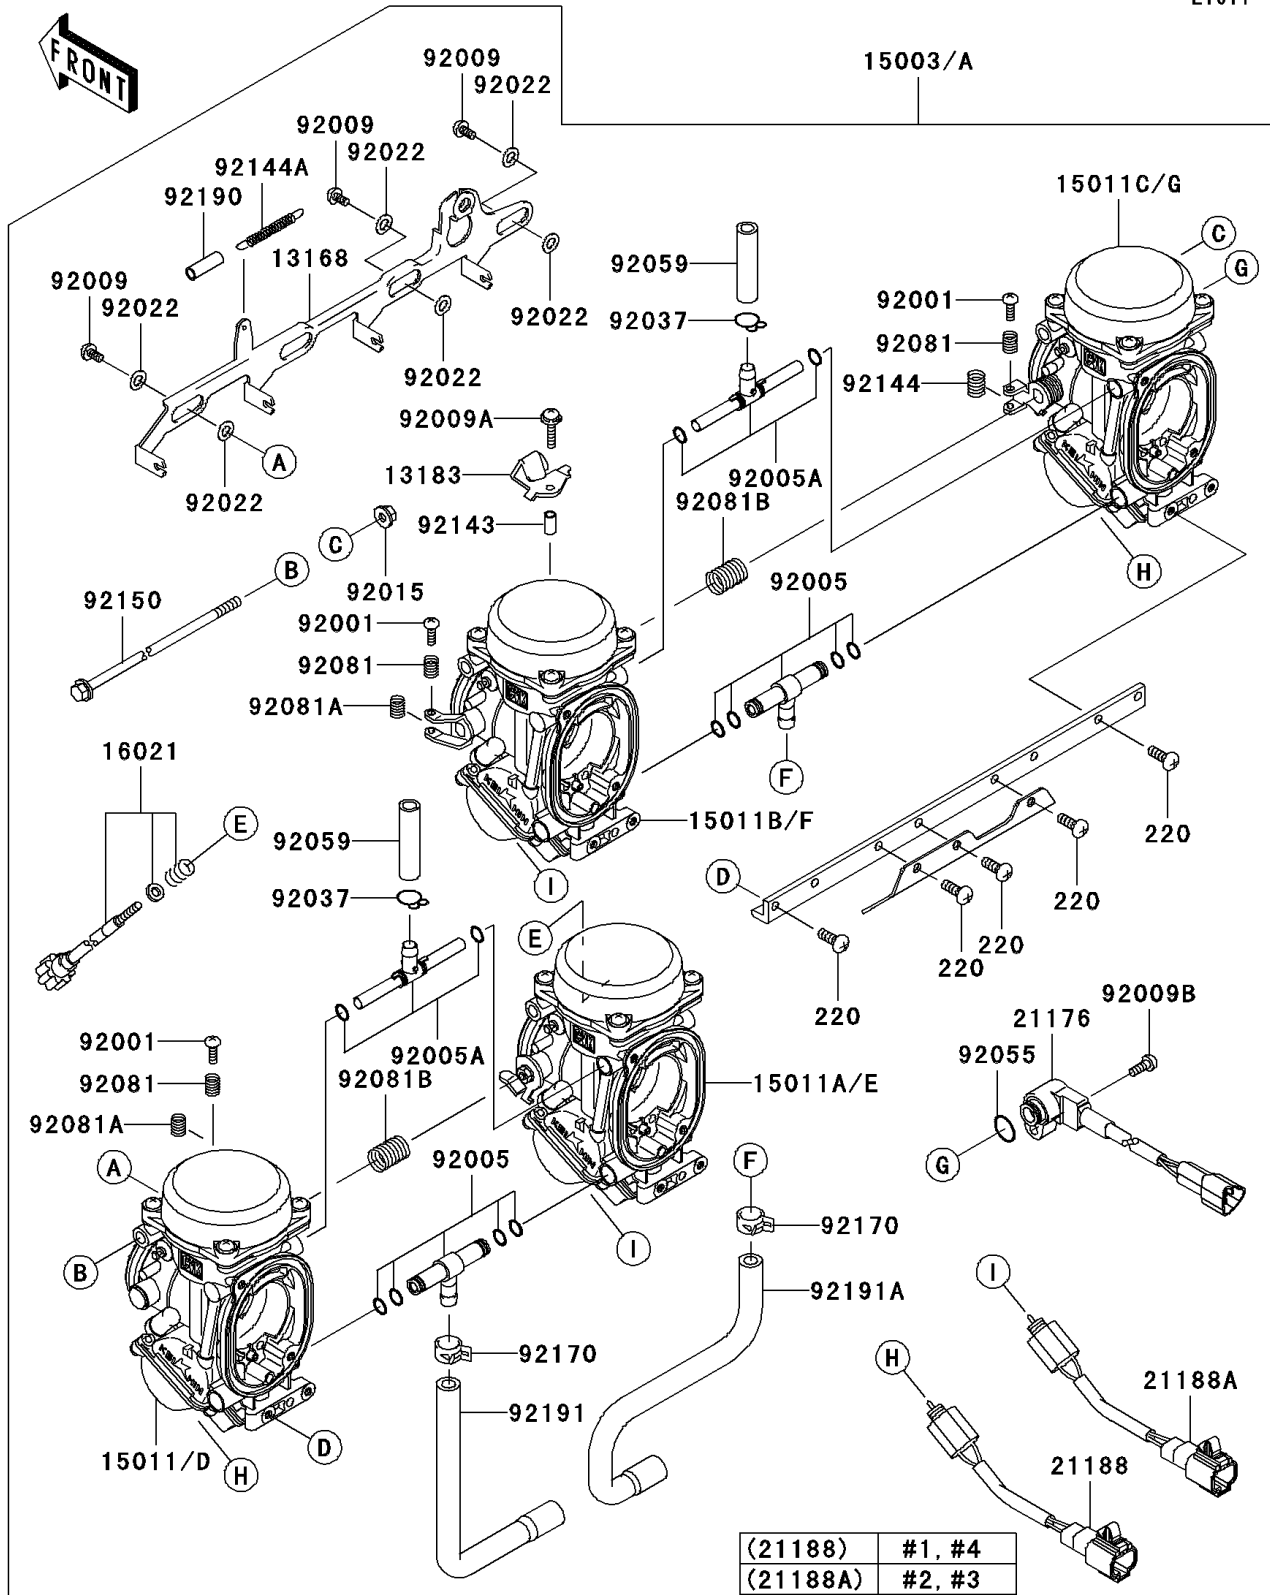

2005 ZZR1200

PARTS DIAGRAM

Carburetor

E1611

2005 ZZR1200

PARTS LIST

Carburetor

ITEM NAME	PART NUMBER	QUANTITY
LEVER,STARTER (Ref # 13168)	13168-1405	1
PLATE,STARTER CABLE (Ref # 13183)	13183-1592	1
SCREW-THROTTLE STOP (Ref # 16021)	16021-1240	1
SENSOR,THROTTLE (Ref # 21176)	21176-1115	1
SOLENOID,#1,FUEL CUT VALVE (Ref # 21188)	21188-1006	2
SOLENOID,#2,FUEL CUT VALVE (Ref # 21188A)	21188-1007	2
BOLT,THROTTLE ADJUST (Ref # 92001)	92001-1998	3
FITTING (Ref # 92005)	92005-1294	2
FITTING (Ref # 92005A)	92005-1338	2
SCREW (Ref # 92009)	92009-1262	3
SCREW,4X18 (Ref # 92009A)	92009-1632	1
SCREW,THROTTLE SENSOR (Ref # 92009B)	92009-1981	1
NUT,FLANGED,5MM (Ref # 92015)	92015-1259	1
WASHER,6.1X11X0.8,POLYACETAL (Ref # 92022)	92022-1199	6
CLAMP,TUBE (Ref # 92037)	92037-1531	2
RING-O (Ref # 92055)	92055-1671	1
TUBE,7X11X45 (Ref # 92059)	92059-1738	2
SPRING,THROTTLE ADJUST UPP (Ref # 92081)	92081-1620	3
SPRING,THROTTLE ADJUST LWR (Ref # 92081A)	92081-1621	2
SPRING,THROTTLE ADJUST CNT (Ref # 92081B)	92081-1622	2
COLLAR,4X5.2X9.6 (Ref # 92143)	92143-1265	1
SCREW-PAN-CROS,5X14 (Ref # 220)	220D0514	8
SPRING,THROTTLE ADJUST LWR (Ref # 92144)	92144-1451	1
SPRING,STARTER LEVER (Ref # 92144A)	92144-1518	1
BOLT,5X305 (Ref # 92150)	92150-1211	1
CLAMP,TUBE (Ref # 92170)	92170-1051	2
TUBE,STARTER SPRING (Ref # 92190)	92190-1157	1
TUBE,7.3X12.5X230 (Ref # 92191)	92191-1766	1
TUBE,7.3X12.5X266 (Ref # 92191A)	92191-1767	1

2005 ZZR1200

PARTS LIST

Carburetor

ITEM NAME	PART NUMBER	QUANTITY
CARBURETOR-ASSY (Ref # 15003)	15003-1710	1
CARBURETOR-ASSY (Ref # 15003A)	15003-1711	1
CARBURETOR,LH,OUTSIDE (Ref # 15011)	15011-1959	1
CARBURETOR,LH,INSIDE (Ref # 15011A)	15011-1960	1
CARBURETOR,RH,INSIDE (Ref # 15011B)	15011-1961	1
CARBURETOR,RH,OUTSIDE (Ref # 15011C)	15011-1962	1
CARBURETOR,LH,OUTSIDE (Ref # 15011D)	15011-1979	1
CARBURETOR,LH,INSIDE (Ref # 15011E)	15011-1980	1
CARBURETOR,RH,INSIDE (Ref # 15011F)	15011-1981	1
CARBURETOR,RH,OUTSIDE (Ref # 15011G)	15011-1982	1