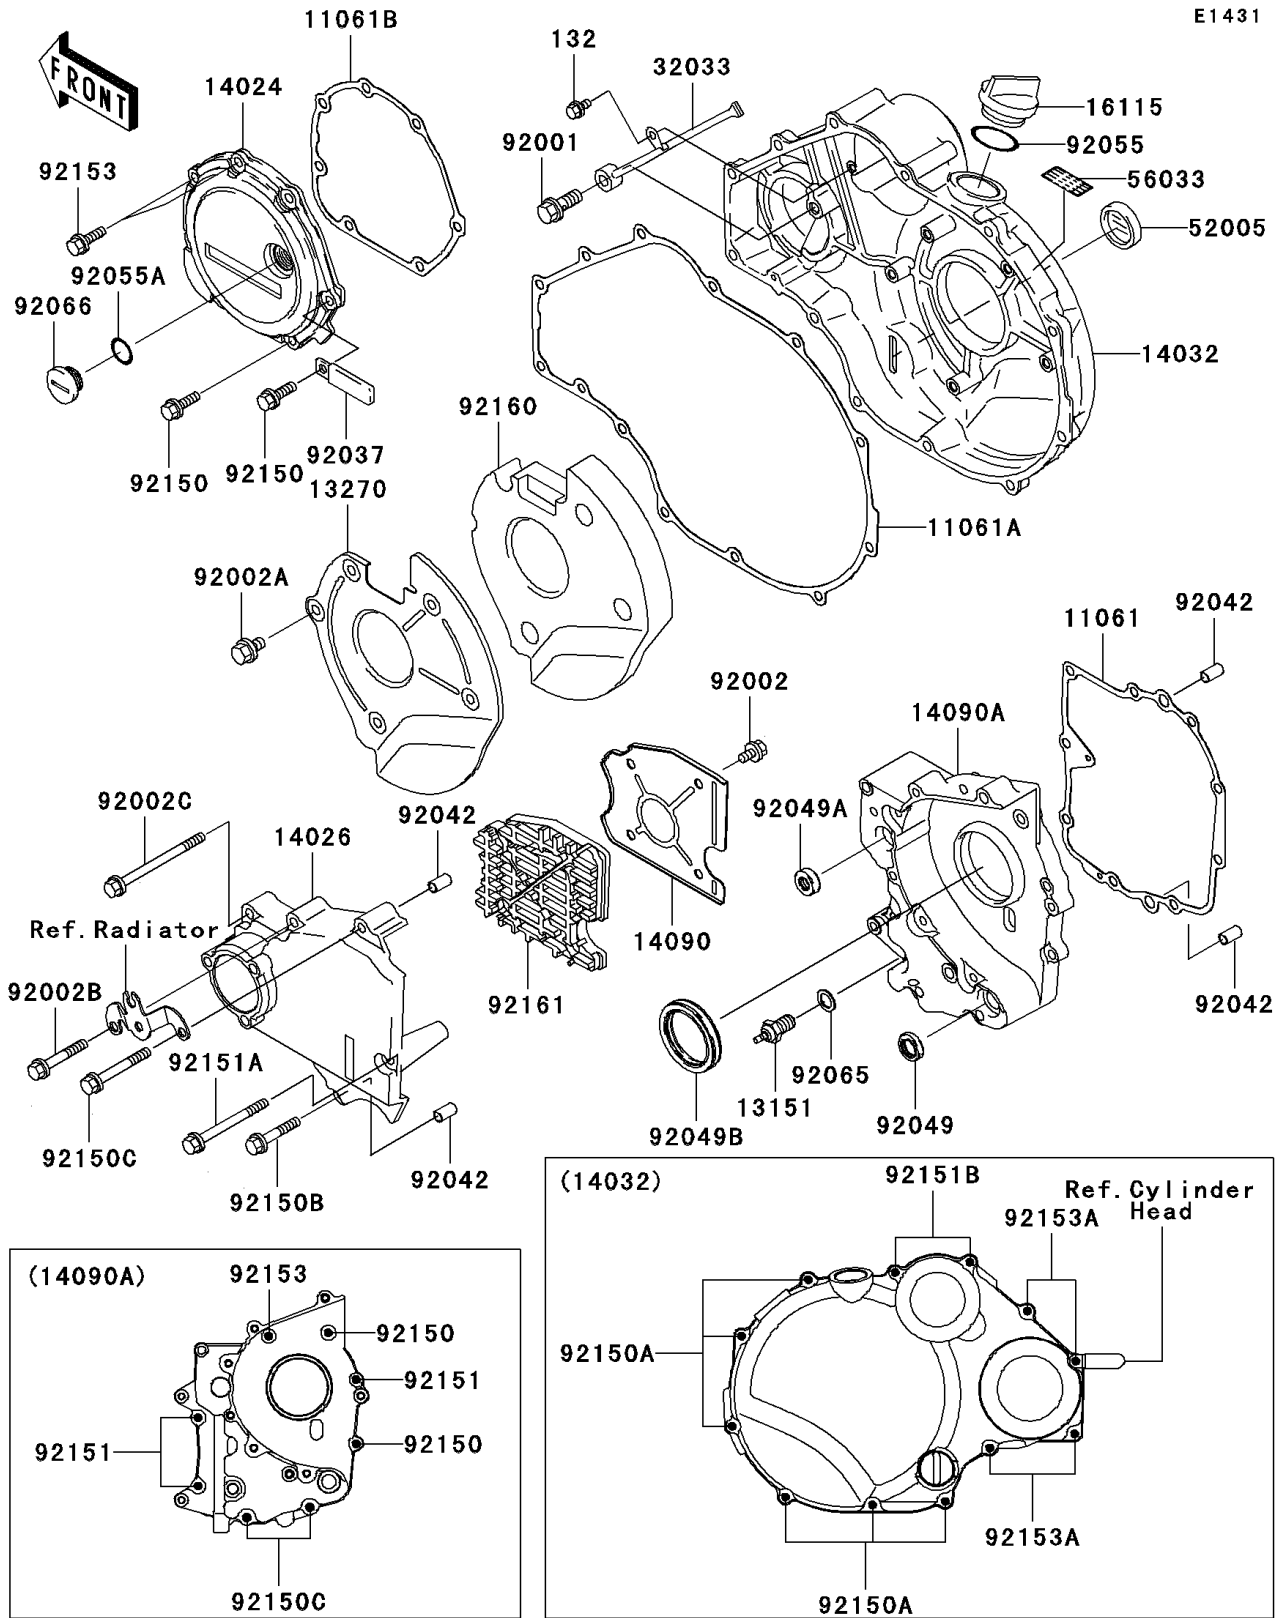

2004 ZZR1200

PARTS DIAGRAM

Engine Cover(s)

E1431

2004 ZZR1200

PARTS LIST

Engine Cover(s)

ITEM NAME	PART NUMBER	QUANTITY
BOLT-FLANGED-SMALL (Ref # 132)	132H0510	1
GASKET,TRANSMISSION COVER (Ref # 11061)	11061-1093	1
GASKET,CLUTCH COVER (Ref # 11061A)	11061-1154	1
GASKET,PULSING COVER (Ref # 11061B)	11061-1155	1
SWITCH-COMP,NEUTRAL (Ref # 13151)	13151-1080	1
PLATE (Ref # 13270)	13270-1765	1
COVER,PULSING (Ref # 14024)	14024-1721	1
COVER-CHAIN (Ref # 14026)	14026-1213	1
COVER-CLUTCH (Ref # 14032)	14032-1530	1
COVER,SOUND ARRESTER (Ref # 14090)	14090-1527	1
COVER,TRANSMISSION (Ref # 14090A)	14090-1877	1
CAP-OIL FILLER (Ref # 16115)	16115-1009	1
PIPE,CLUTCH COVER (Ref # 32033)	32033-1204	1
GAUGE,OIL LEVEL (Ref # 52005)	52005-1057	1
LABEL-MANUAL,OIL CAPACITY (Ref # 56033)	56033-1292	1
BOLT,BANJO,8X20 (Ref # 92001)	92001-1855	1
BOLT,6X10 (Ref # 92002)	92002-1449	4
BOLT,6X10 (Ref # 92002A)	92002-1541	5
BOLT,6X40 (Ref # 92002B)	92002-1566	1
BOLT,6X80 (Ref # 92002C)	92002-1568	1
CLAMP,L=60 (Ref # 92037)	92037-1069	1
PIN,DOWEL,6.3X8X14 (Ref # 92042)	92042-007	4
SEAL-OIL (Ref # 92049)	92049-1564	1
SEAL-OIL (Ref # 92049A)	92049-1566	1
SEAL-OIL (Ref # 92049B)	92049-1567	1
RING-O,31.7X2.4 (Ref # 92055)	92055-049	1
RING-O (Ref # 92055A)	92055-1146	1
GASKET,10.5X16X1 (Ref # 92065)	92065-058	1
PLUG,COVER (Ref # 92066)	92066-1163	1

2004 ZZR1200

PARTS LIST

Engine Cover(s)

ITEM NAME	PART NUMBER	QUANTITY
BOLT,6X20 (Ref # 92150)	92150-1010	7
BOLT,6X25 (Ref # 92150A)	92150-1779	6
BOLT,6X35 (Ref # 92150B)	92150-1967	1
BOLT,6X50 (Ref # 92150C)	92150-1968	3
BOLT,6X25 (Ref # 92151)	92151-1190	3
BOLT,6X65 (Ref # 92151A)	92151-1191	1
BOLT,6X55 (Ref # 92151B)	92151-1341	2
BOLT,M6X20 (Ref # 92153)	92153-1114	3
BOLT,M6X40 (Ref # 92153A)	92153-1190	4
DAMPER (Ref # 92160)	92160-1812	1
DAMPER,SOUND ARRESTER (Ref # 92161)	92161-1304	1