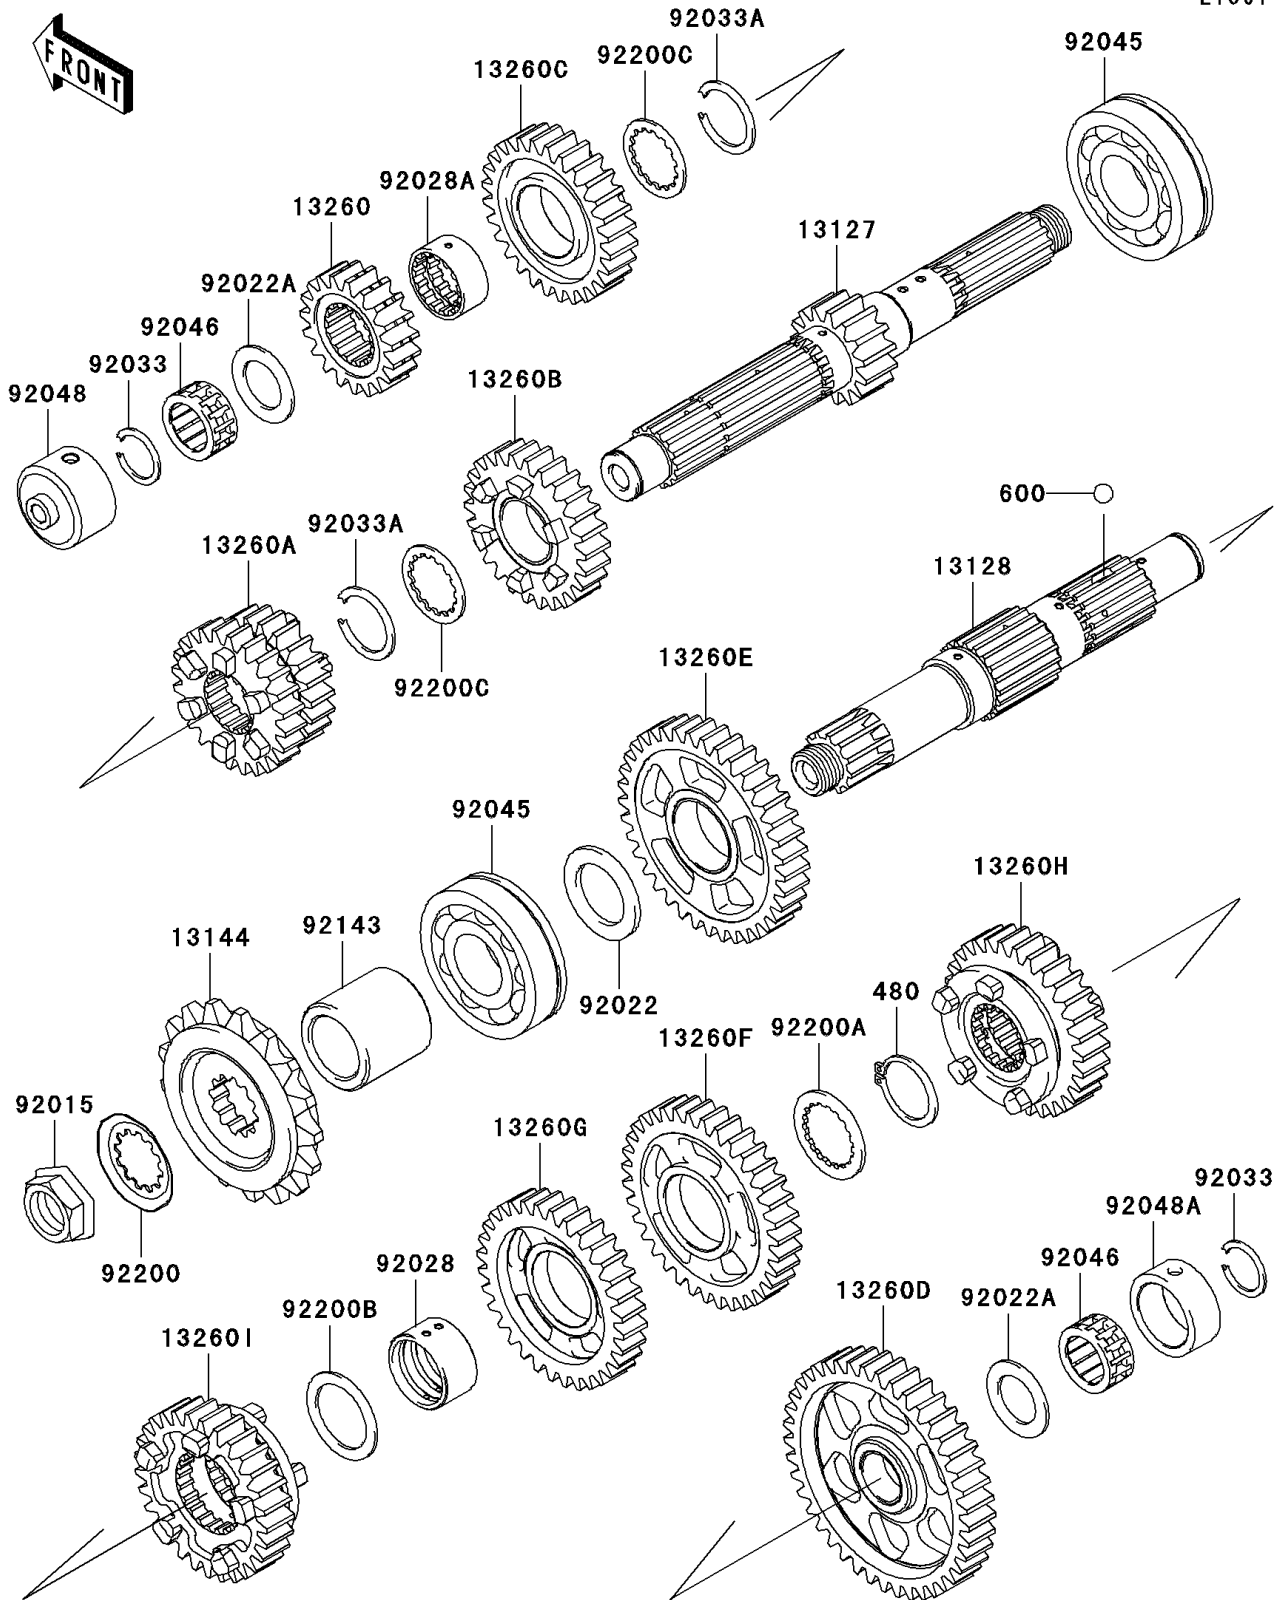

2004 ZZR1200

PARTS DIAGRAM

Transmission

E1361

2004 ZZR1200

PARTS LIST

Transmission

ITEM NAME	PART NUMBER	QUANTITY
CIRCLIP (Ref # 480)	480J2900	1
BALL-STEEL,5/32" (Ref # 600)	600A0500	3
SHAFT-TRANSMISSION INPUT,15T (Ref # 13127)	13127-1291	1
SHAFT-TRANSMISSION OUTPUT (Ref # 13128)	13128-1255	1
SPROCKET-OUTPUT,17T (Ref # 13144)	13144-1224	1
GEAR,INPUT 2ND,19T (Ref # 13260)	13260-1952	1
GEAR,INPUT 3RD&4TH,22T&24T (Ref # 13260A)	13260-1953	1
GEAR,INPUT 5TH,26T (Ref # 13260B)	13260-1954	1
GEAR,INPUT TOP,28T (Ref # 13260C)	13260-1955	1
GEAR,OUTPUT LOW,41T (Ref # 13260D)	13260-1956	1
GEAR,OUTPUT 2ND,37T (Ref # 13260E)	13260-1957	1
GEAR,OUTPUT 3RD,35T (Ref # 13260F)	13260-1958	1
GEAR,OUTPUT 4TH,32T (Ref # 13260G)	13260-1959	1
GEAR,OUTPUT 5TH,30T (Ref # 13260H)	13260-1960	1
GEAR,OUTPUT TOP,29T (Ref # 13260I)	13260-1961	1
NUT,20MM (Ref # 92015)	92015-1210	1
WASHER,28.3X42X2.9 (Ref # 92022)	92022-1219	1
WASHER,22.3X35X1.6 (Ref # 92022A)	92022-212	2
BUSHING,OUTPUT,3RD&4TH (Ref # 92028)	92028-1753	1
BUSHING,INPUT,TOP GEAR (Ref # 92028A)	92028-1802	1
RING-SNAP,20X25.5X1.2 (Ref # 92033)	92033-025	2
RING-SNAP,T=1.5 (Ref # 92033A)	92033-1249	2
BEARING-BALL (Ref # 92045)	92045-1413	2
BEARING-NEEDLE,FWF-223014 (Ref # 92046)	92046-031	2
RACE,INPUT SHAFT (Ref # 92048)	92048-1052	1
RACE,30X38X15 (Ref # 92048A)	92048-1053	1
COLLAR,SPROCKET (Ref # 92143)	92143-1649	1
WASHER,TOOTHED,23.9X45X1.0 (Ref # 92200)	92200-1234	1
WASHER,TOOTHED,28X30X2 (Ref # 92200A)	92200-1277	1

2004 ZZR1200

PARTS LIST

Transmission

ITEM NAME	PART NUMBER	QUANTITY
WASHER,29.9X40X1.5 (Ref # 92200B)	92200-1278	1
WASHER (Ref # 92200C)	92200-1340	2