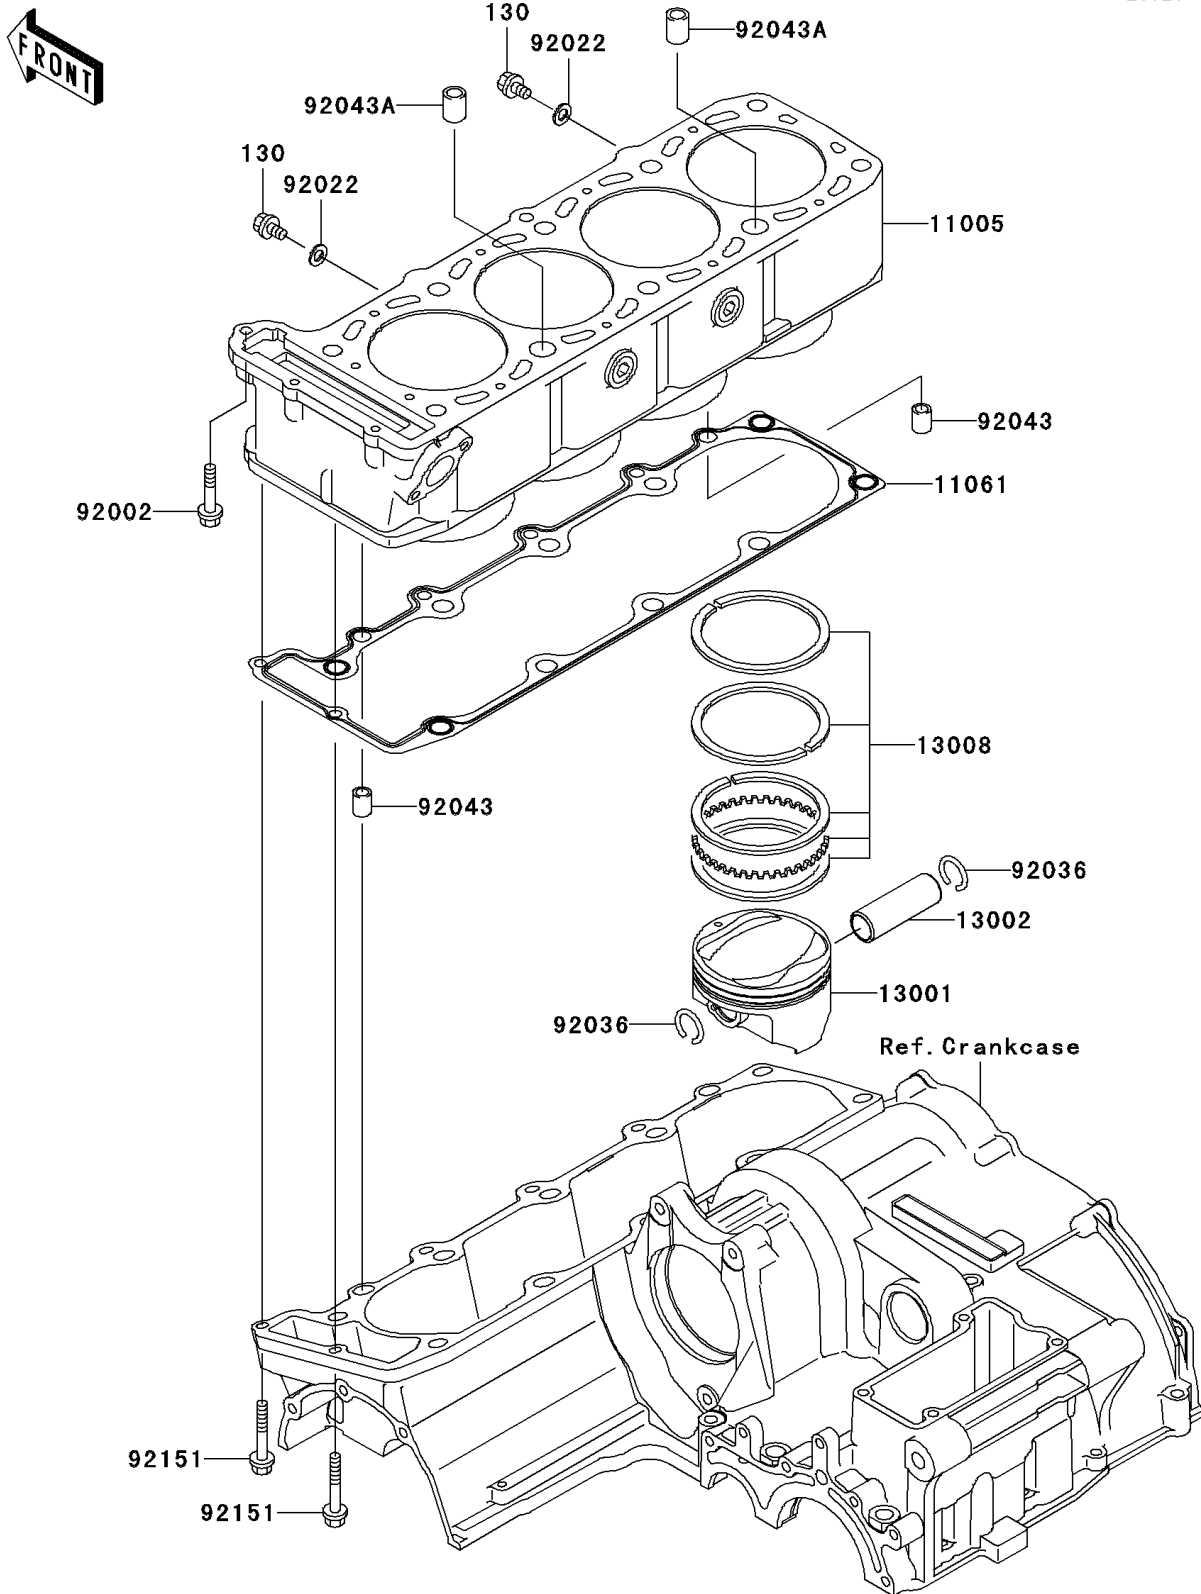

2004 ZZR1200

PARTS DIAGRAM

Cylinder/Piston(s)

E1120

2004 ZZR1200

PARTS LIST

Cylinder/Piston(s)

ITEM NAME	PART NUMBER	QUANTITY
BOLT-FLANGED (Ref # 130)	130Y0610	2
CYLINDER-ENGINE (Ref # 11005)	11005-1945	1
GASKET,CYLINDER (Ref # 11061)	11061-1060	1
PISTON-ENGINE (Ref # 13001)	13001-1627	4
PIN-PISTON (Ref # 13002)	13002-1124	4
RING-SET-PISTON (Ref # 13008)	13008-1211	4
BOLT,6X30 (Ref # 92002)	92002-1138	1
WASHER,6.2X11X1 (Ref # 92022)	92022-304	2
RING-SNAP,PISTON PIN (Ref # 92036)	92036-008	8
PIN,8.2X10X14 (Ref # 92043)	92043-1264	2
PIN,11.5X14X14 (Ref # 92043A)	92043-1279	2
BOLT,6X38 (Ref # 92151)	92151-1904	2