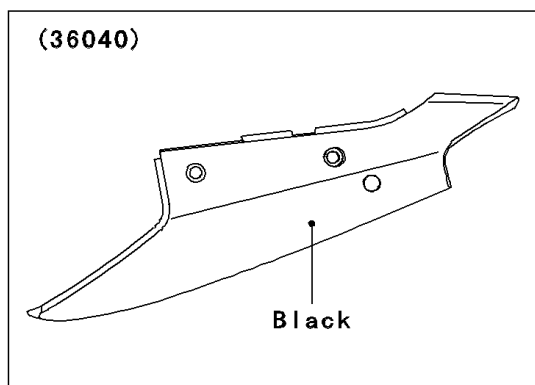

2006 Ninja® ZX™-12R (European)

PARTS DIAGRAM

Side Covers/Chain Cover

F2610

WOD

2006 Ninja® ZX™-12R (European)

PARTS LIST

Side Covers/Chain Cover

ITEM NAME	PART NUMBER	QUANTITY
-----------	-------------	----------
