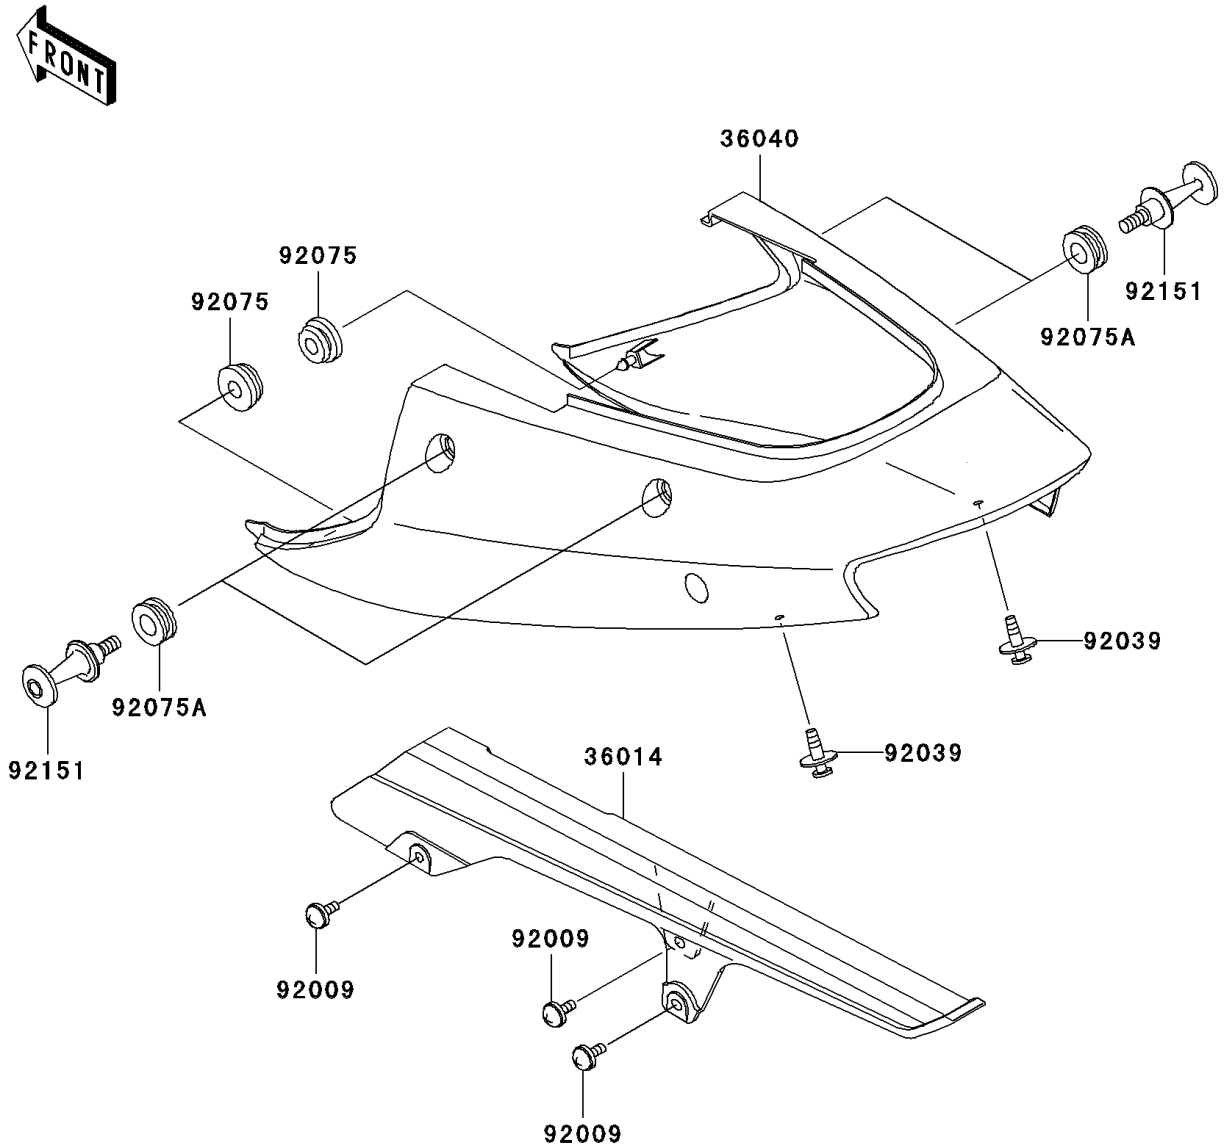

2006 Ninja® ZX™-12R (European)

PARTS DIAGRAM

Side Covers/Chain Cover

F2610

WOD

2006 Ninja® ZX™-12R (European)

PARTS LIST

Side Covers/Chain Cover

ITEM NAME	PART NUMBER	QUANTITY
-----------	-------------	----------
