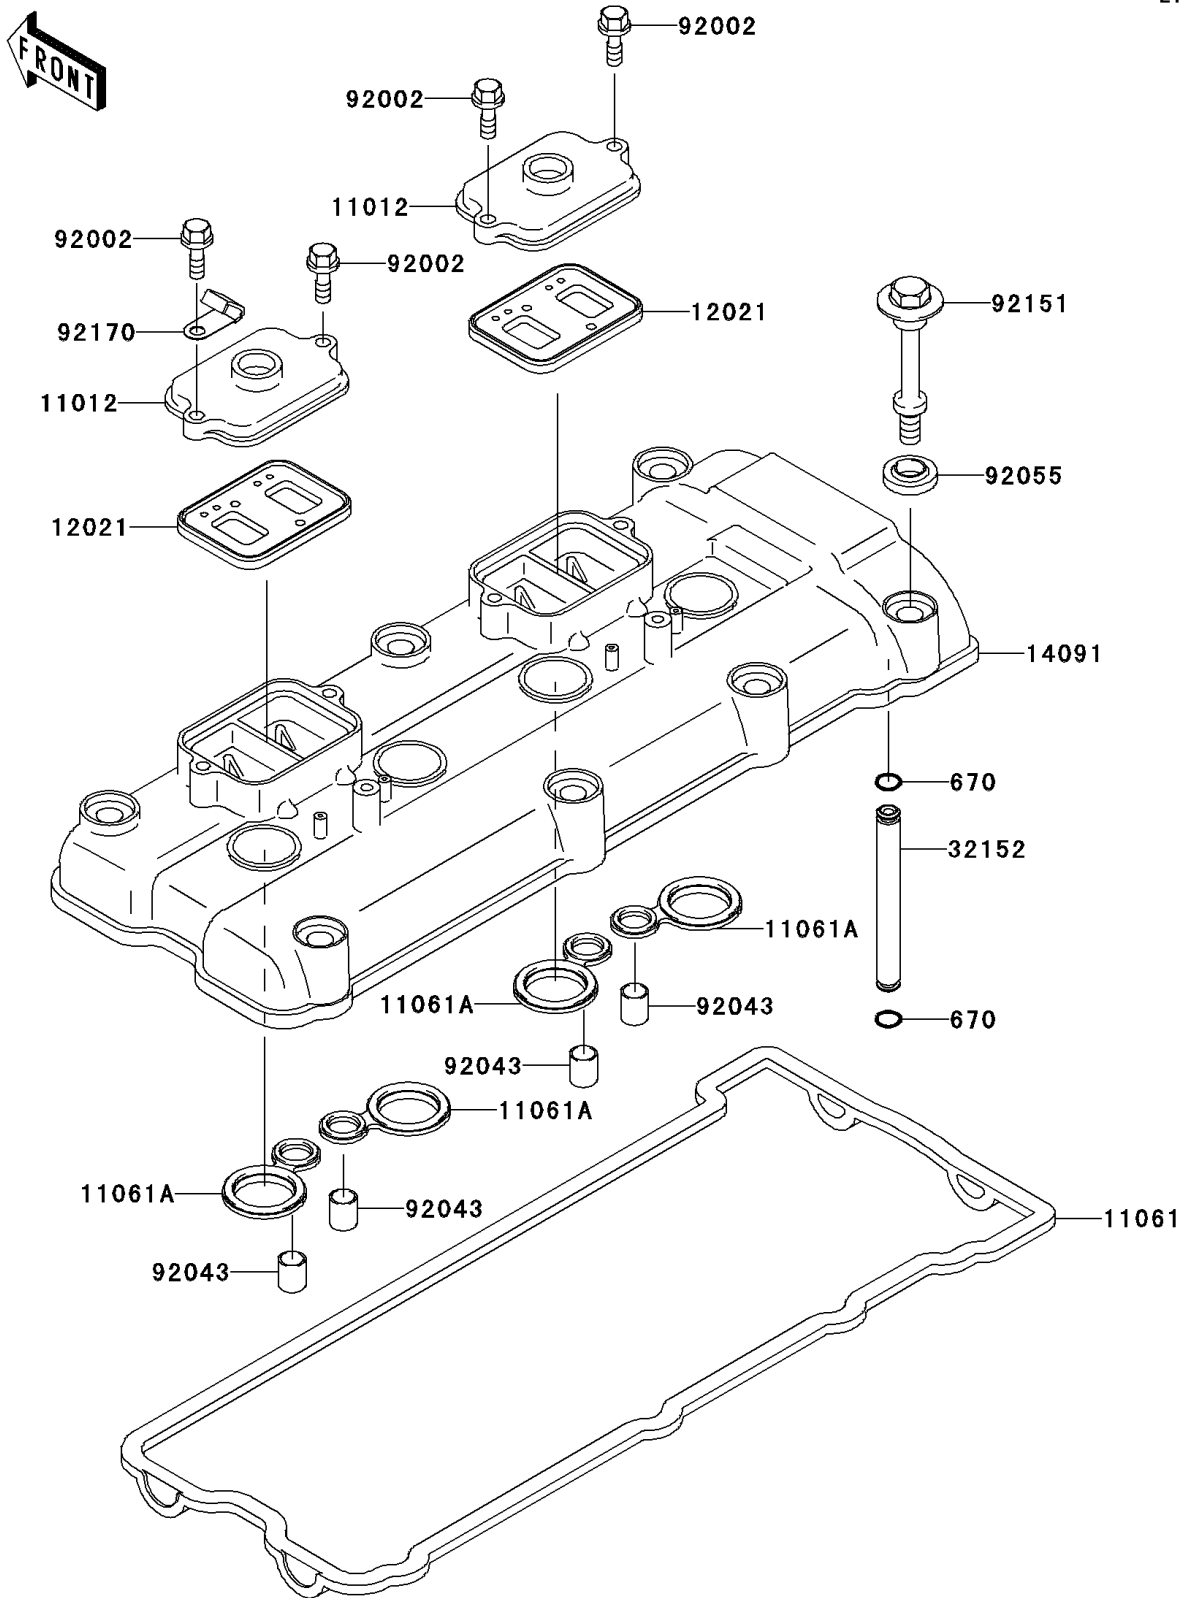

2006 Ninja® ZX™-12R (European)

PARTS DIAGRAM Cylinder Head Cover

E1112

2006 Ninja® ZX™-12R (European)

PARTS LIST

Cylinder Head Cover

ITEM NAME	PART NUMBER	QUANTITY
-----------	-------------	----------
