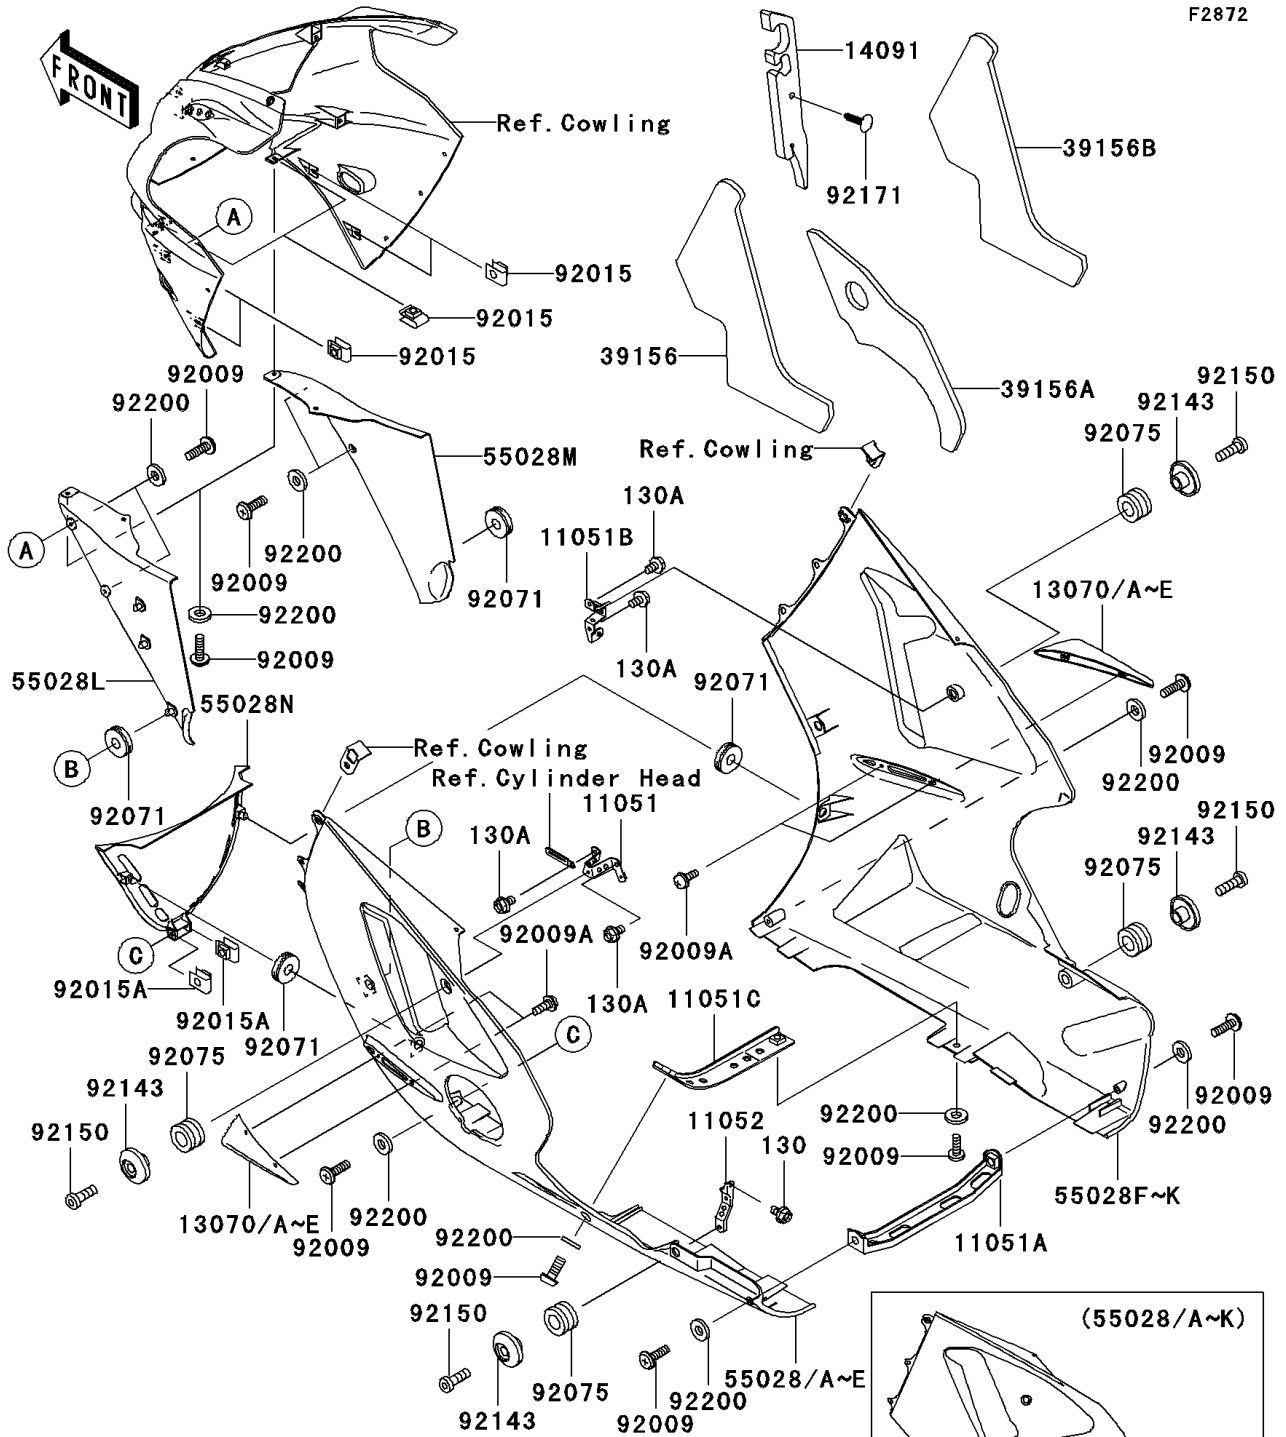

2003 Ninja[®] ZX[™]-12R

PARTS DIAGRAM

Cowling Lowers(B1/B2)

('02)	
(55028/F)	Blue/Gray
(55028A/G)	Gray/Red
(55028B/H)	Black/Gold

('03)	
(55028C/I)	Silver
(55028D/J)	Red/Graystone
(55028E/K)	Green

WOD

2003 Ninja® ZX™-12R

PARTS LIST

Cowling Lowers(B1/B2)

ITEM NAME

PART NUMBER

QUANTITY
