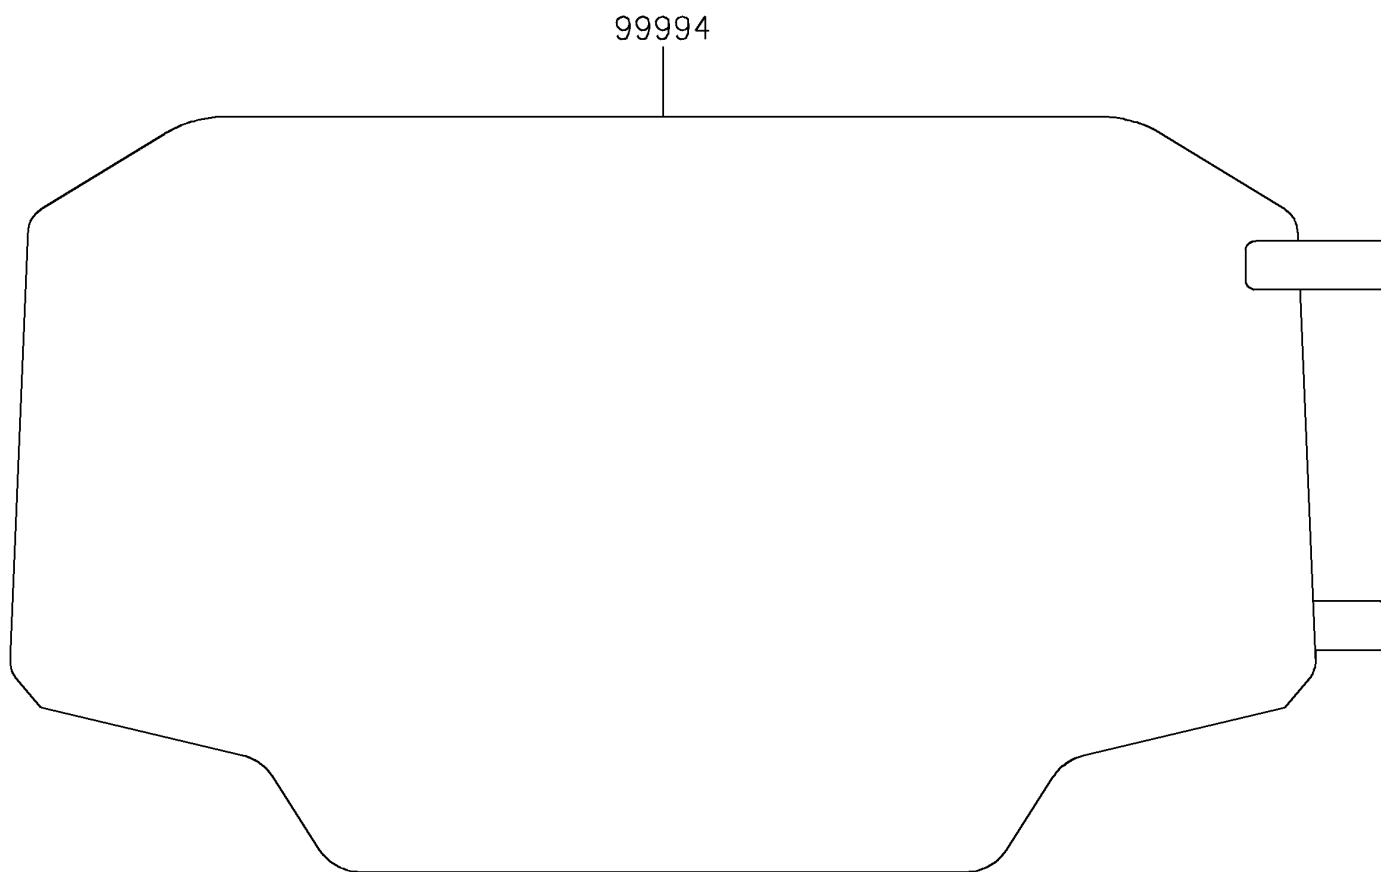

2025 Ninja ZX-10R ABS

PARTS DIAGRAM

Accessory(Scratch Resistant Film)

F2910D

2025 Ninja ZX-10R ABS

PARTS LIST

Accessory(Scratch Resistant Film)

ITEM NAME

PART NUMBER

QUANTITY
