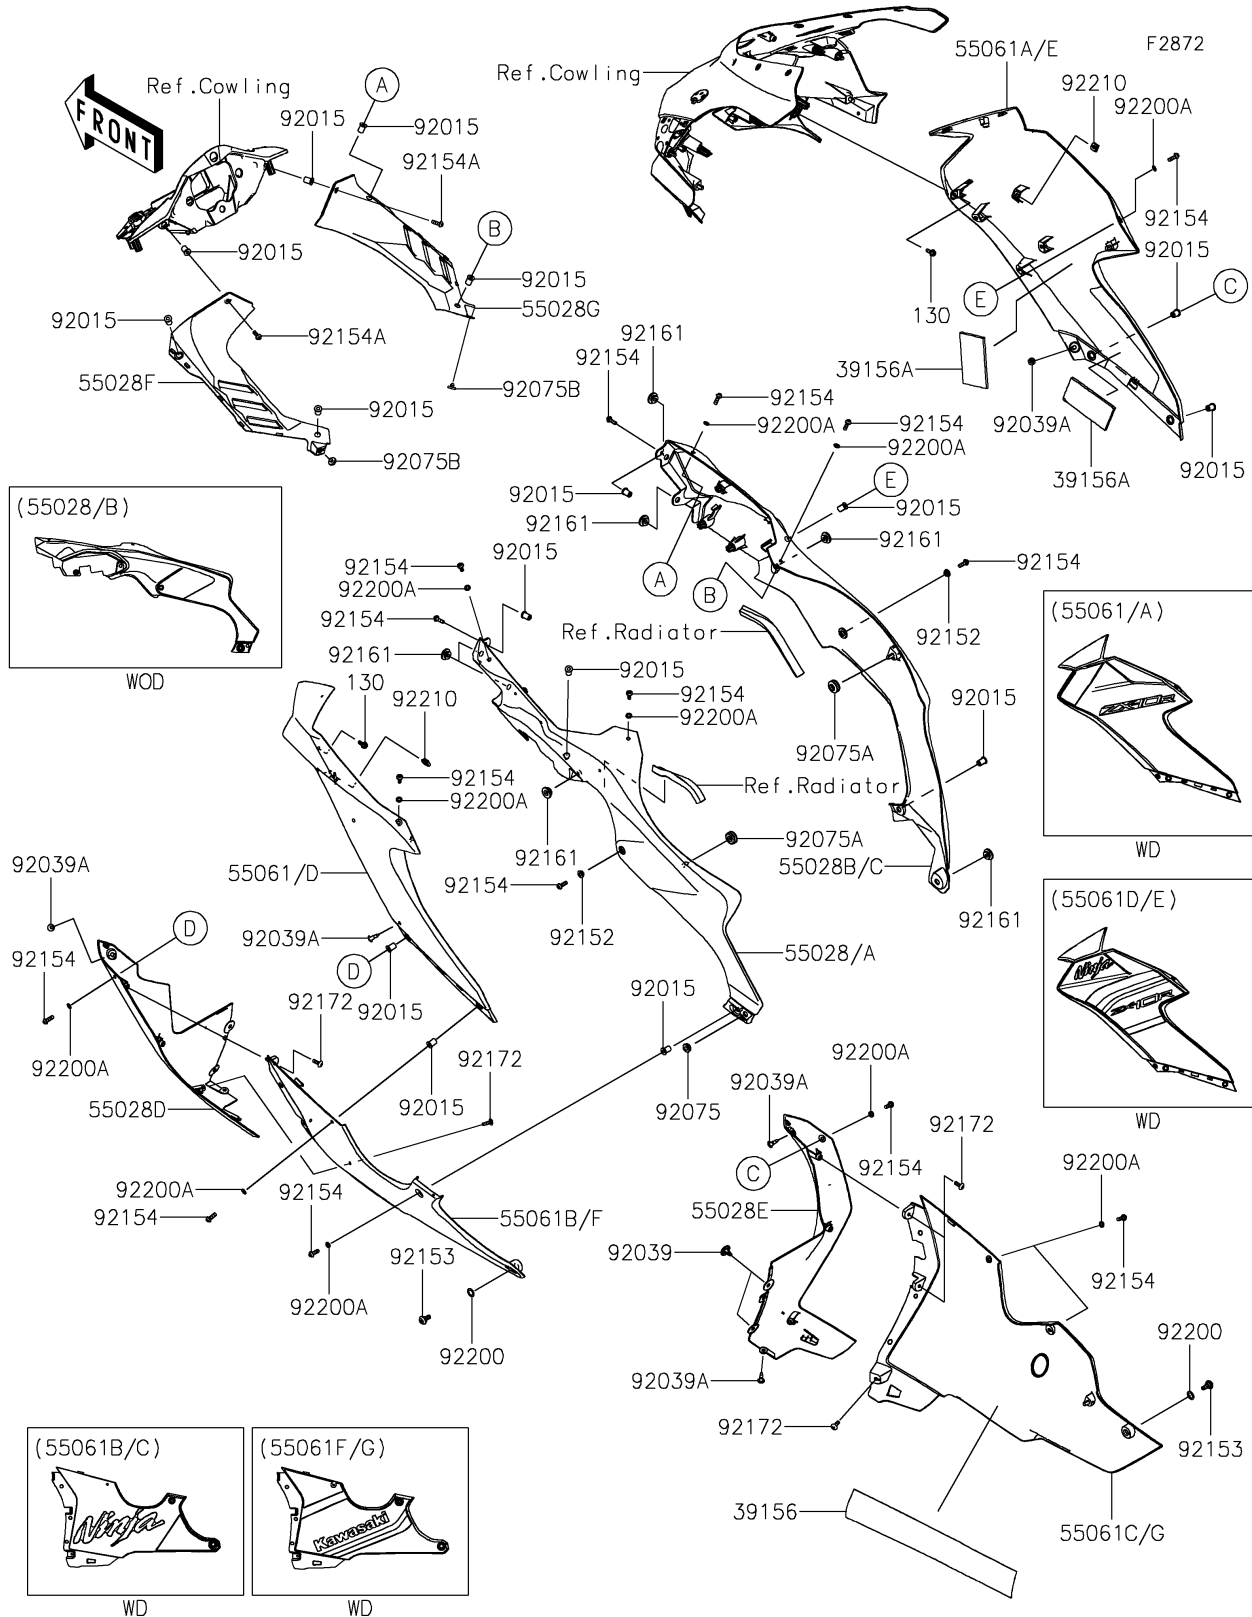

2025 Ninja ZX-10R ABS

PARTS DIAGRAM

Cowling Lower

2025 Ninja ZX-10R ABS

PARTS LIST

Cowling Lowers

ITEM NAME	PART NUMBER	QUANTITY
PAD,49X400X0.3 (Ref # 39156)	39156-0753	1
PAD,100X50X5 (Ref # 39156A)	39156-2543	2
COWLING,SIDE,LH,L.GREEN (Ref # 55028)	55028-0759-777	1
COWLING,SIDE,LH,EBONY (Ref # 55028A)	55028-0759-H8	1
COWLING,SIDE,RH,L.GREEN (Ref # 55028B)	55028-0760-777	1
COWLING,SIDE,RH,EBONY (Ref # 55028C)	55028-0760-H8	1
COWLING,FR,LWR,LH (Ref # 55028D)	55028-0765	1
COWLING,FR,LWR,RH (Ref # 55028E)	55028-0766	1
COWLING,INNER,LH (Ref # 55028F)	55028-0767	1
COWLING,INNER,RH (Ref # 55028G)	55028-0768	1
COWLING,WINGLET,LH,M.F.S.BLACK (Ref # 55061)	55061-5100-739	1
COWLING,WINGLET,RH,M.F.S.BLACK (Ref # 55061A)	55061-5101-739	1
COWLING,LWR,LH,M.F.S.BLACK (Ref # 55061B)	55061-5102-739	1
COWLING,LWR,RH,M.F.S.BLACK (Ref # 55061C)	55061-5103-739	1
COWLING,WINGLET,LH,L.GREEN (Ref # 55061D)	55061-5317-777	1
COWLING,WINGLET,RH,L.GREEN (Ref # 55061E)	55061-5318-777	1
COWLING,LWR,LH,EBONY (Ref # 55061F)	55061-5319-H8	1
COWLING,LWR,RH,EBONY (Ref # 55061G)	55061-5320-H8	1
NUT,WELL,5MM (Ref # 92015)	92015-1757	16
RIVET,HOLE 8MM (Ref # 92039)	92039-0014	2
RIVET (Ref # 92039A)	92039-0068	5
DAMPER,6X16X7 (Ref # 92075)	92075-1011	1
DAMPER (Ref # 92075A)	92075-1067	2
DAMPER,BOOST SENSOR (Ref # 92075B)	92075-2113	2
COLLAR (Ref # 92152)	92152-2740	2
BOLT,SOCKET,6MM (Ref # 92153)	92153-0489	2
BOLT,SOCKET,5X16 (Ref # 92154)	92154-0209	16
BOLT,SOCKET,5X16 (Ref # 92154A)	92154-1701	2
DAMPER,6X20X7.5 (Ref # 92161)	92161-1937	7

2025 Ninja ZX-10R ABS

PARTS LIST

Cowling Lowers

ITEM NAME	PART NUMBER	QUANTITY
SCREW,TAPPING,5X16 (Ref # 92172)	92172-0175	6
WASHER,10.4X15.9X0.5 (Ref # 92200)	92200-0157	2
WASHER,5.2X10X1.0 (Ref # 92200A)	92200-1820	12
NUT (Ref # 92210)	92210-0571	2
BOLT-FLANGED,5X12 (Ref # 130)	130BA0512	2