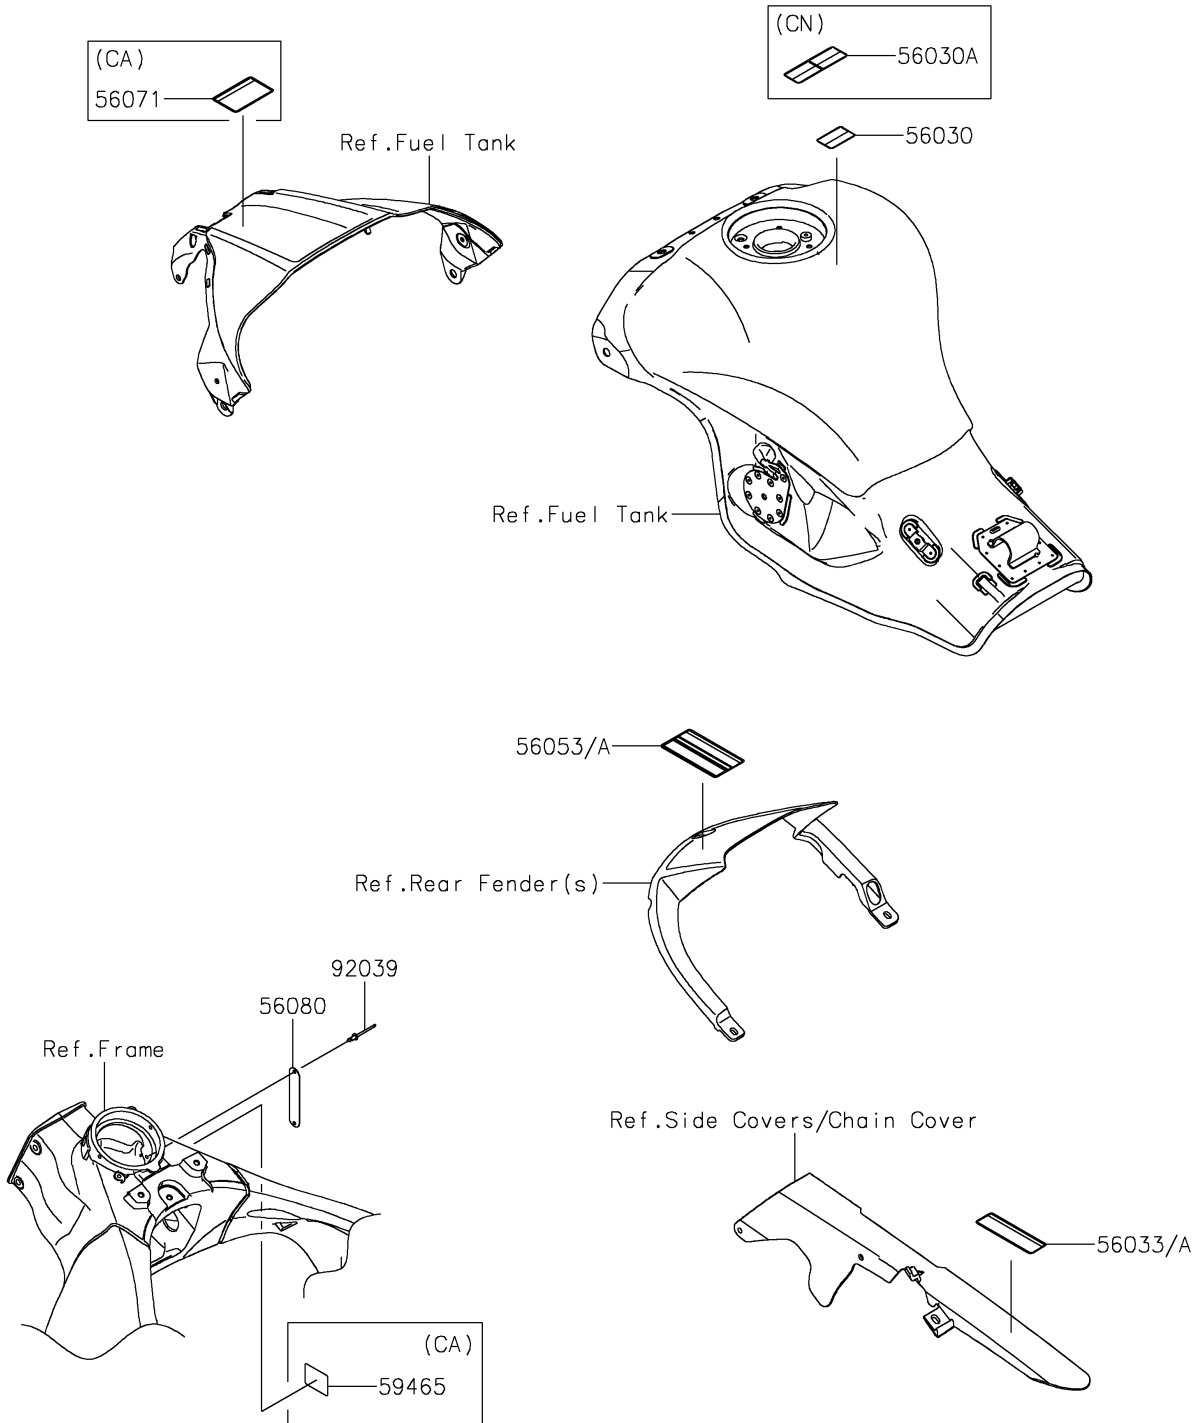

2025 Ninja ZX-10R ABS

PARTS DIAGRAM

Labels

F2860

2025 Ninja ZX-10R ABS

PARTS LIST

Labels

ITEM NAME

PART NUMBER

QUANTITY
